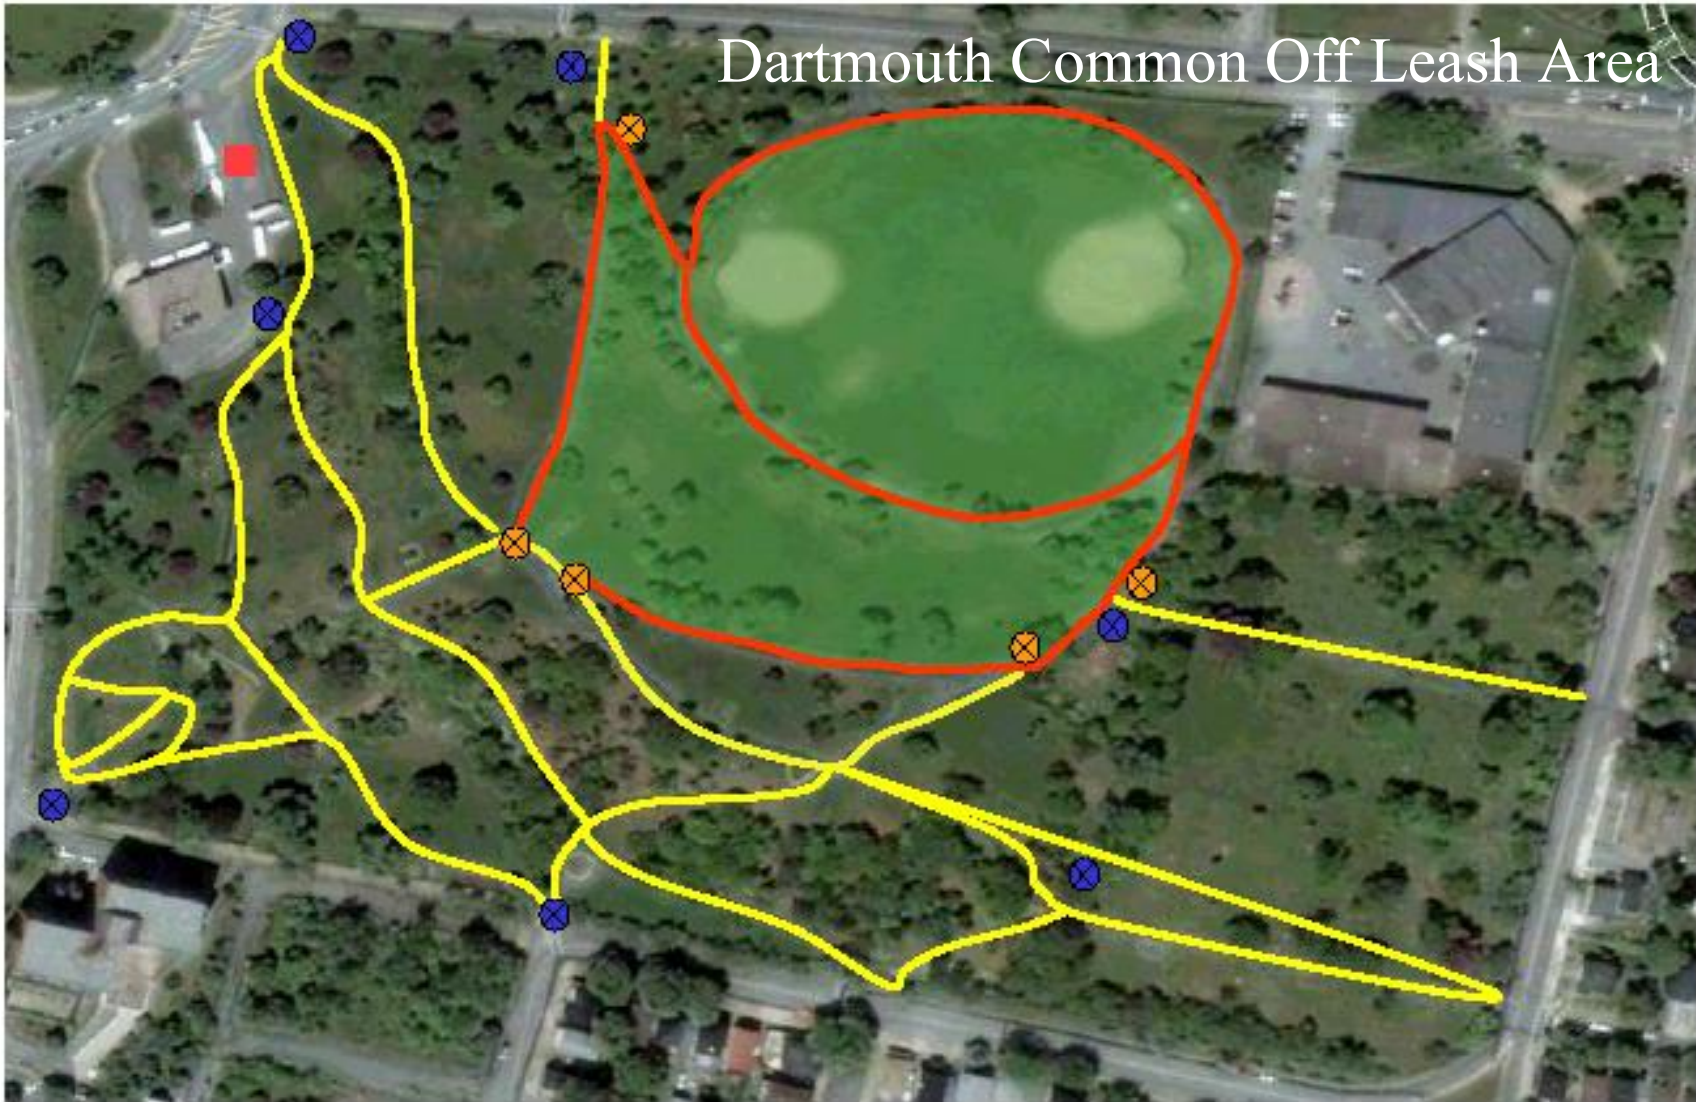

Dartmouth Common Off Leash Area

⊗ Rules, Map, Bag Dispenser

⊗ Off Leash Area Enter/Exit Sign

■ Parking

■ Off Leash Area (July 2 – Aug. 31, 6 AM – 10 PM), (Sept 1 – July 1, 6-10 AM/ 5-10 PM)

■ Off Leash Sportsfield (Nov. 1 – May 1, 6-10 AM/ 5-10 PM)

— Off Leash Pathway (July 2 – Aug. 31, 6 AM – 10 PM), (Sept 1 – July 1, 6-10 AM/ 5-10 PM)