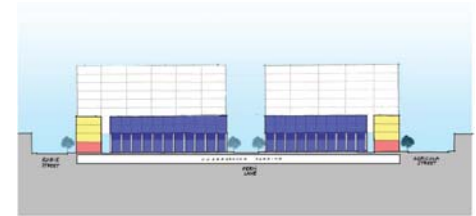

Colour Key:   Yellow=Residential

Section thru Bloomfield Lane looking North

Section thru Fern Lane looking West