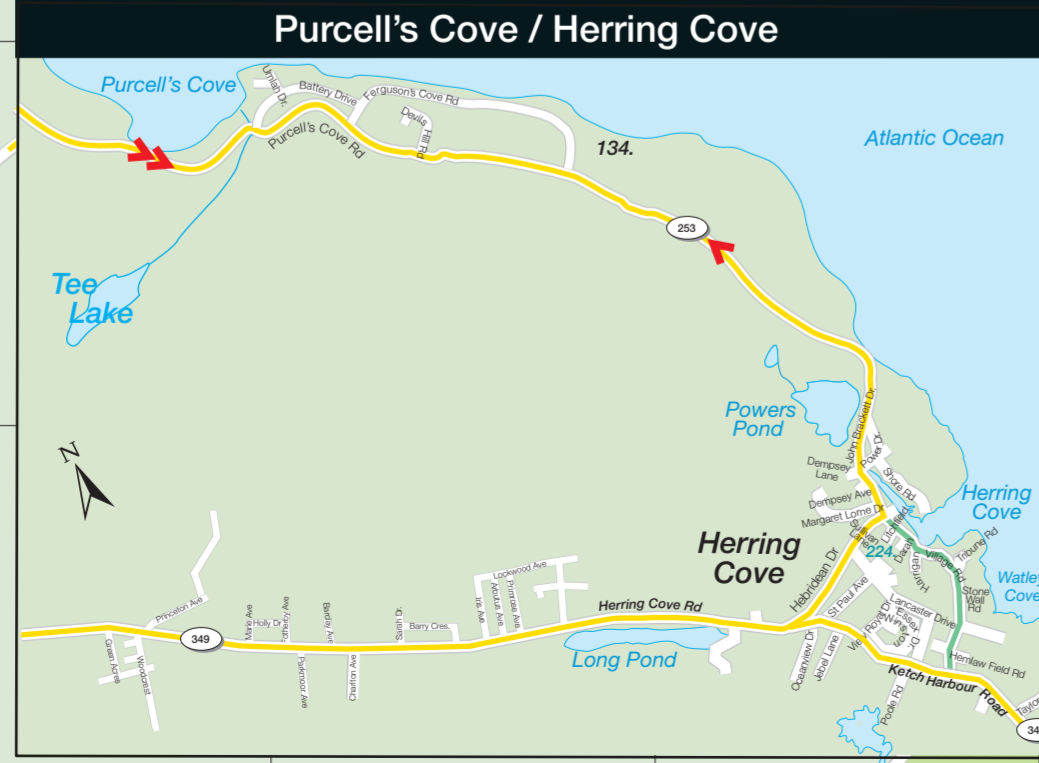

Legend:

- Streets with high speed and/or volume of automobile traffic. Such streets are only identified on this map where there are few alternatives for cyclists. Novice riders use caution.
- Streets which are considered suitable for cyclists of intermediate skill level. Traffic is generally moderate, connections are direct, but cyclists must "Share the Road" with cars.
- On-Street Painted Bike Lane or Paved Shoulder (1.2 - 1.5m of road space designated exclusively for cyclists).
- On-Street Wide Curb Lane (Lane closest to the curb is 4.2 - 4.5m wide instead of standard 3.5m wide lane width).
- Local or quiet streets with generally low volume and speed of automobile traffic. Connections may be less direct, but may be more suitable for novice riders who are less comfortable riding in traffic.
- Active Transportation Trail (3-4m wide, paved, winter maintenance)
- Multi-purpose Trail (variable width, generally gravel surface, no winter maintenance)
- One-way street
- Hill/Steep Hill (Arrow points up hill)
- Caution-area requiring special attention.
- Pedestrian bridge/tunnel with stairs
- Pedestrian bridge/tunnel
- Bicycle lockers for lease call 869-4270 for Cobegard & Sackville Terminals; 490-4542 for Portland Hills Terminal
- Bicycles not permitted
- Shortcut tip
- Visitor Information Centre
- Ferry Service (Bicycles allowed on ferries)
- Bus Terminal
- Parkland/Recreation
- Parking (Car)
- Public Washrooms