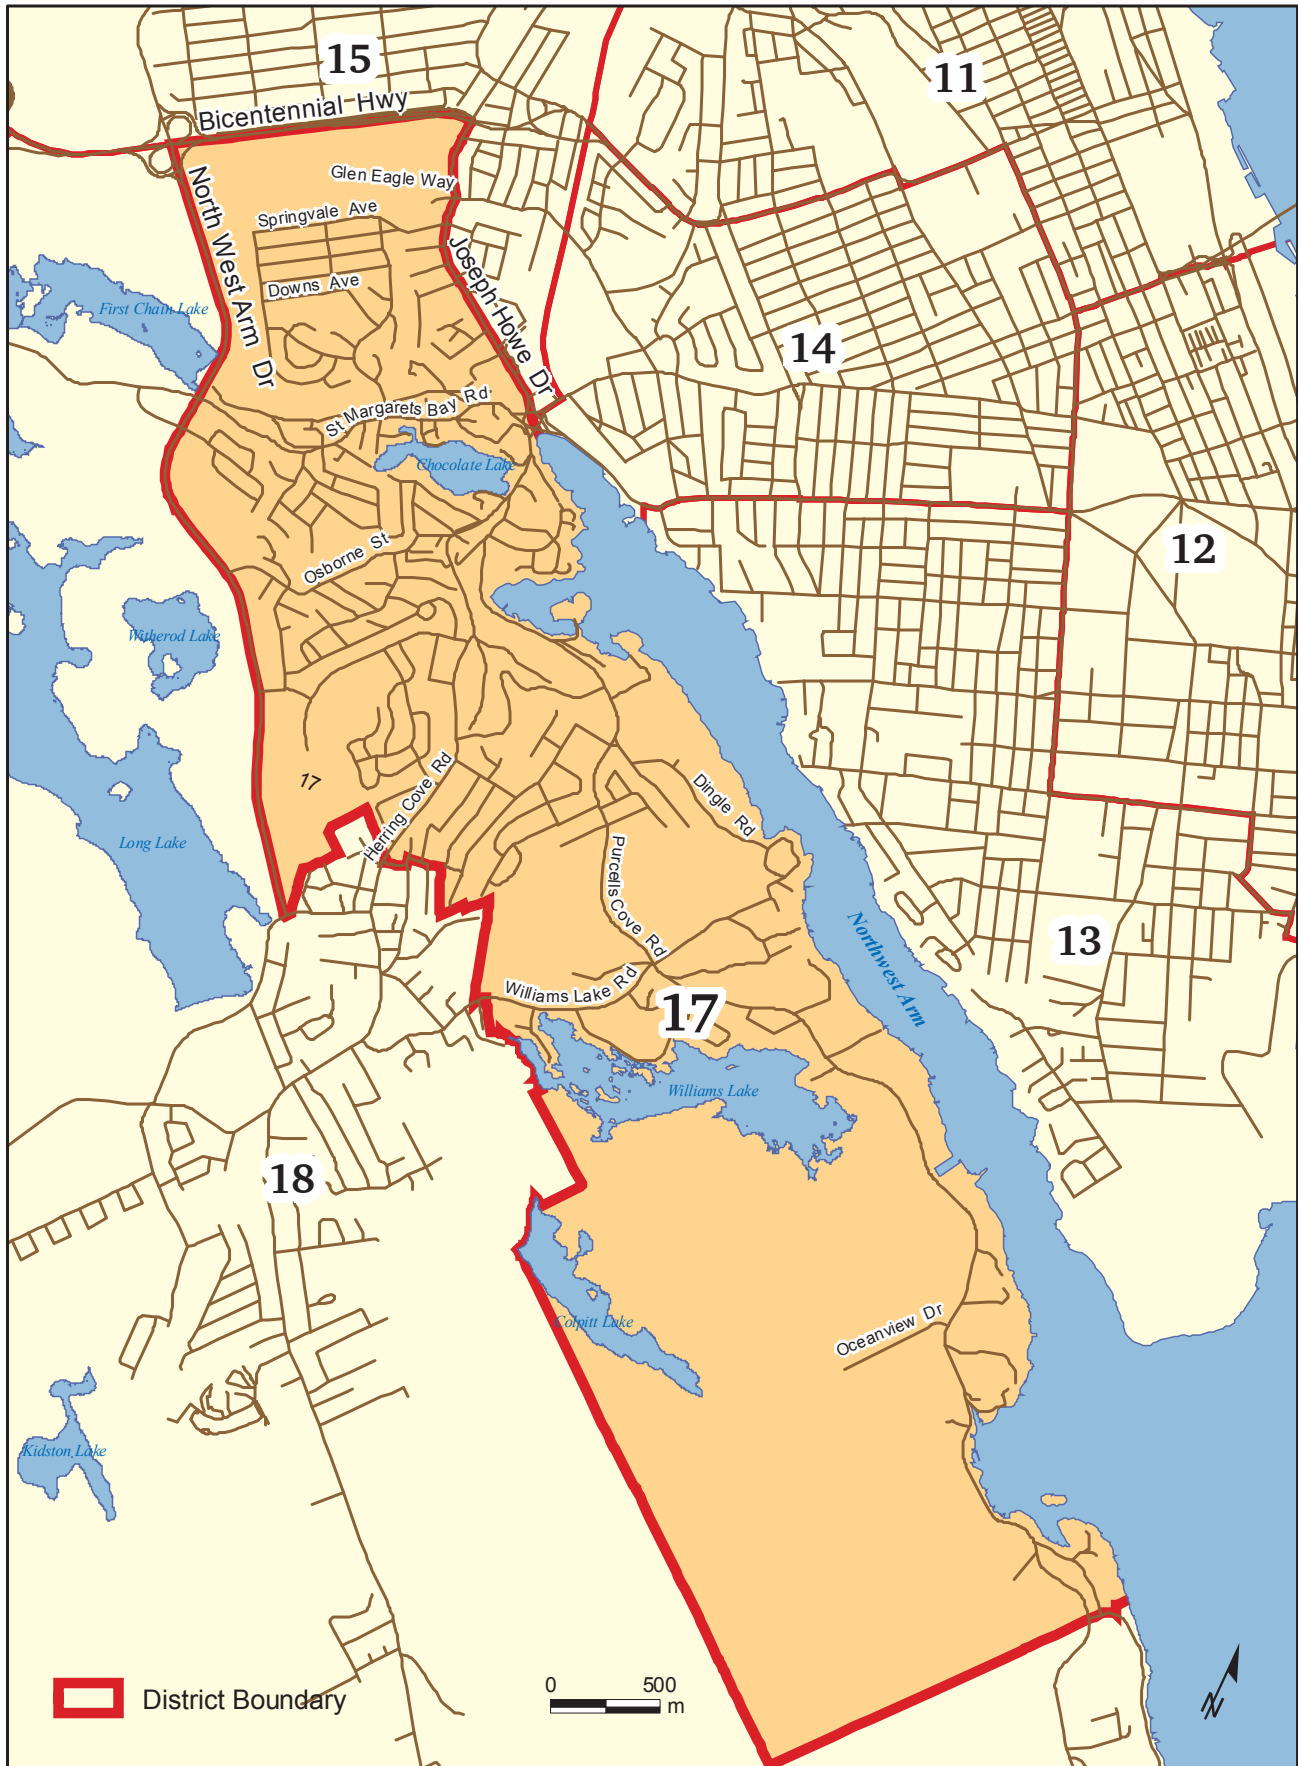

Polling District 17: Purcell's Cove - Armdale

Boundaries in accordance with the decision of the Nova Scotia Utility & Review Board, 13 February 2004.

Prepared by HRM Planning and Development Services, April 2004
H. Campbell, Planning Technician file: \PollDistricts\District16.pdf