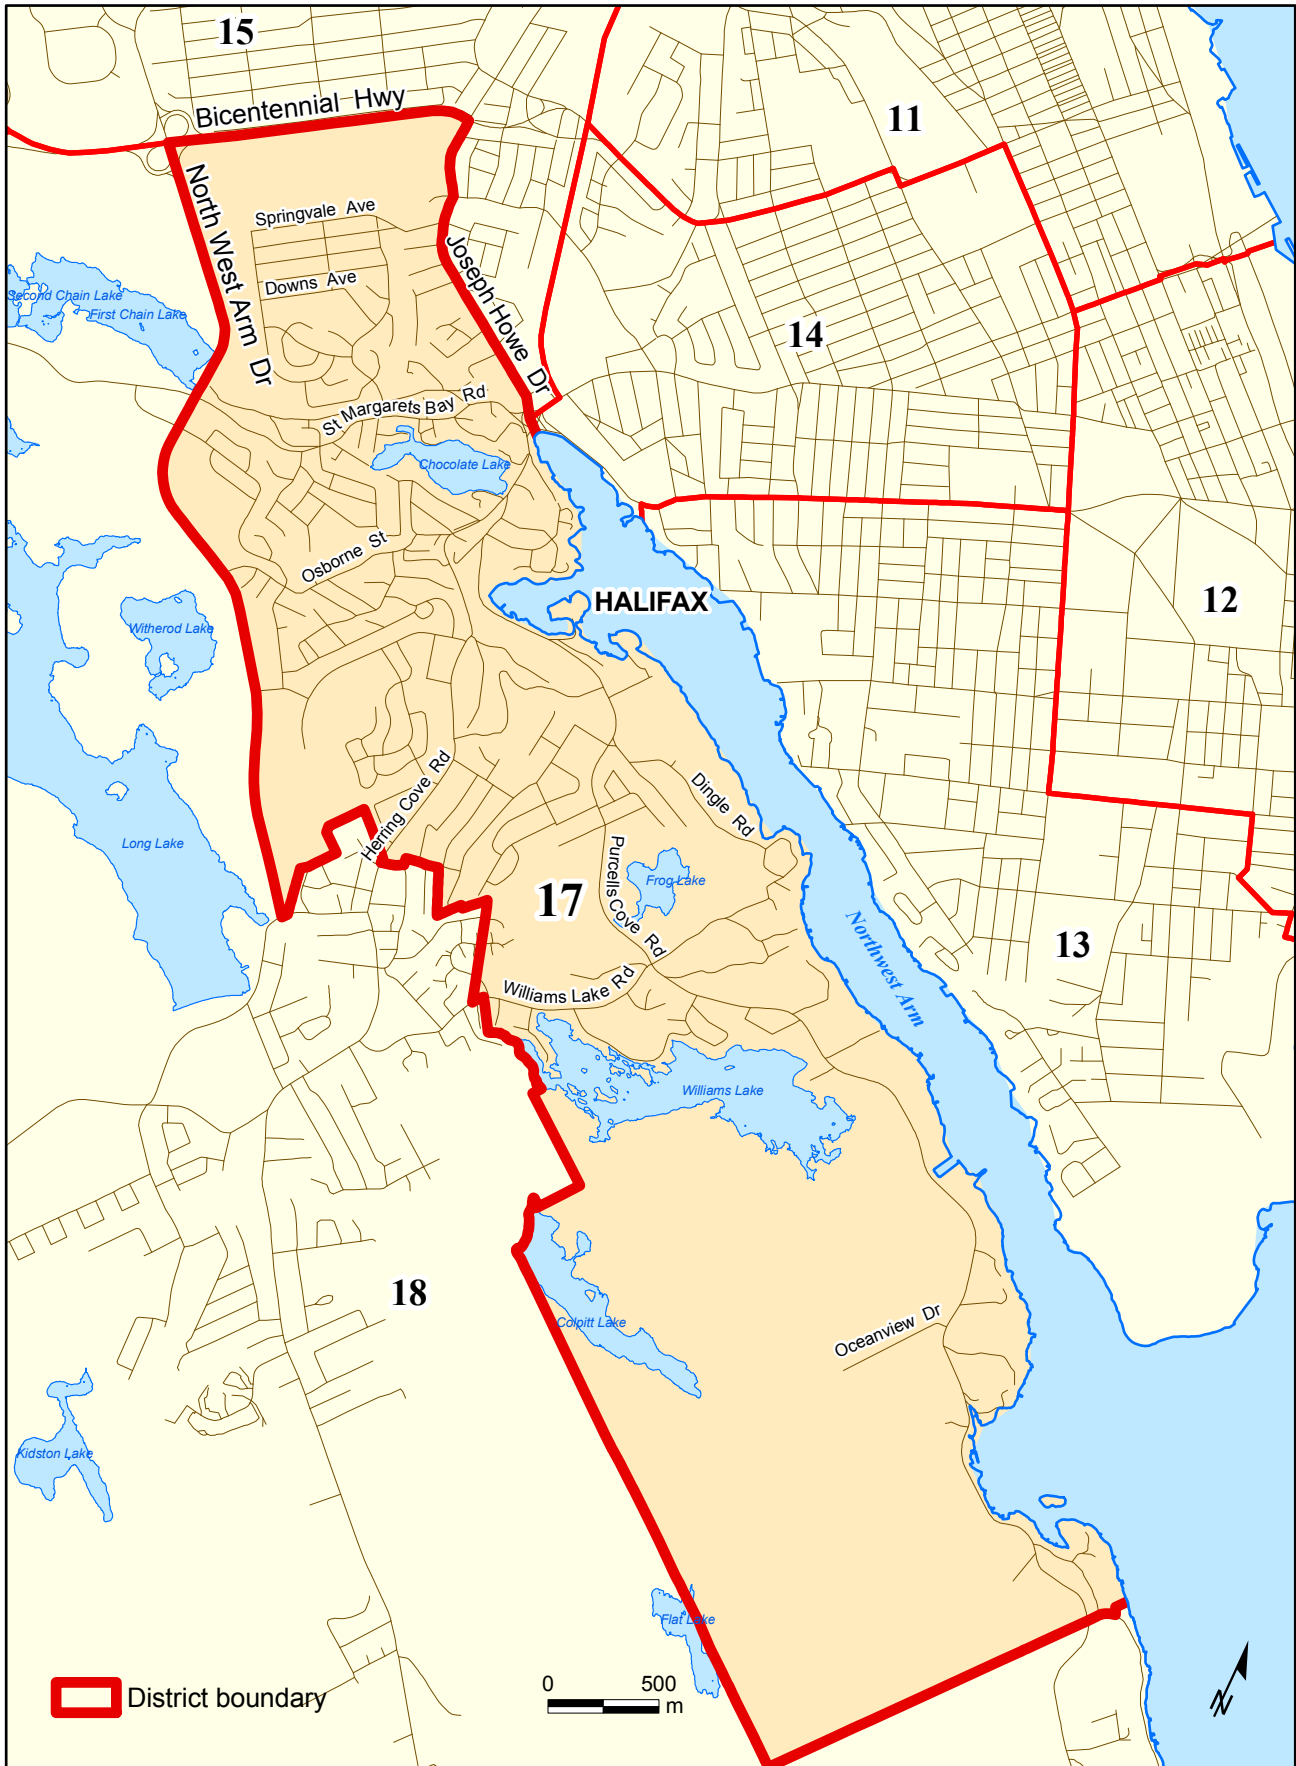

Polling District 17: Purcell's Cove - Armdale

Boundaries in accordance with the decision of the Nova Scotia Utility & Review Board, 22 November 2007

Prepared by HRM Geographic Information Systems, February 2008 file: ken\PollDistricts2008\District17.pdf