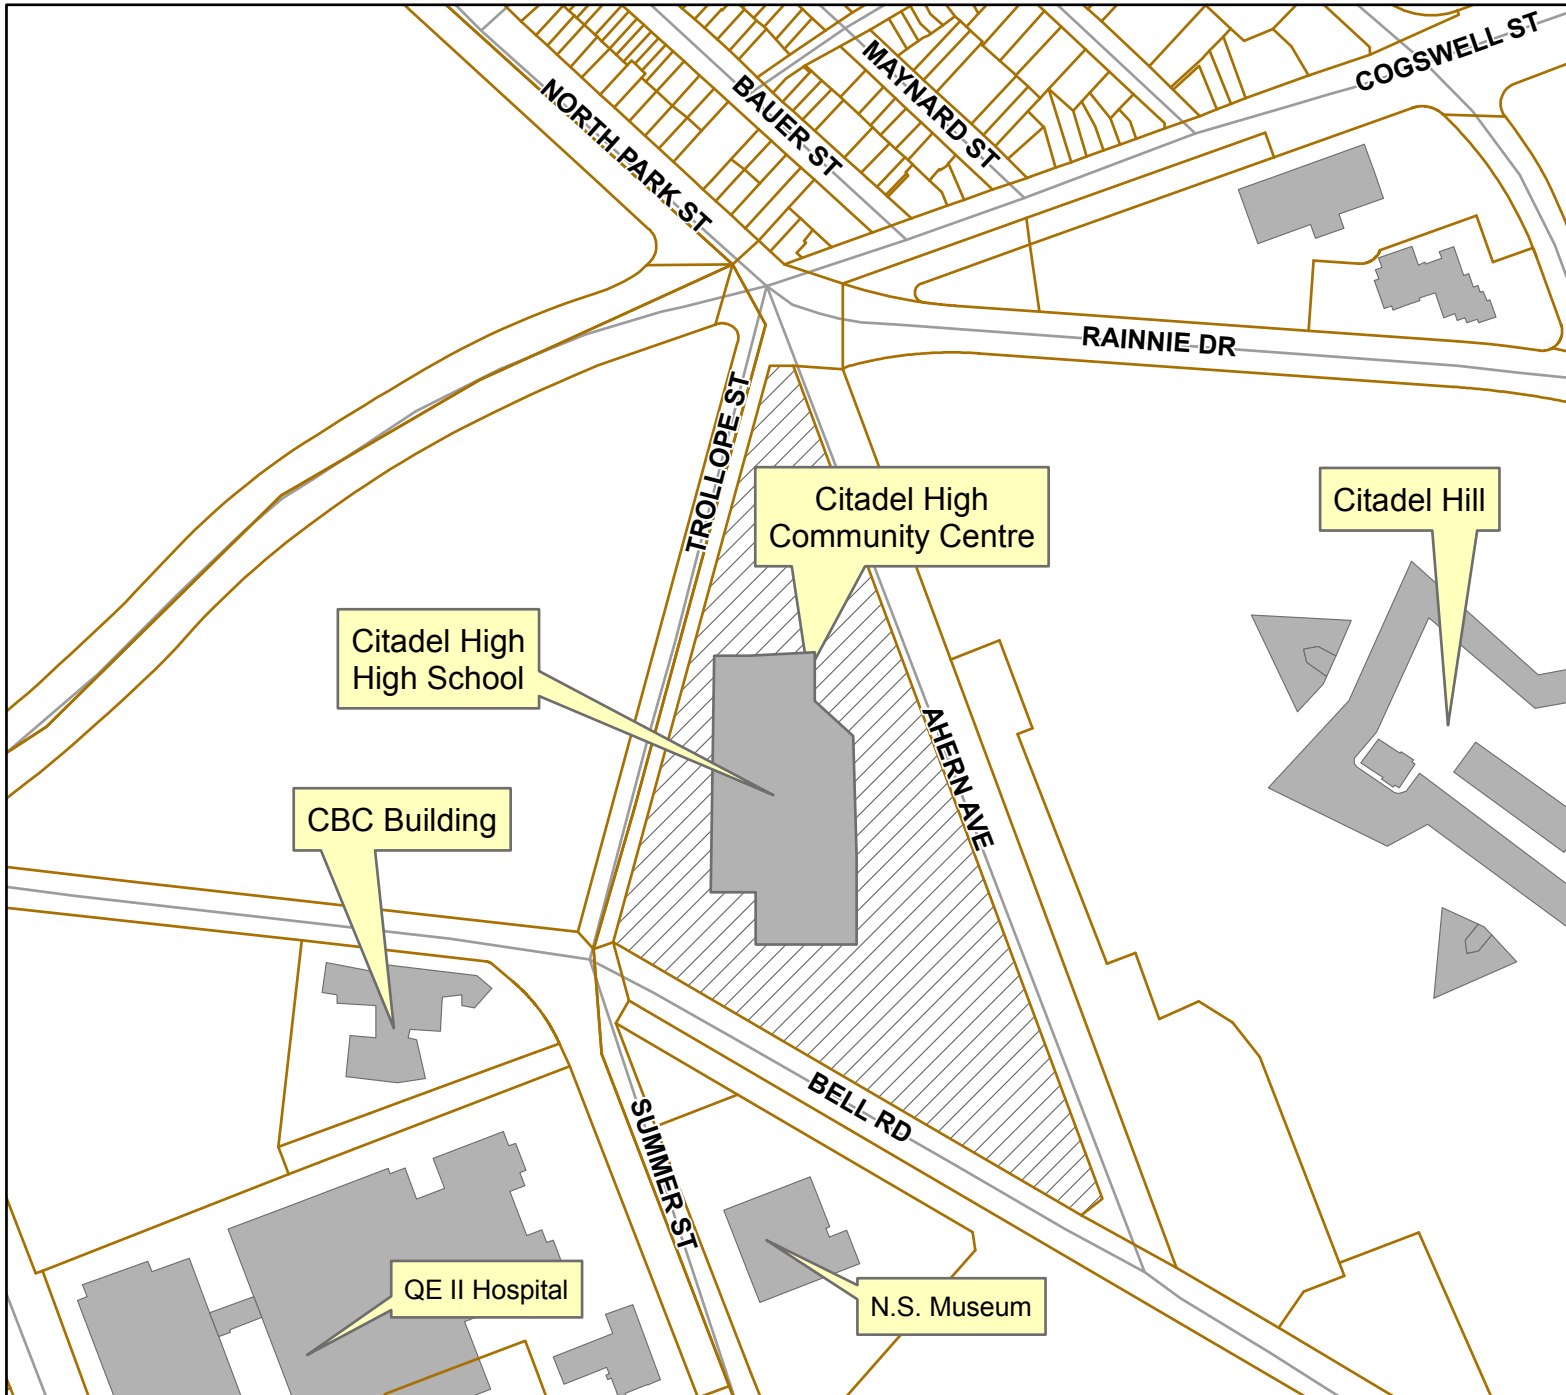

**Proposed
Citadel High
Community Centre**

This map was produced for the internal use of Halifax Regional Municipality (HRM). HRM takes no responsibility for errors or omissions. For further information Community (GSA) data please contact HRM Civic Addressing at 490-5347 or e-mail civicadd@halifax.ca

Date of map is not indicative of the date of data creation.

Date Produced: January 2007