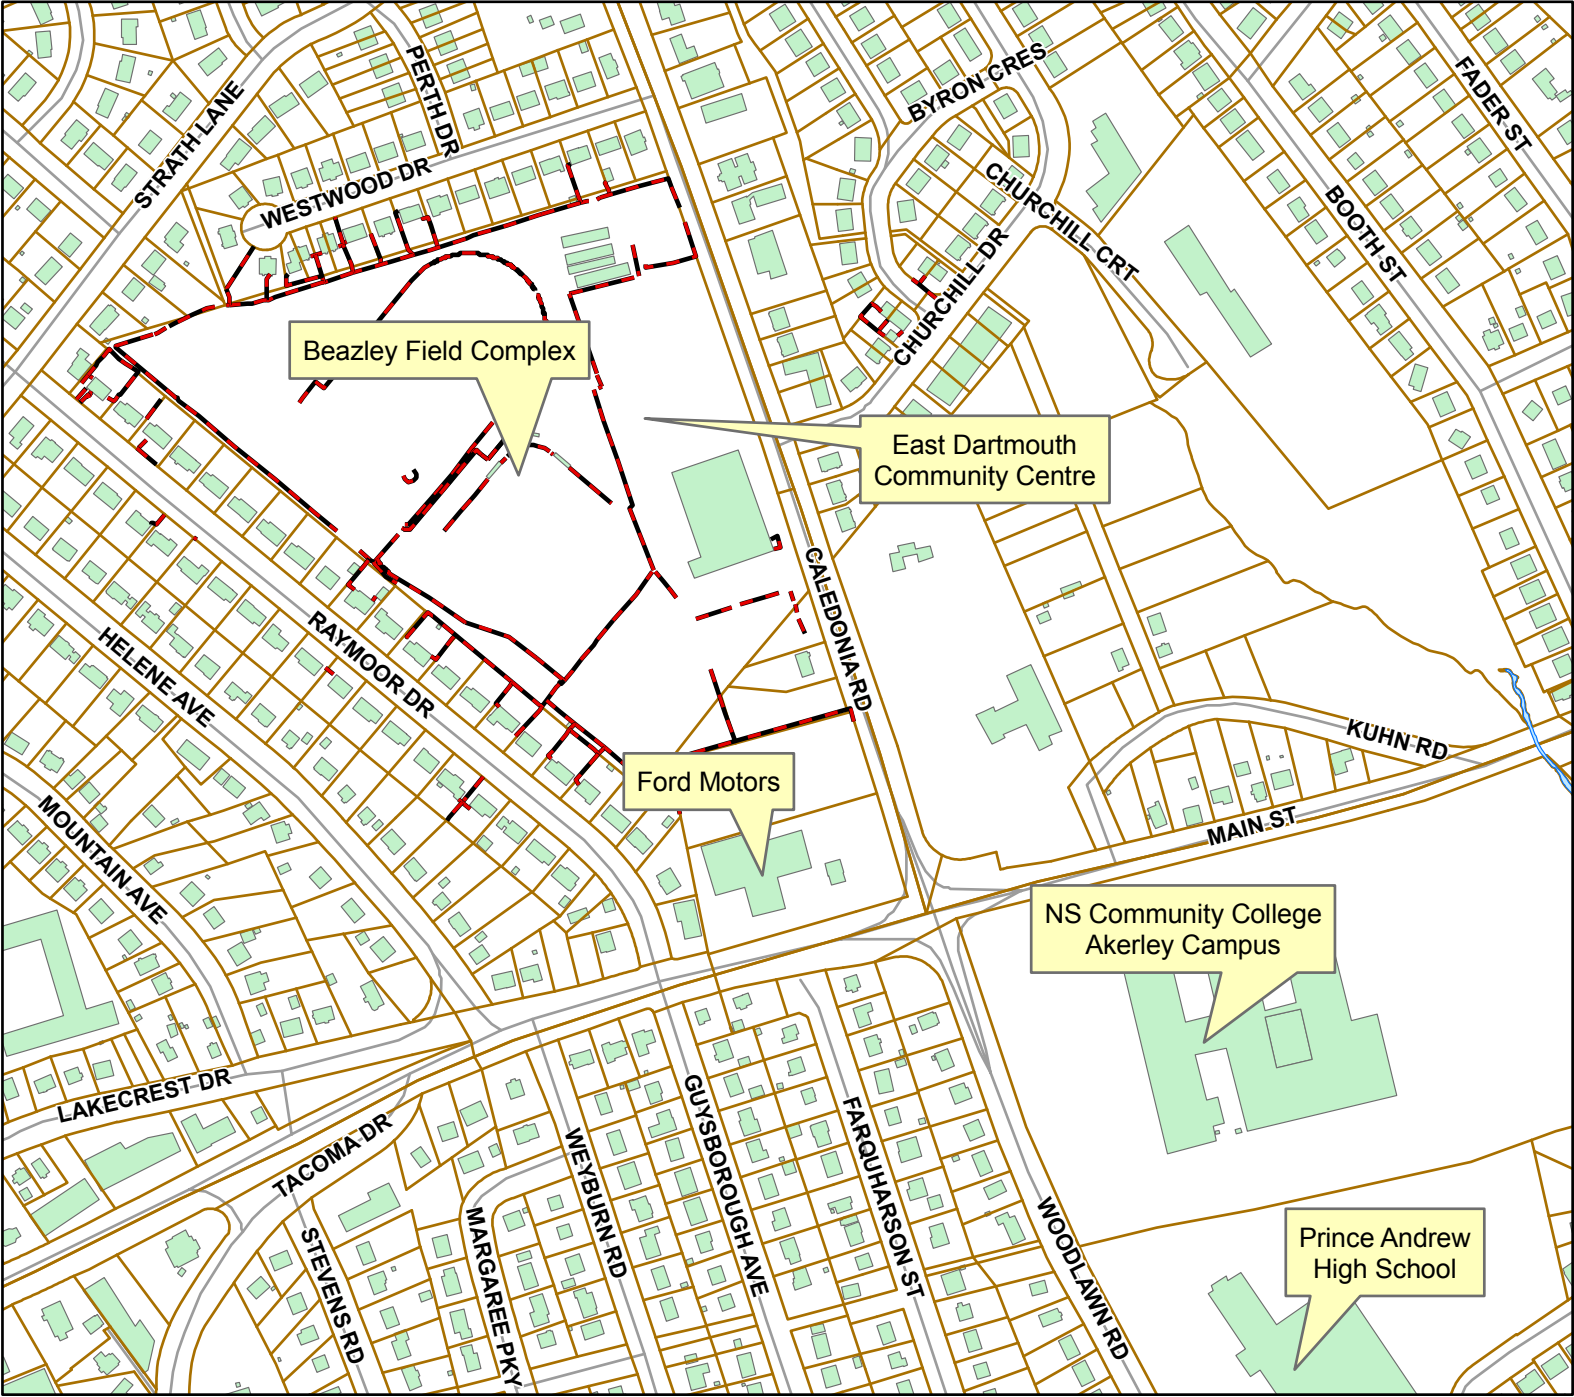

**Proposed East Dartmouth
Community Centre**

This map was produced for the internal use of Halifax Regional Municipality (HRM). HRM takes no responsibility for errors or omissions. For further information Community (GSA) data please contact HRM Civic Addressing at 490-5347 or e-mail civicadd@halifax.ca

Date Produced: February 2007