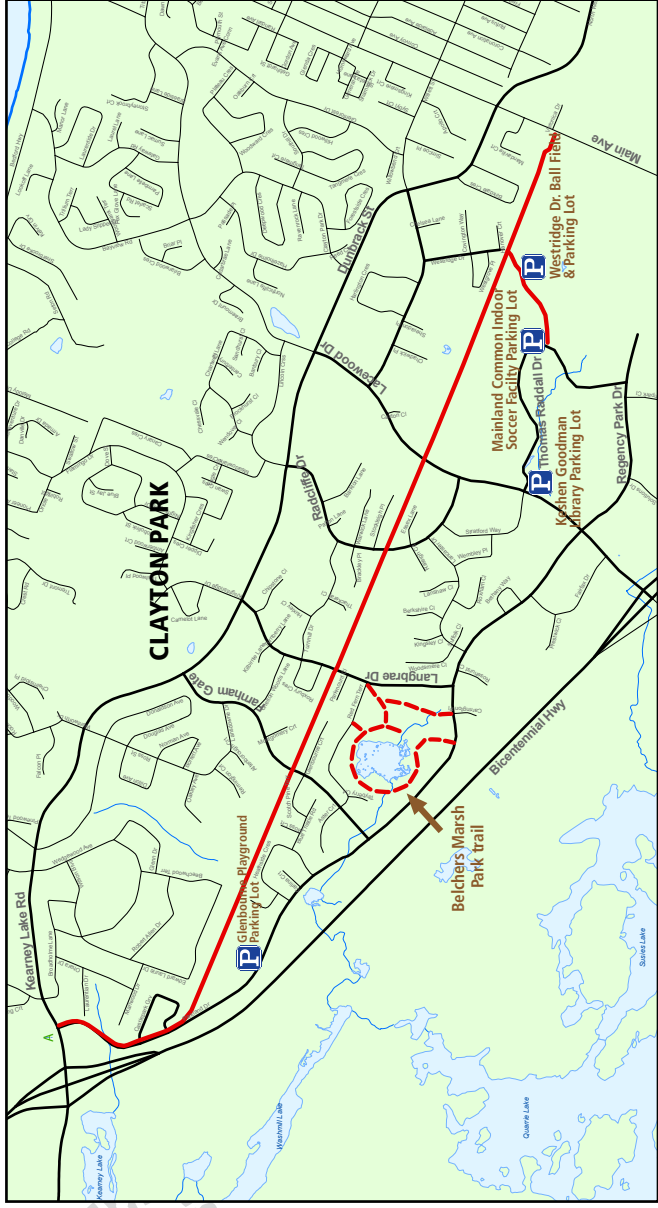

Mainland North Linear Parkway

2-2.5 hours