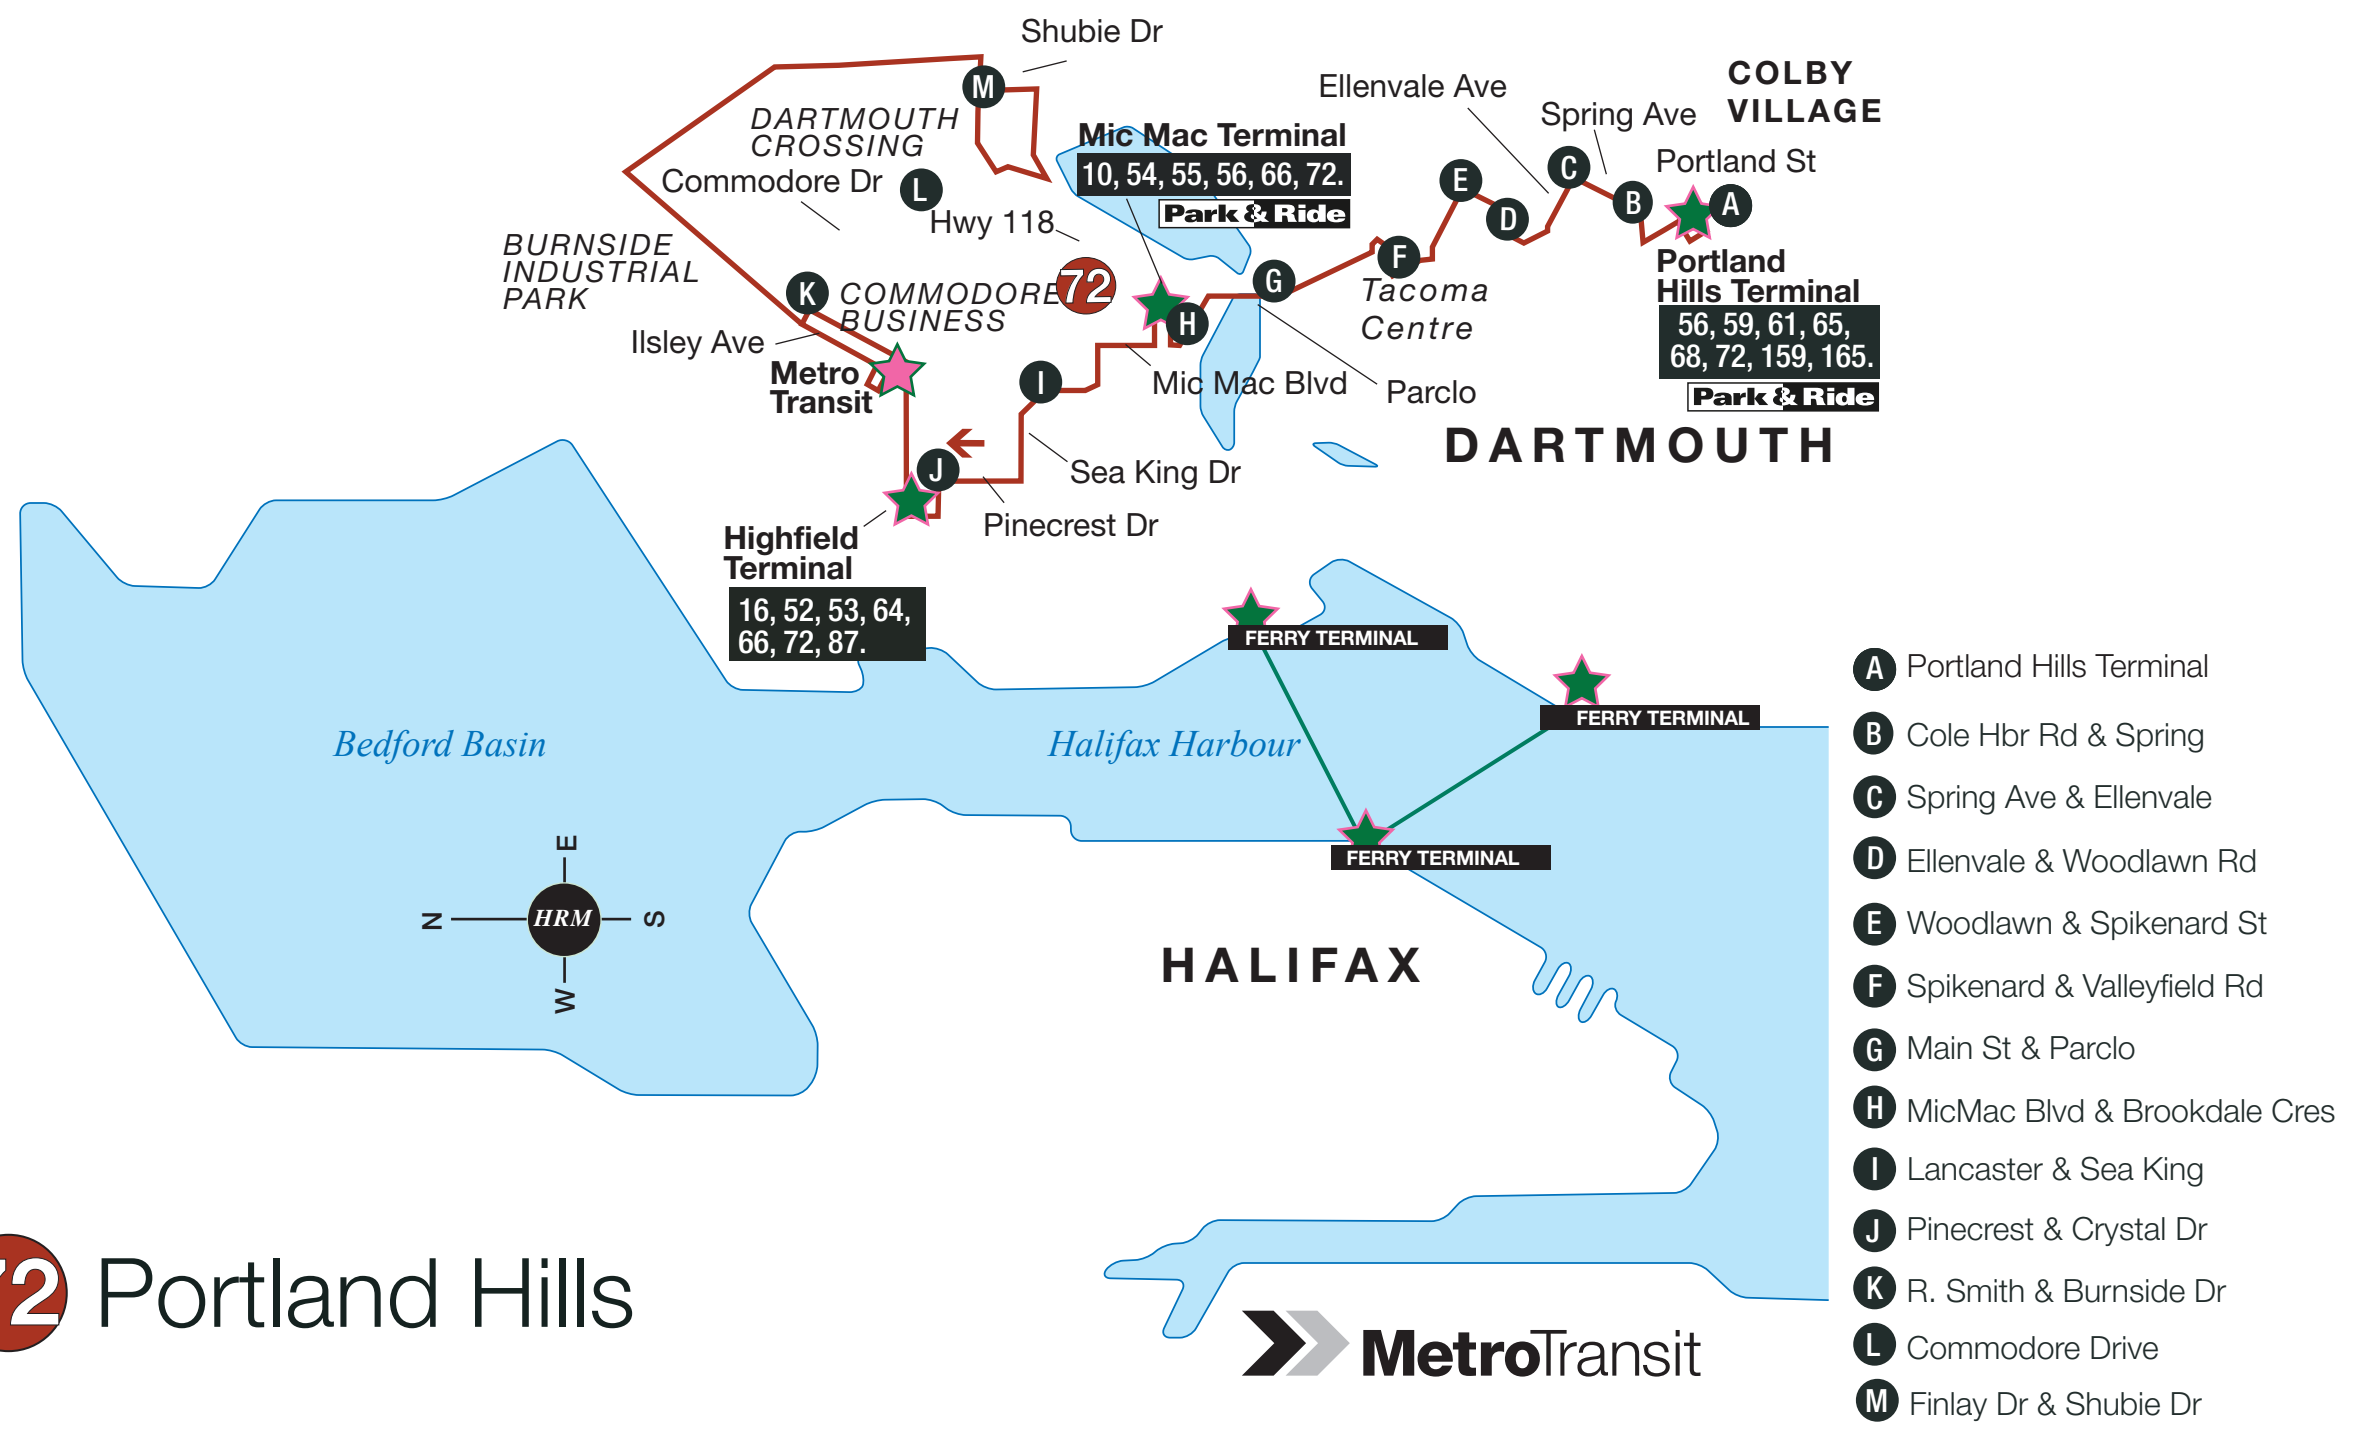

ay 7

*   **72** Portland Hills
 * Dedicated Bike Bus Route

- A** Portland Hills Terminal
- B** Cole Hbr Rd & Spring
- C** Spring Ave & Ellenvale
- D** Ellenvale & Woodlawn Rd
- E** Woodlawn & Spikenard St
- F** Spikenard & Valleyfield Rd
- G** Main St & Parclo
- H** MicMac Blvd & Brookdale Cres
- I** Lancaster & Sea King
- J** Pinecrest & Crystal Dr
- K** R. Smith & Burnside Dr
- L** Commodore Drive
- M** Finlay Dr & Shubie Dr