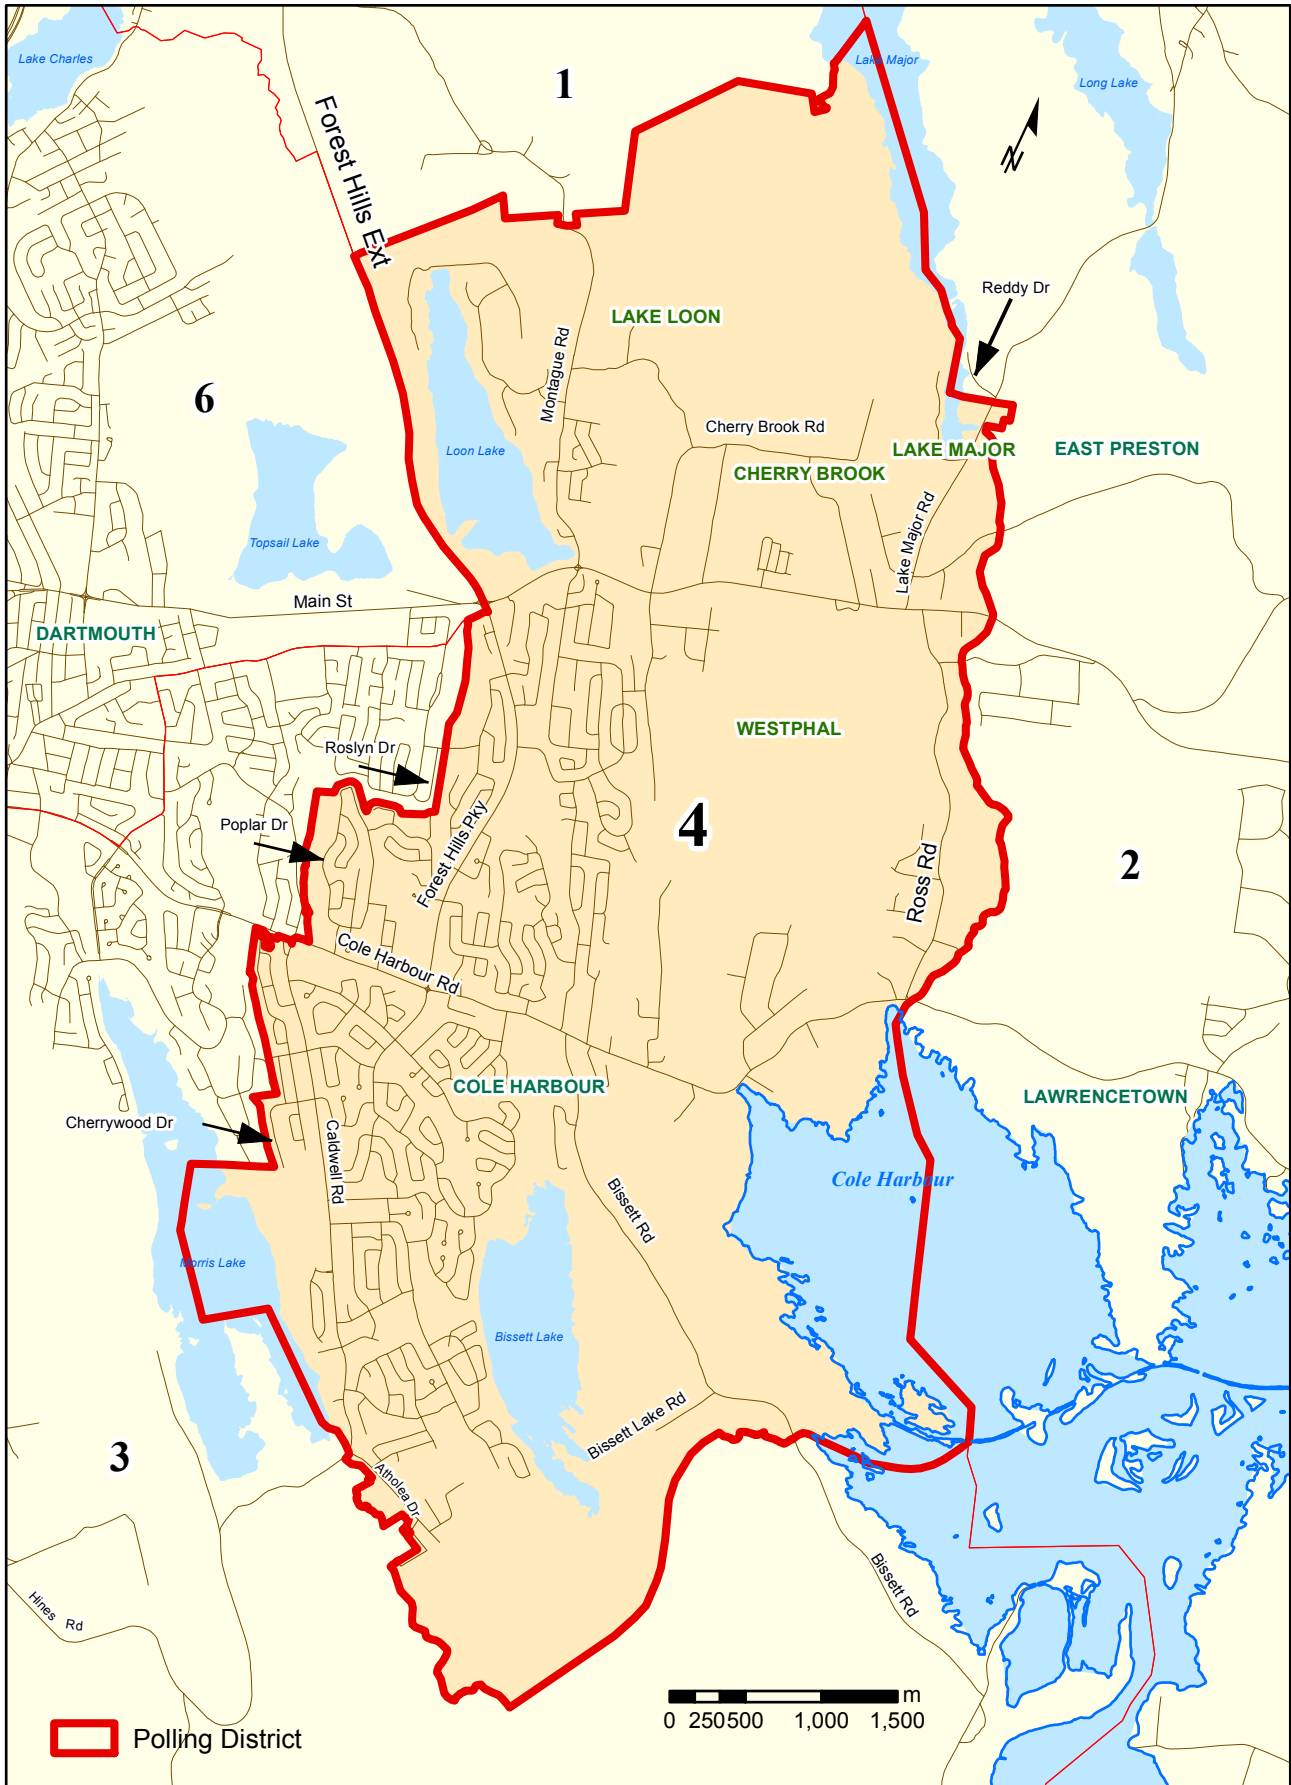

# Polling District 4: Cole Harbour - Westphal

Boundaries in accordance with the decision of the Nova Scotia Utility & Review Board dated December 20, 2011