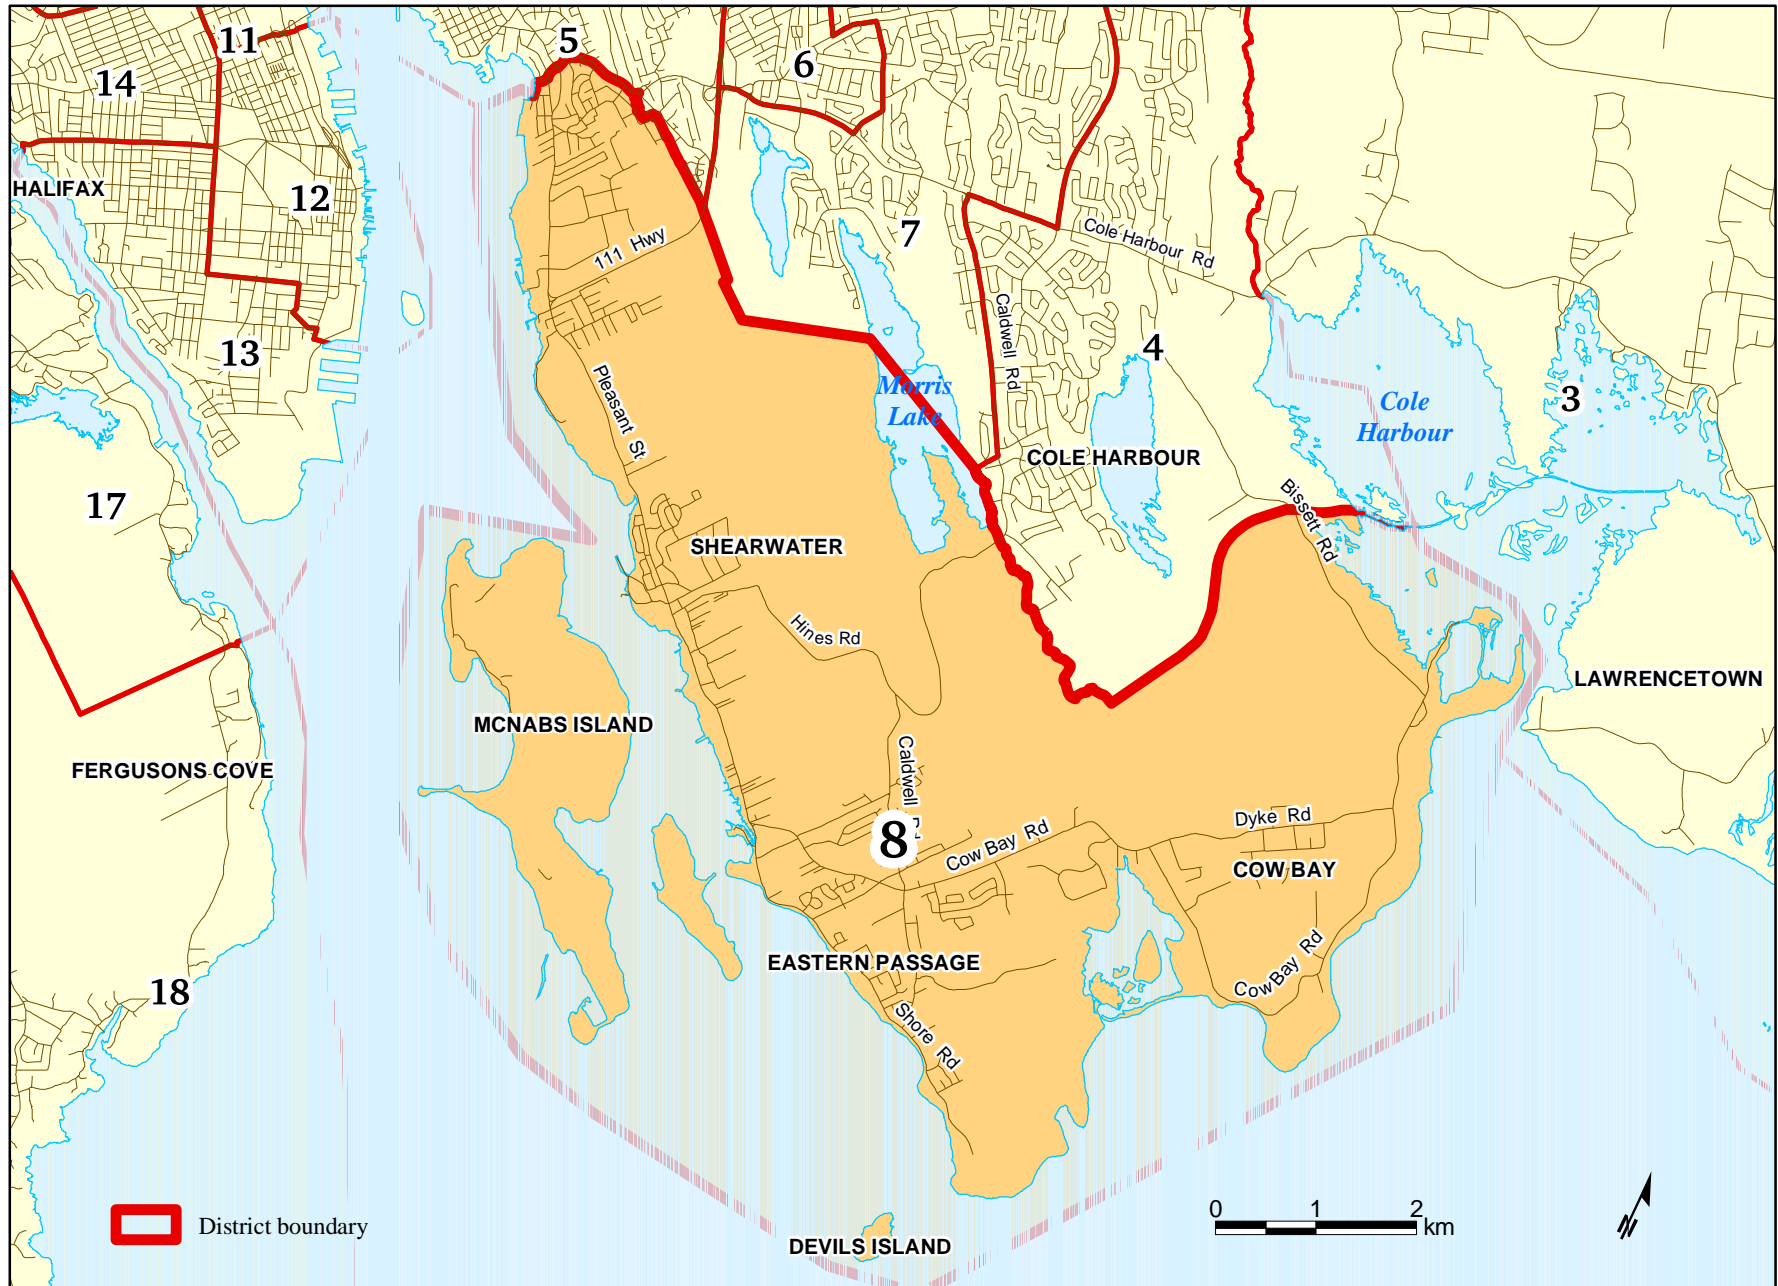

Polling District 8: Woodside - Eastern Passage

Boundaries in accordance with the decision of the Nova Scotia Utility & Review Board, 13 February 2004.