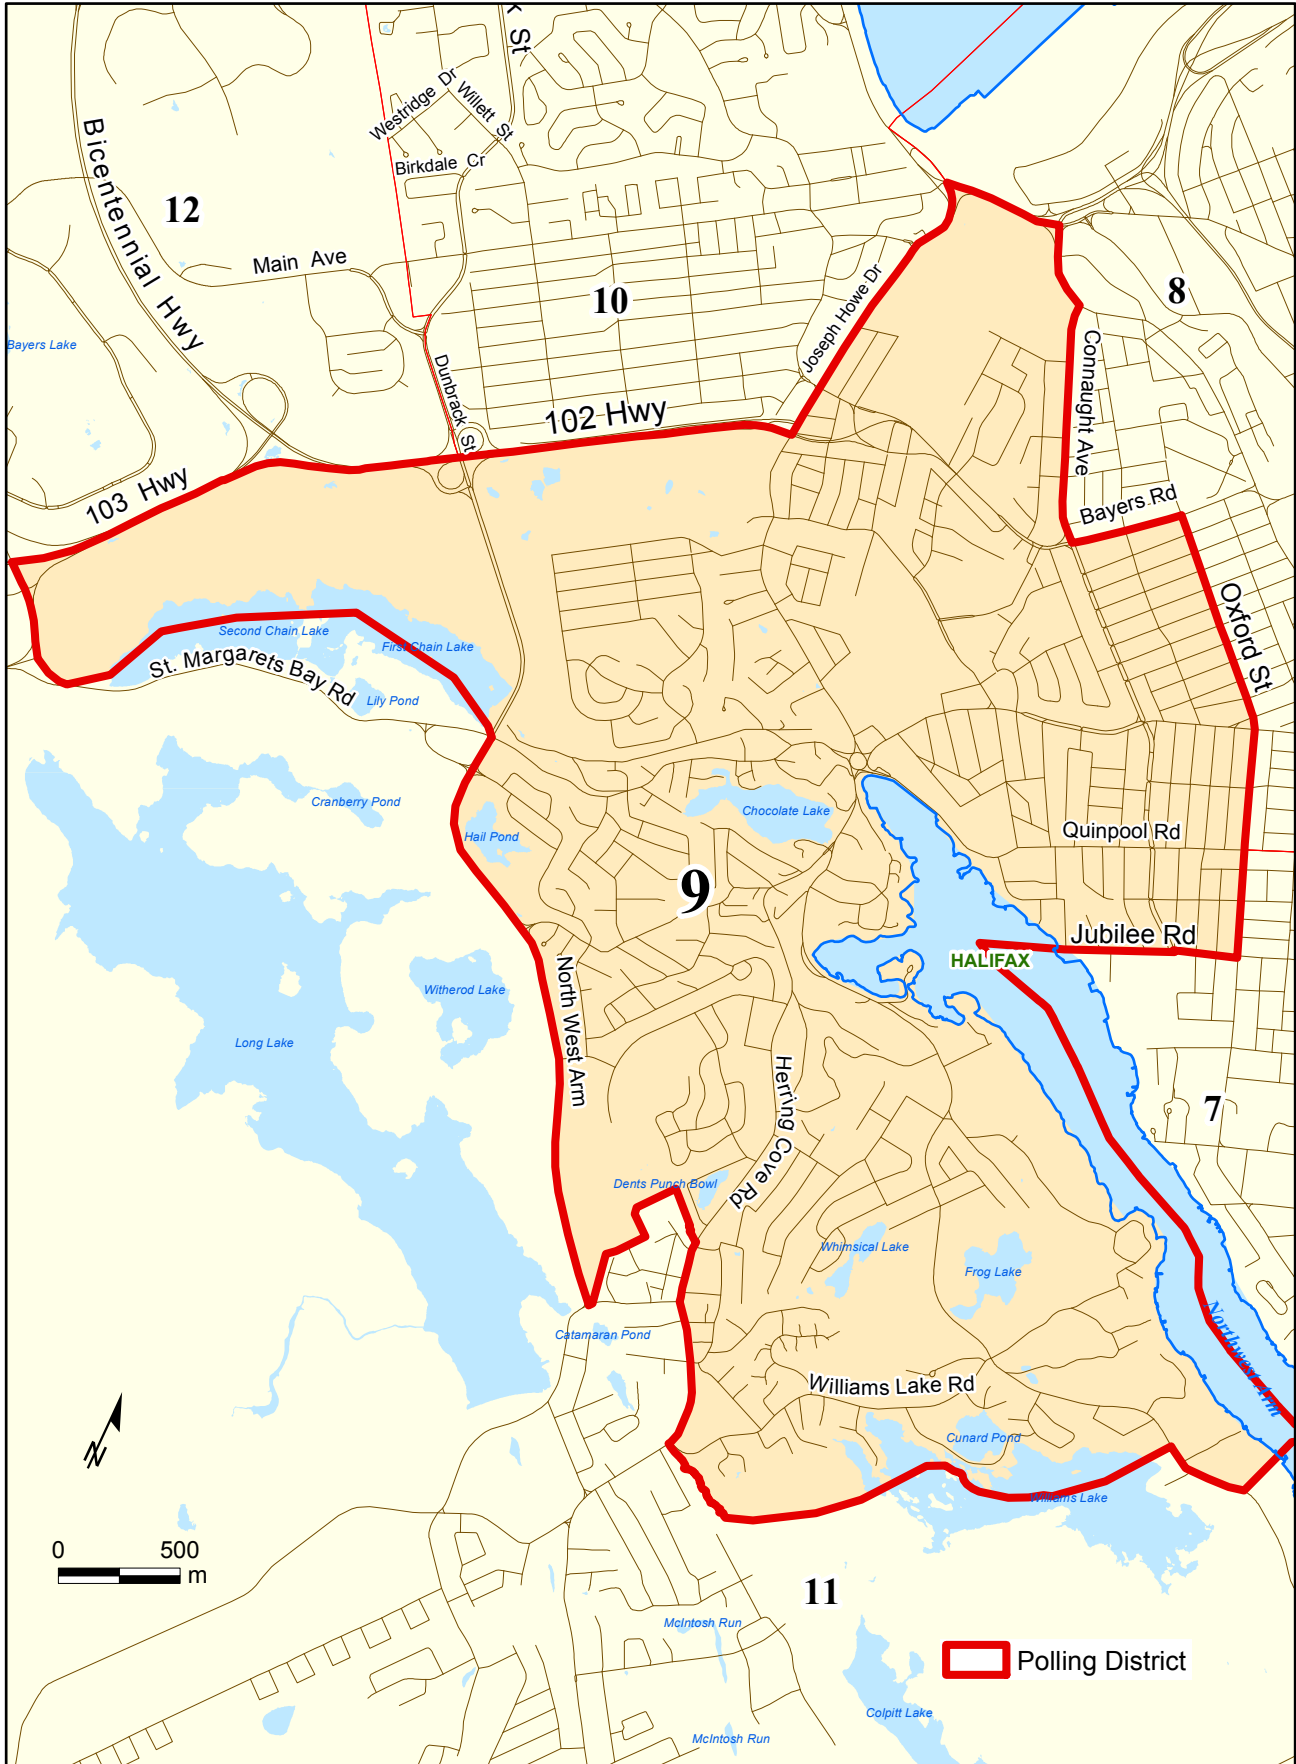

# Polling District 9: Armdale - Peninsula West

Boundaries in accordance with the decision of the Nova Scotia Utility & Review Board dated December 20, 2011

Prepared by HRM Geographic Information Systems, January 2012

Updated November 2012 for change of District name