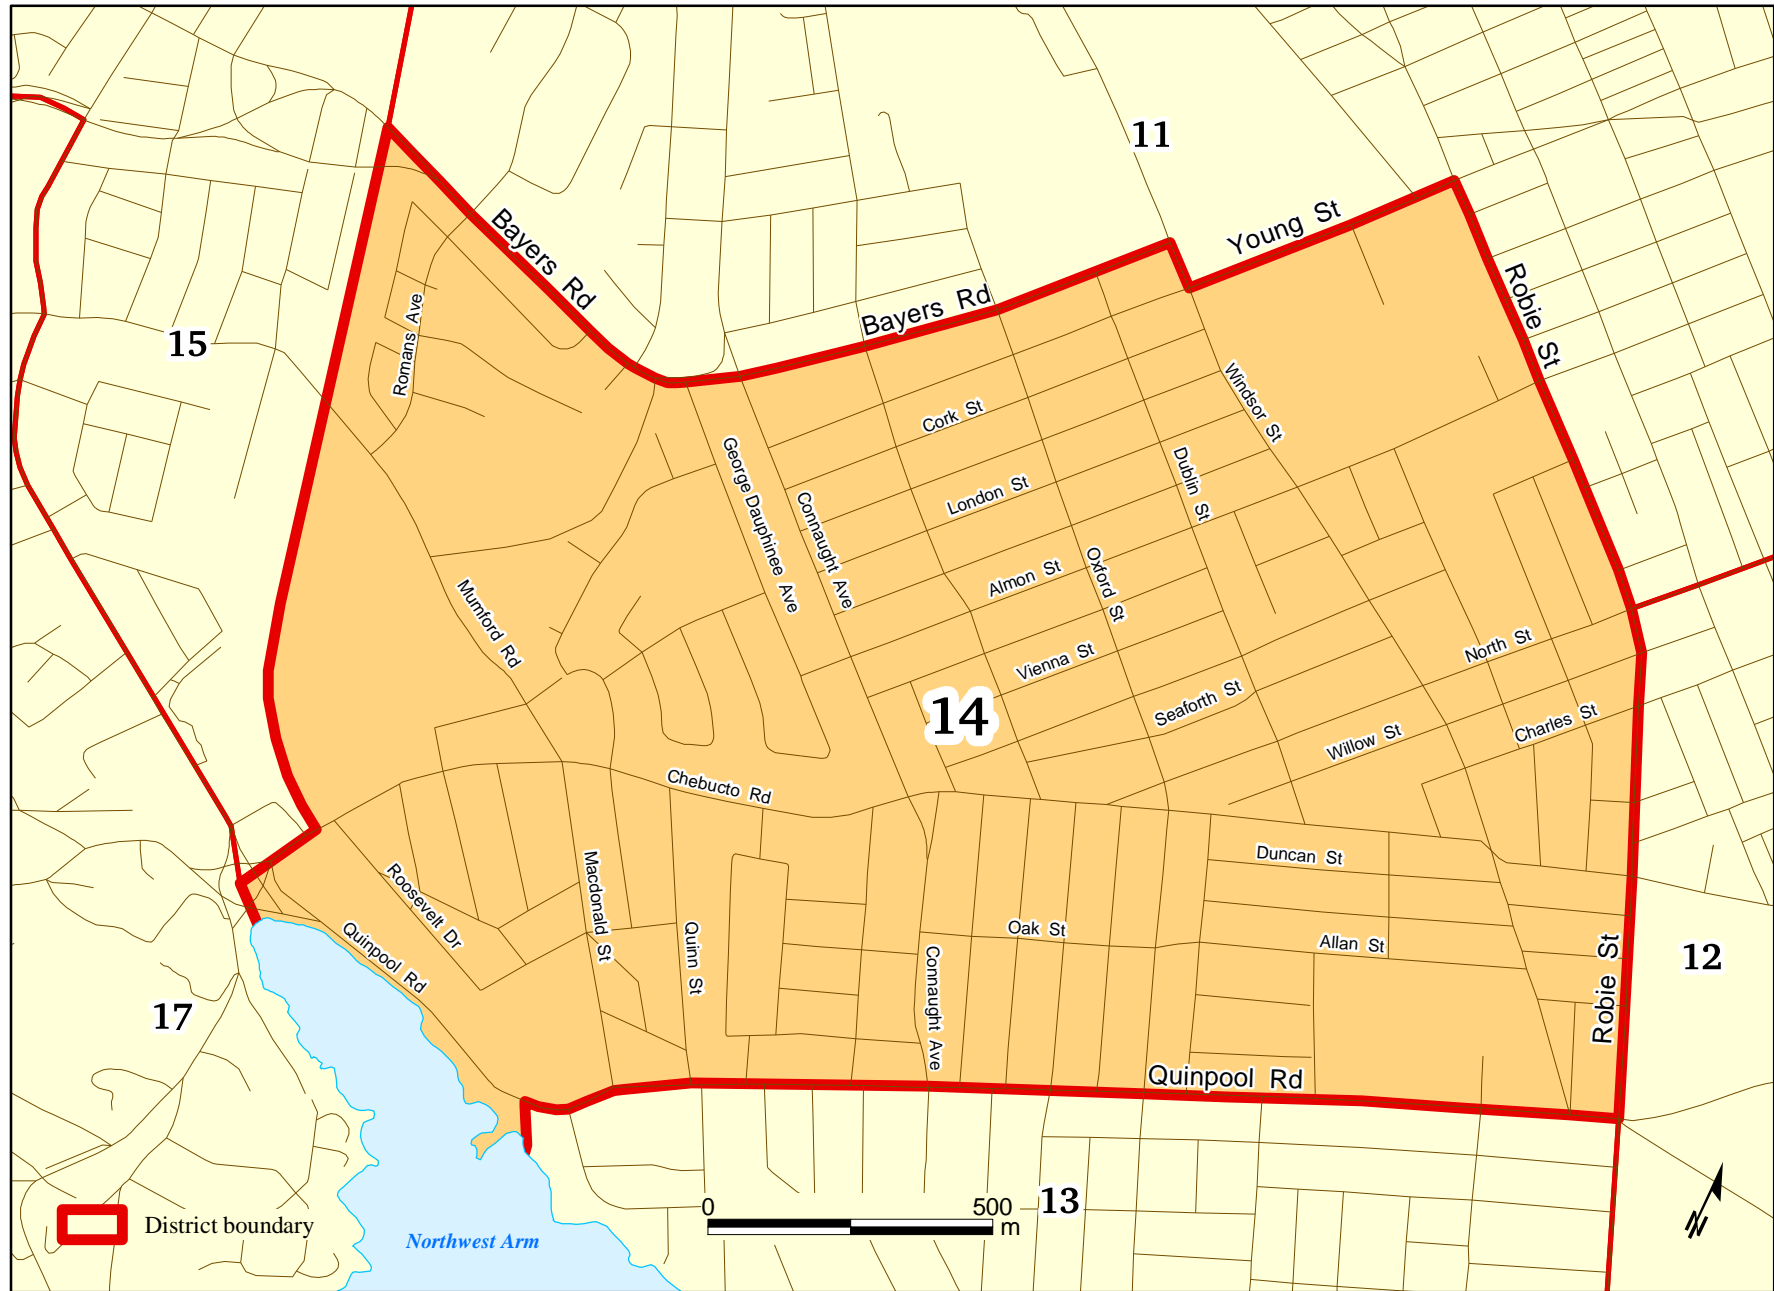

# Polling District 14: Connaught - Quinpool

Boundaries in accordance with the decision of the Nova Scotia Utility & Review Board, 13 February 2004.