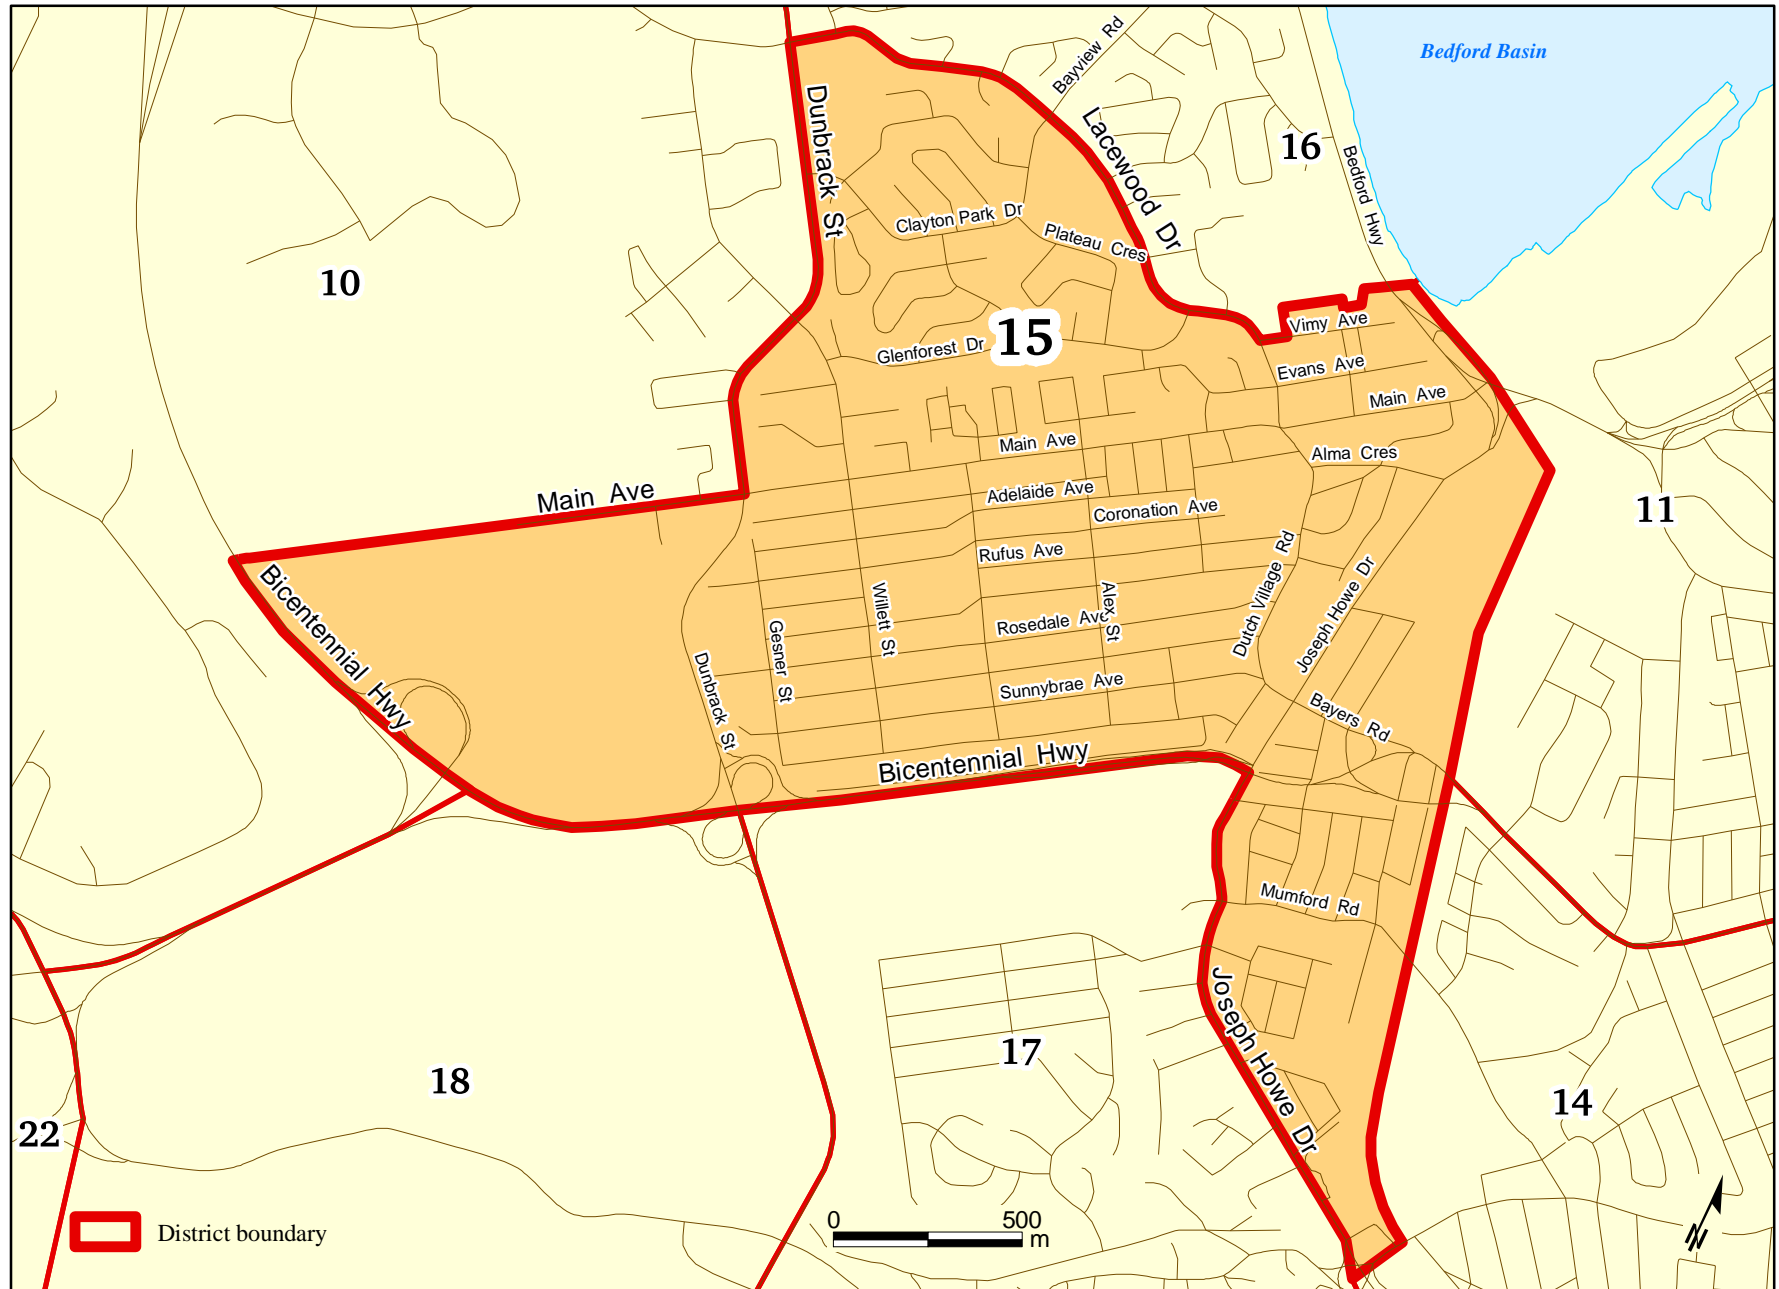

Polling District 15: Fairview - Clayton Park

Boundaries in accordance with the decision of the Nova Scotia Utility & Review Board, 13 February 2004.