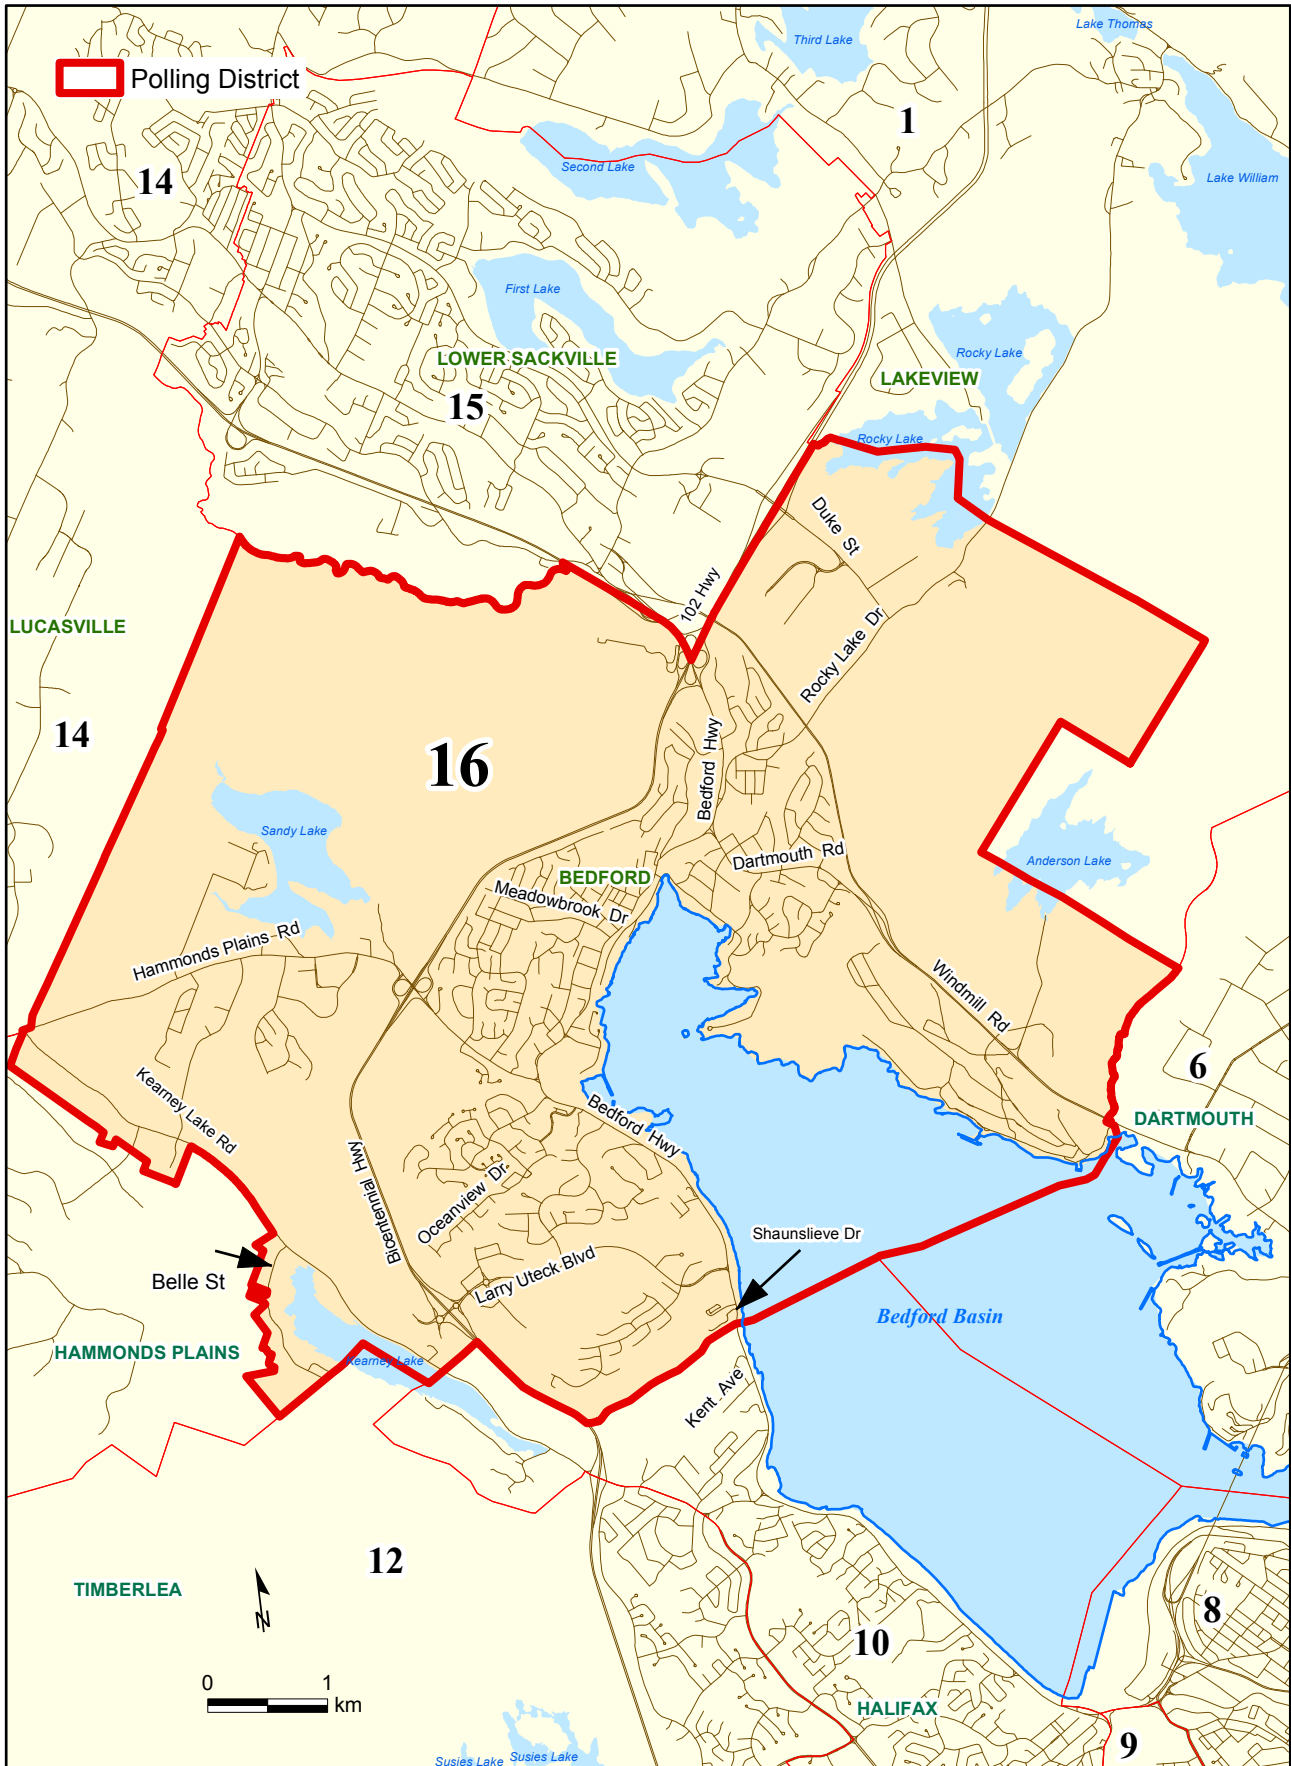

# Polling District 16: Bedford - Wentworth

Boundaries in accordance with the decision of the Nova Scotia Utility & Review Board dated December 20, 2011

Prepared by HRM Geographic Information Systems, January 2012