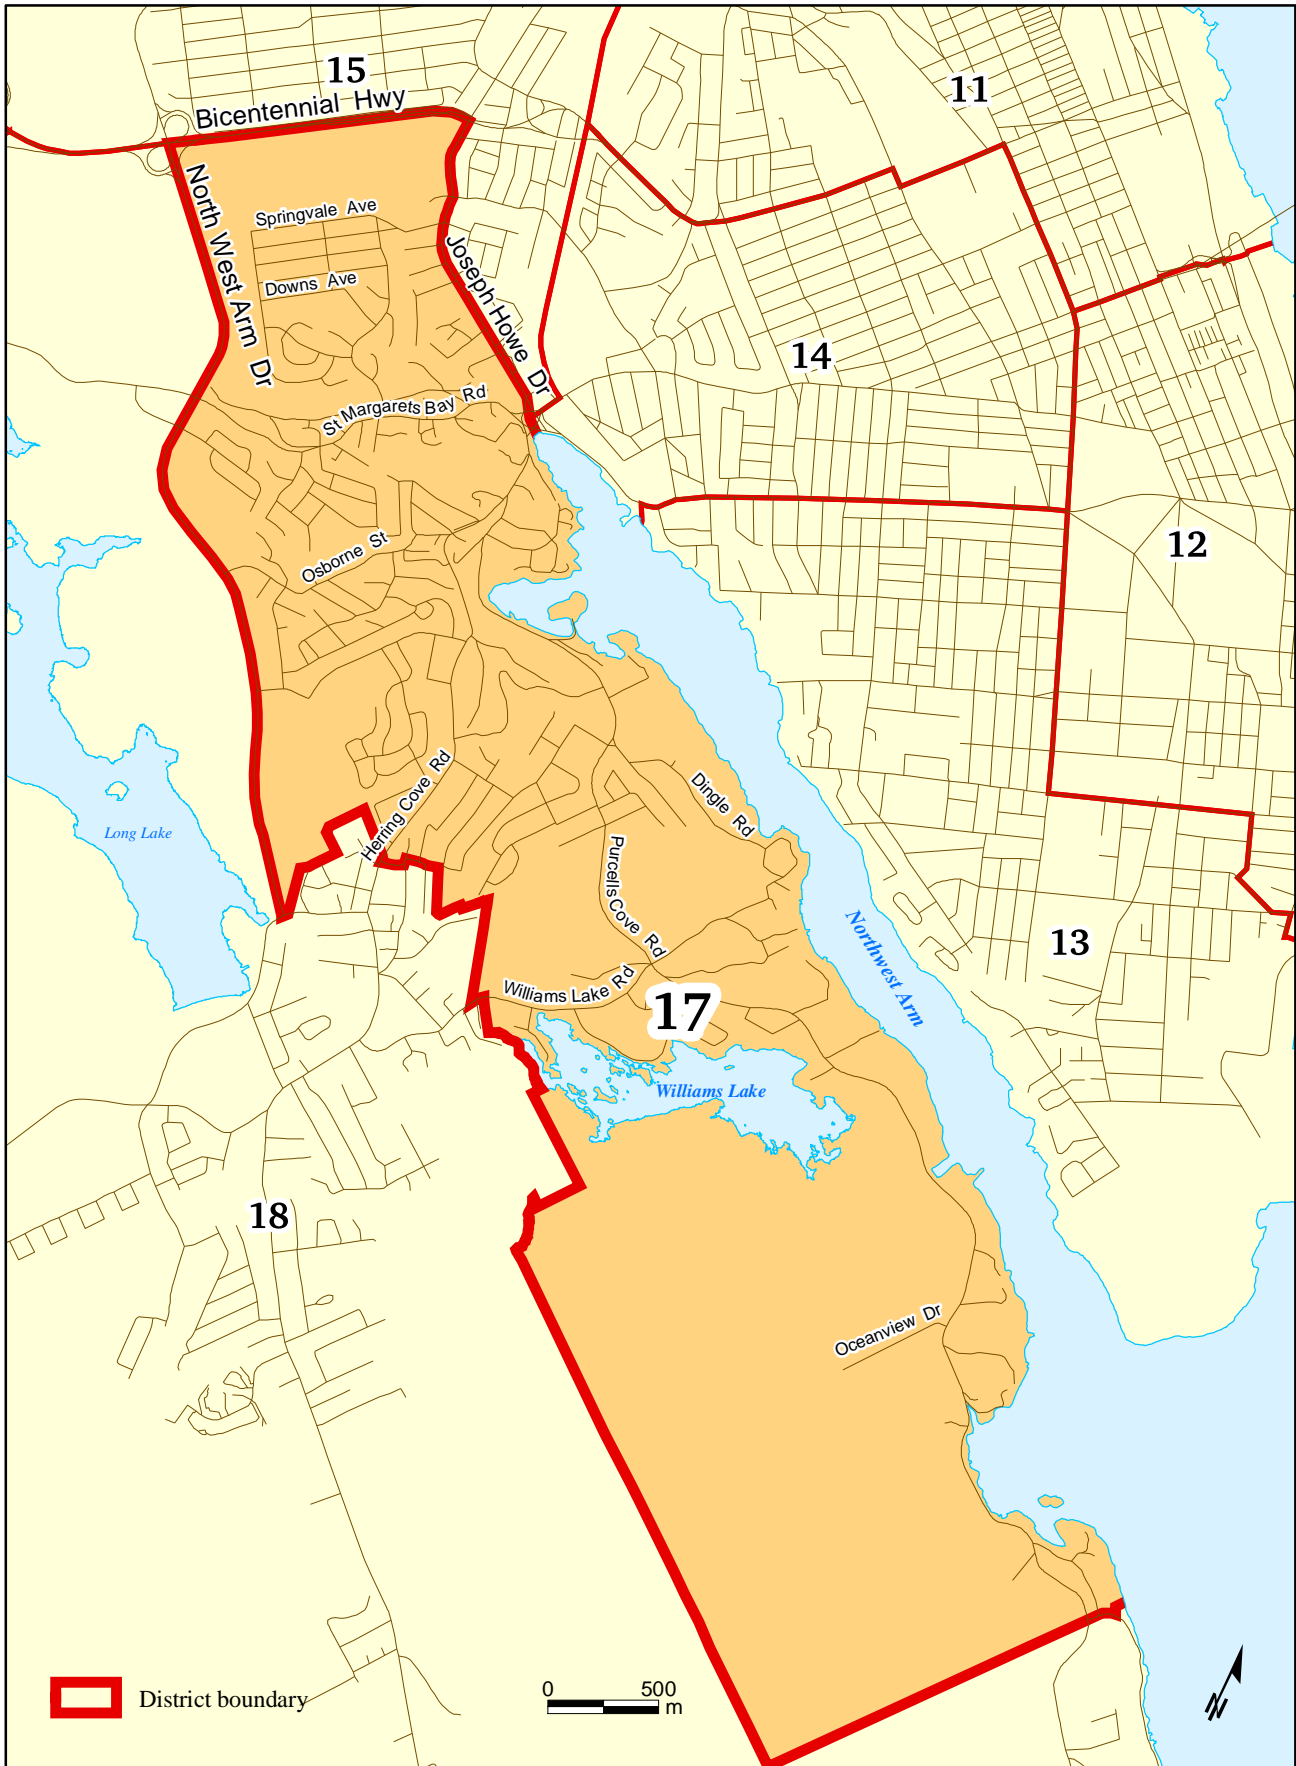

Polling District 17: Purcell's Cove - Armdale

Boundaries in accordance with the decision of the Nova Scotia Utility & Review Board, 13 February 2004.

Prepared by HRM Planning and Development Services, April 2004
H. Campbell, Planning Technician file: \PollDistricts\District16.pdf