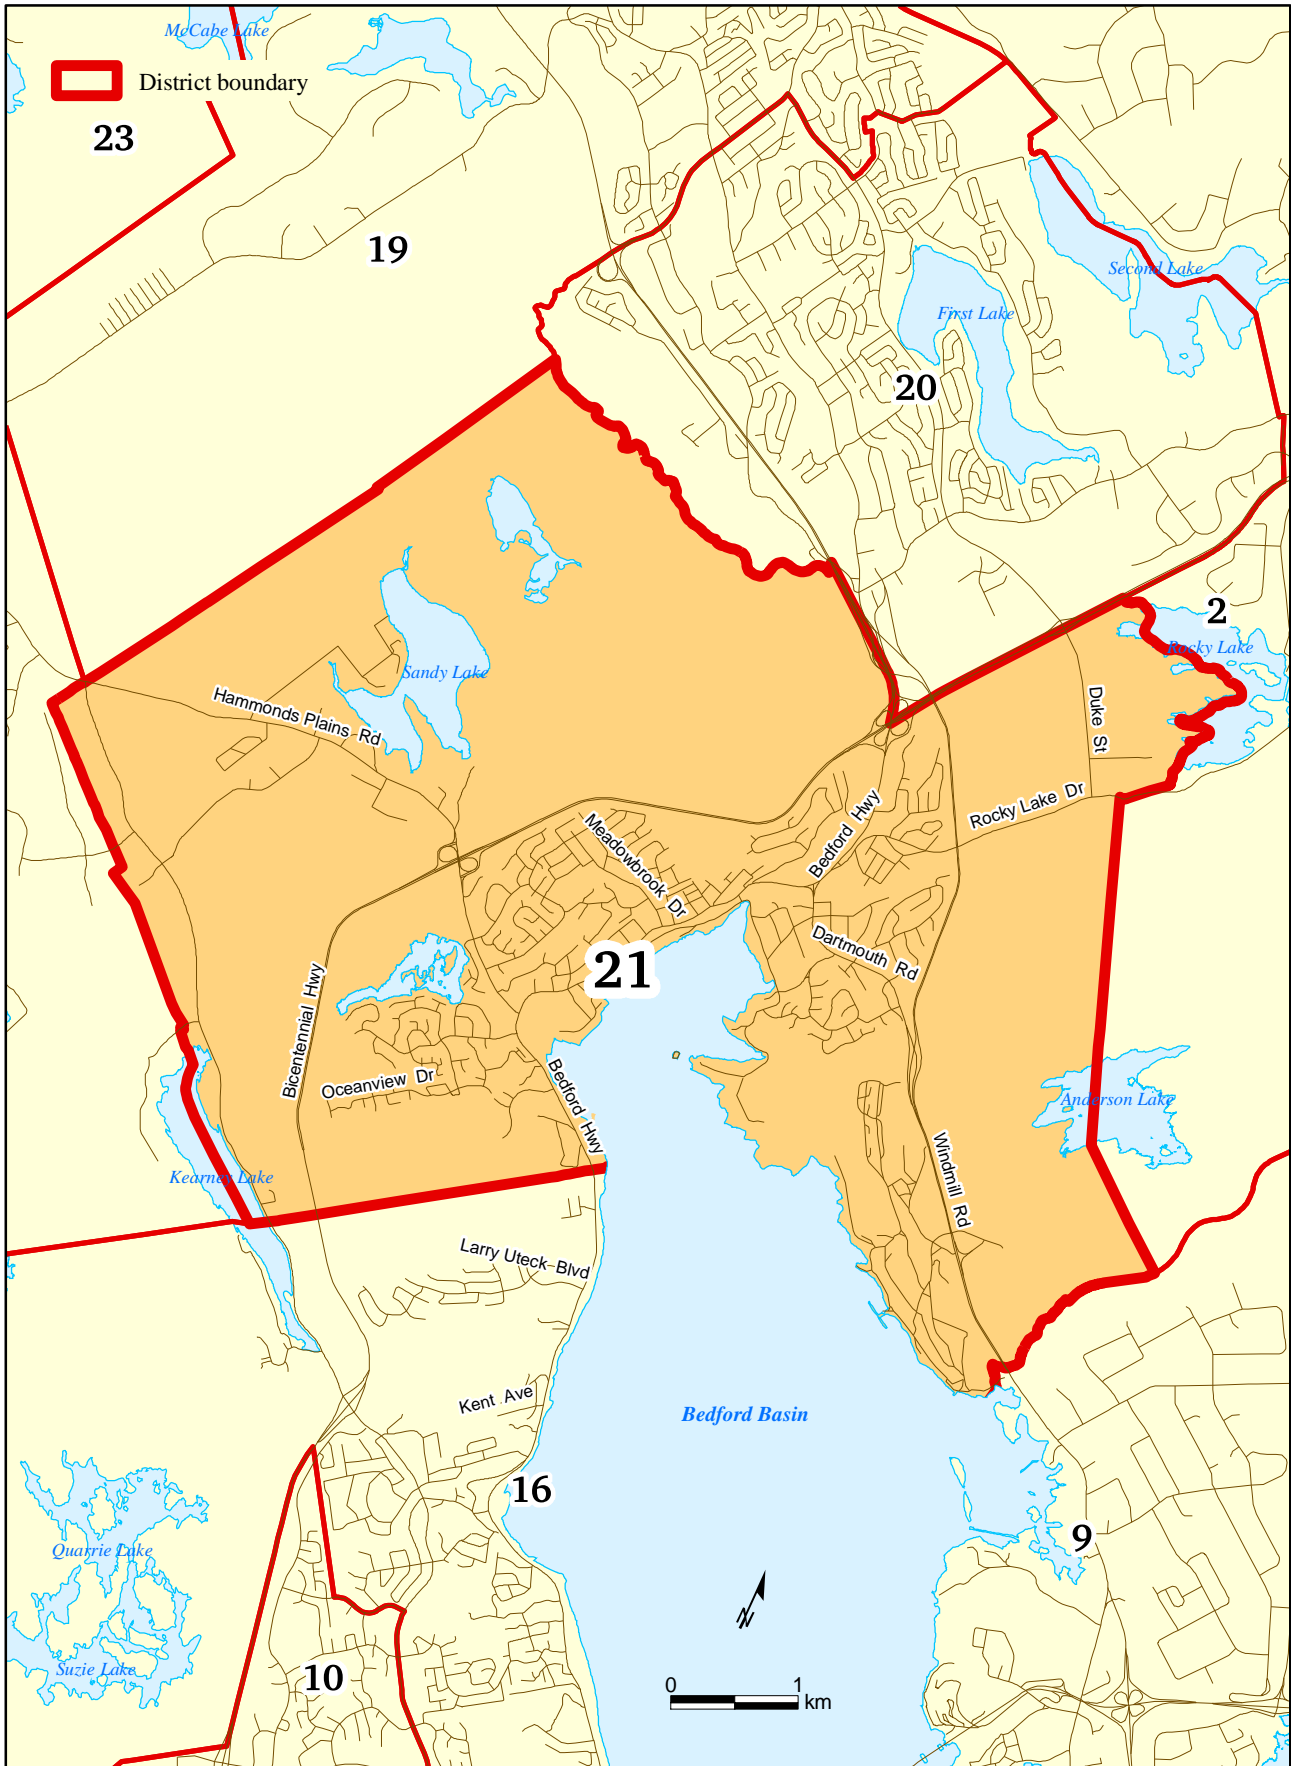

Polling District 21: Bedford

Boundaries in accordance with the decision of the Nova Scotia Utility & Review Board, 13 February 2004.

Prepared by HRM Planning and Development Services, April 2004
H. Campbell, Planning Technician file: \PollDistricts\District21.pdf