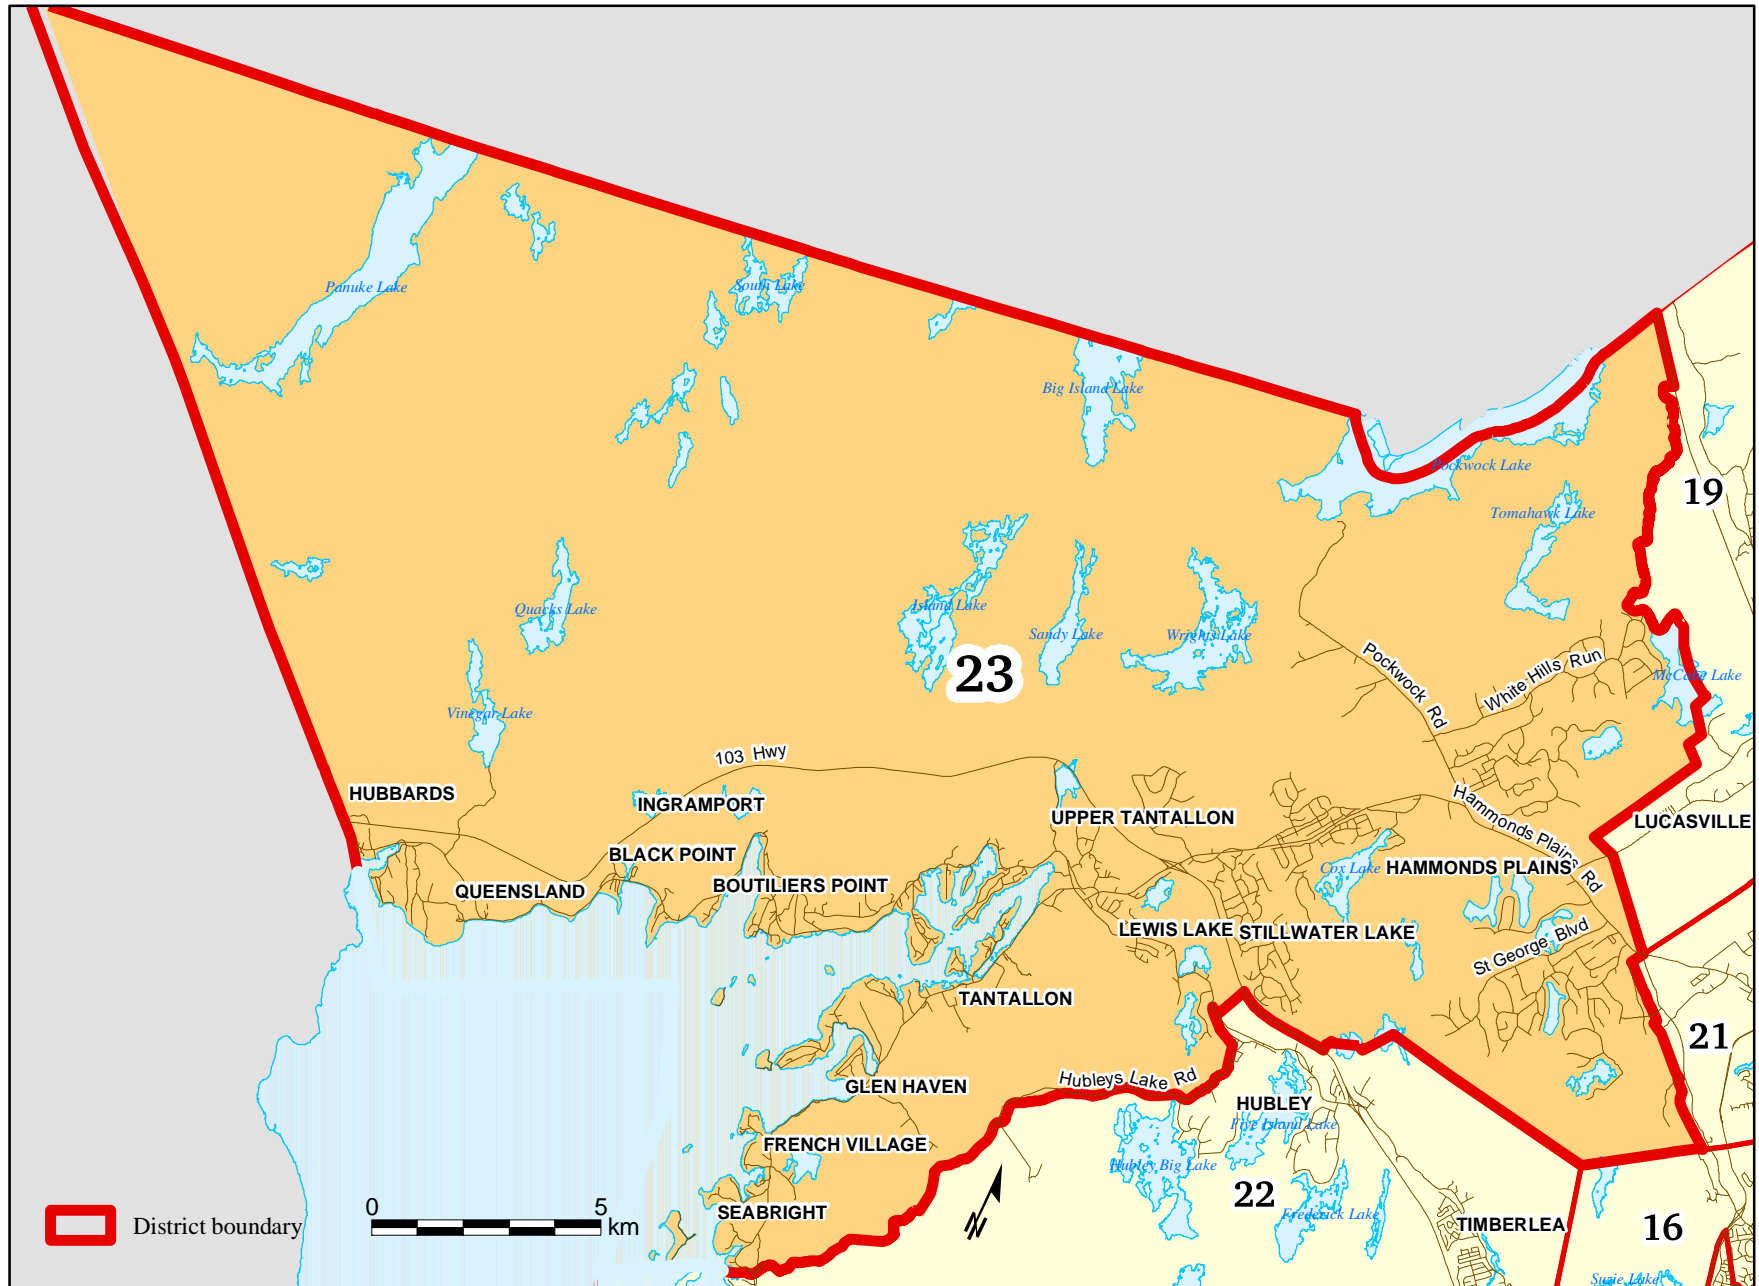

Polling District 23: Hammonds Plains - St. Margarets

Boundaries in accordance with the decision of the Nova Scotia Utility & Review Board, 13 February 2004.

Prepared by HRM Planning and Development Services, April 2004
H. Campbell, Planning Technician file: \PollDistricts\District23.pdf