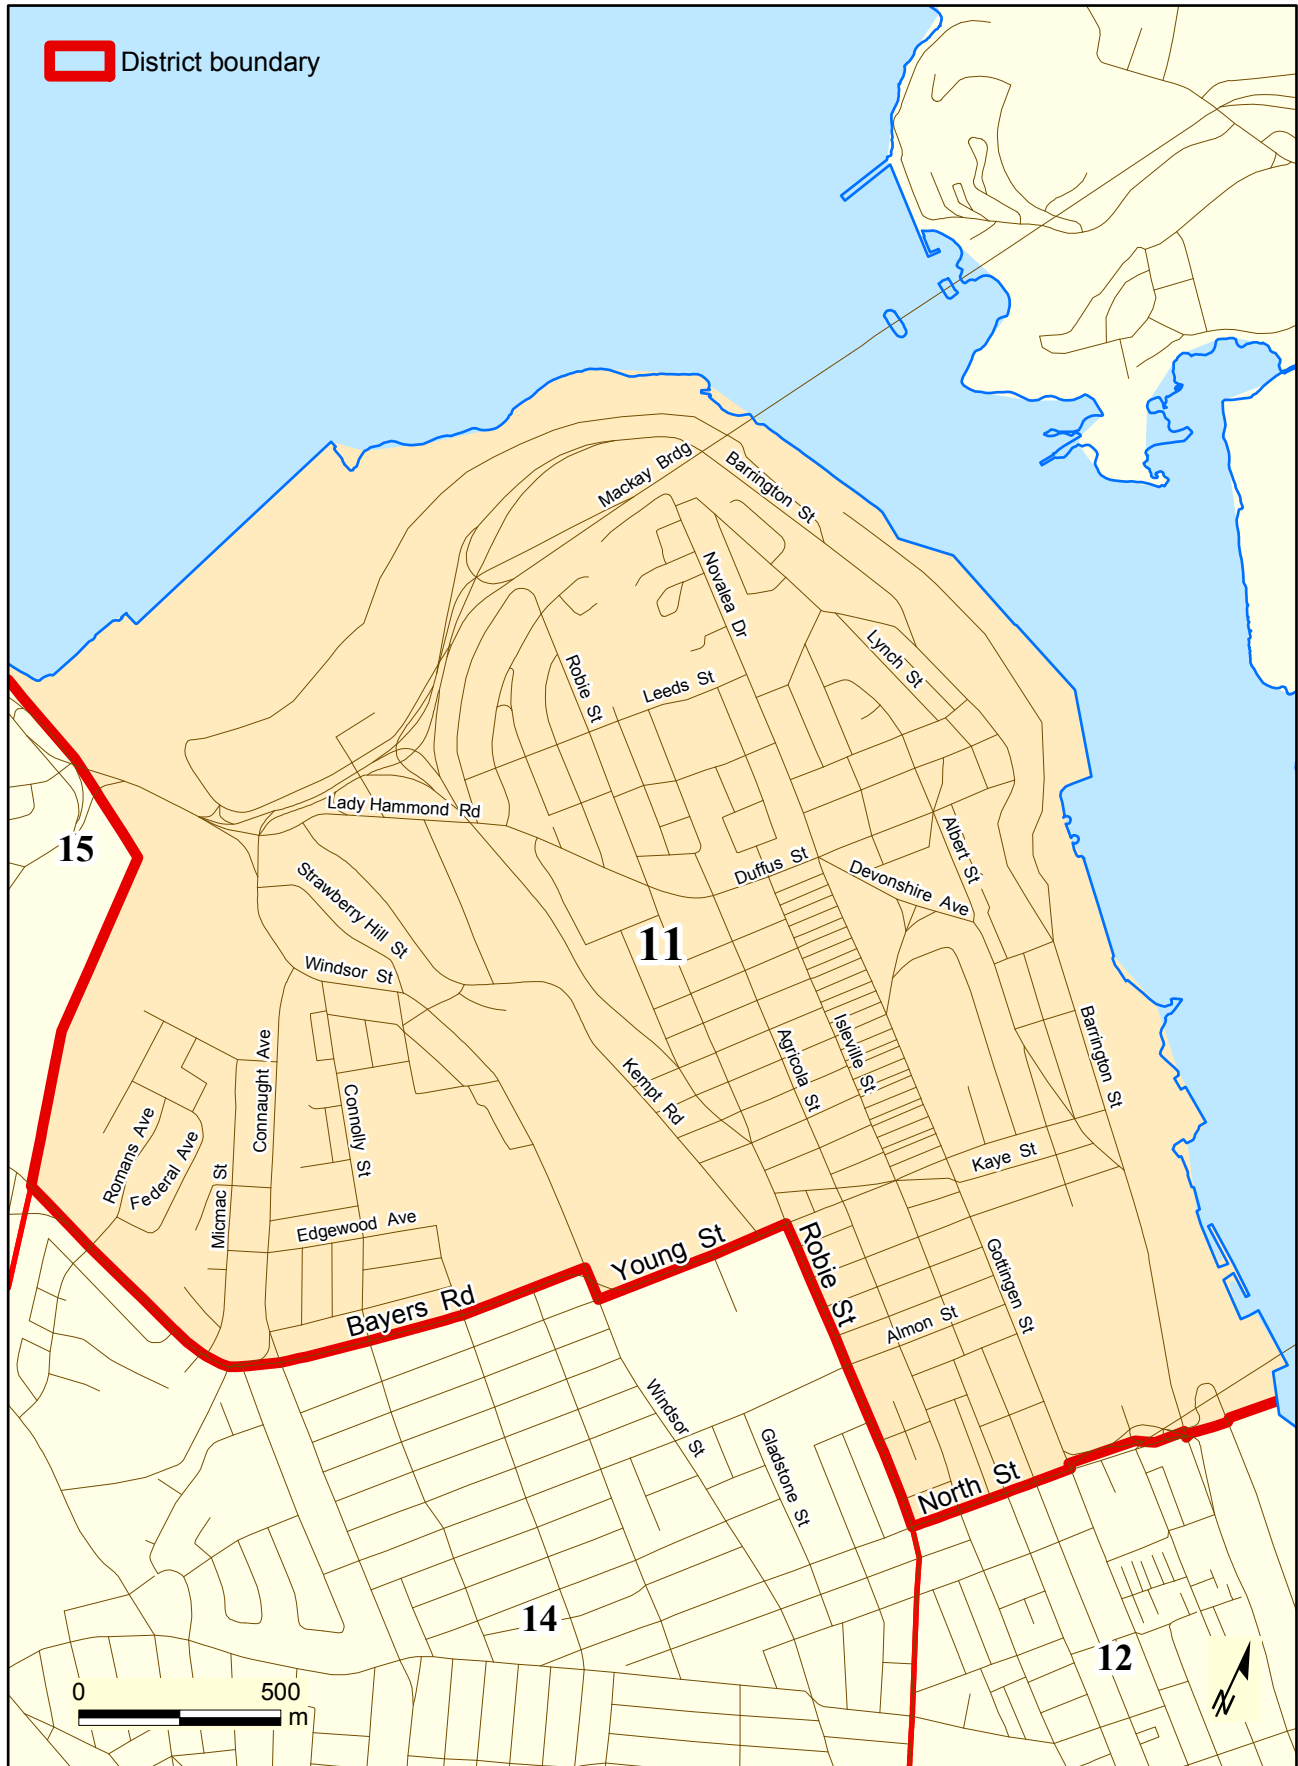

# Polling District 11: Halifax North End

Boundaries in accordance with the decision of the Nova Scotia Utility & Review Board, 22 November 2007

Prepared by HRM Geographic Information Systems, February 2008 file: ken\PollDistricts2008\District11.pdf