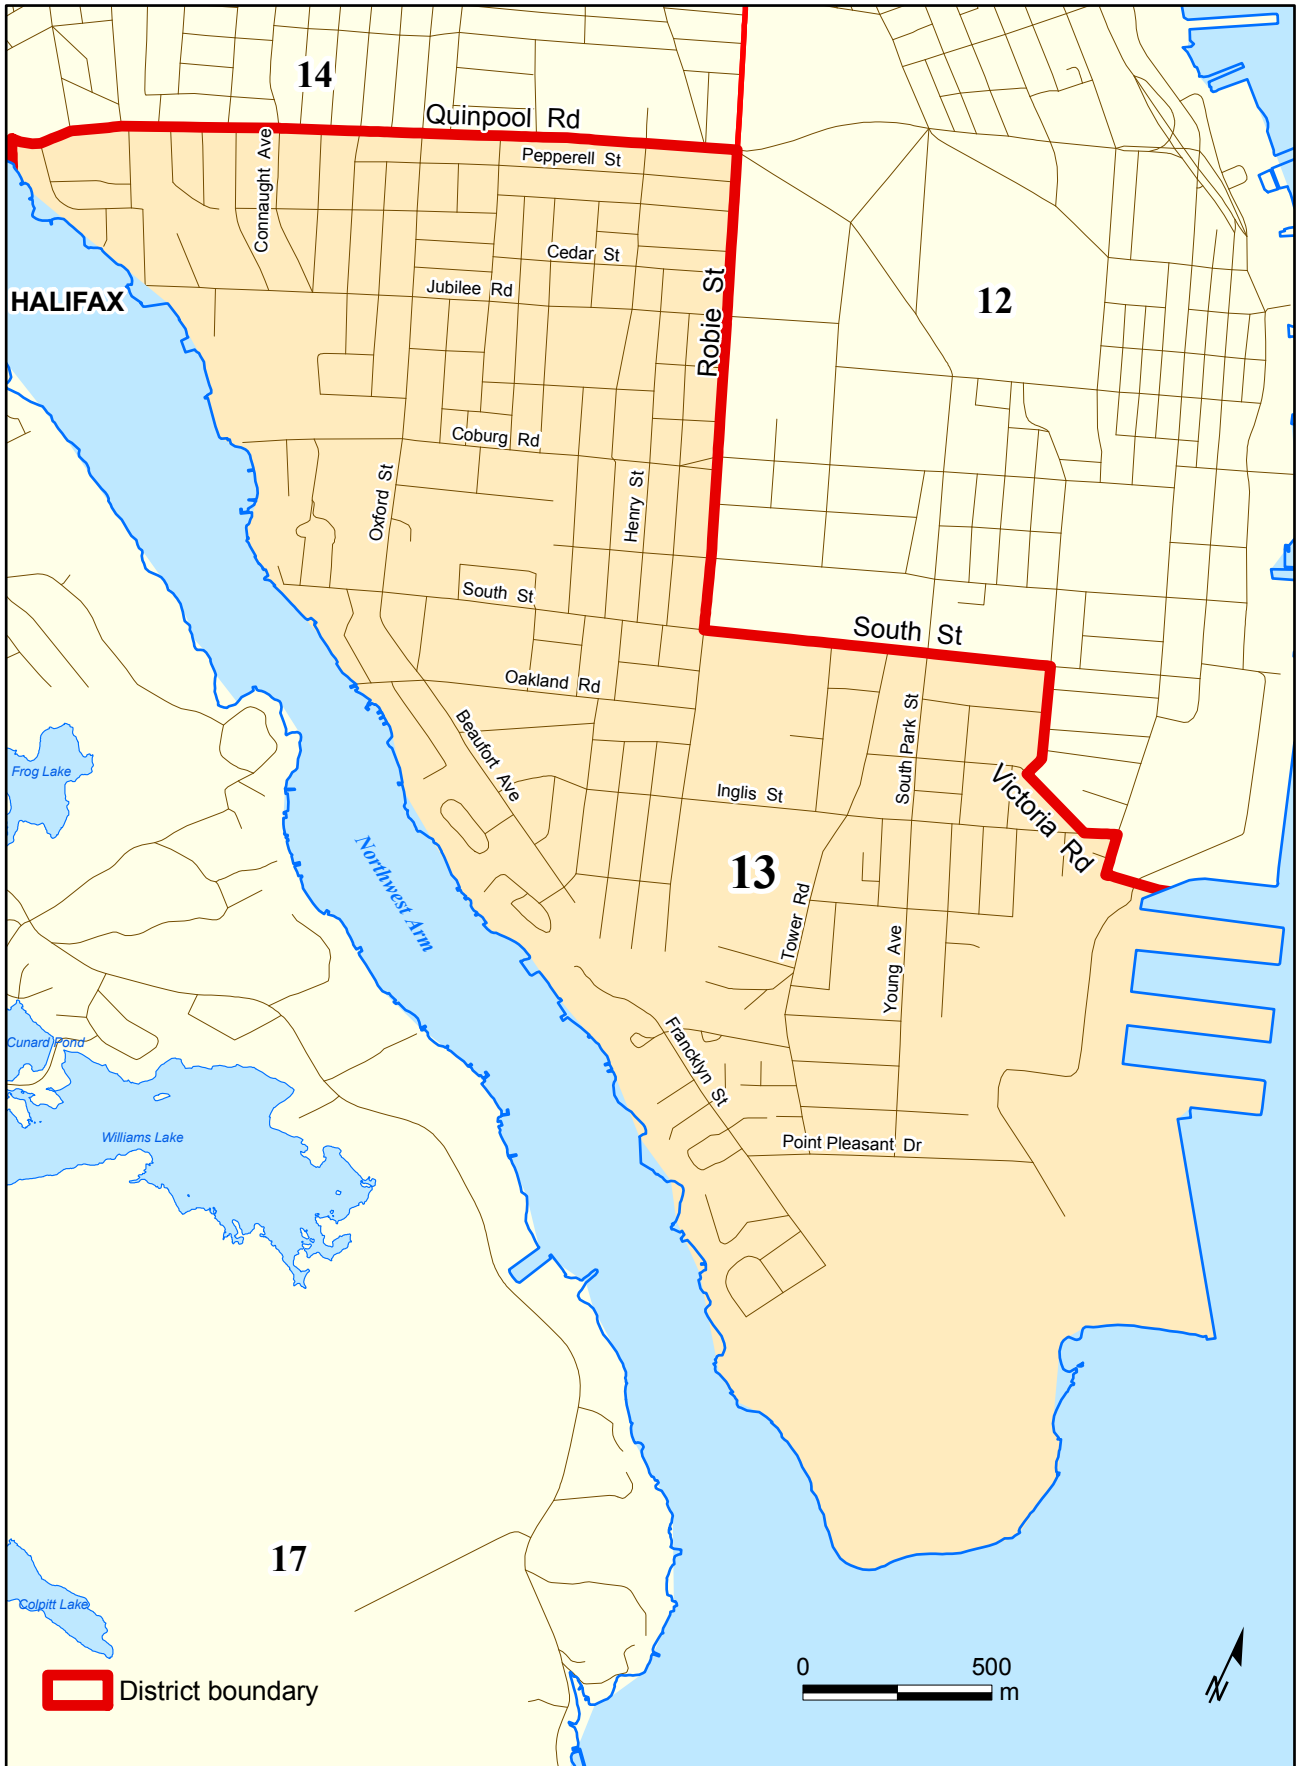

Polling District 13: Northwest Arm - South End

Boundaries in accordance with the decision of the Nova Scotia Utility & Review Board, 22 November 2007

Prepared by HRM Geographic Information Systems, February 2008 file: ken\PollDistricts2008\District13.pdf