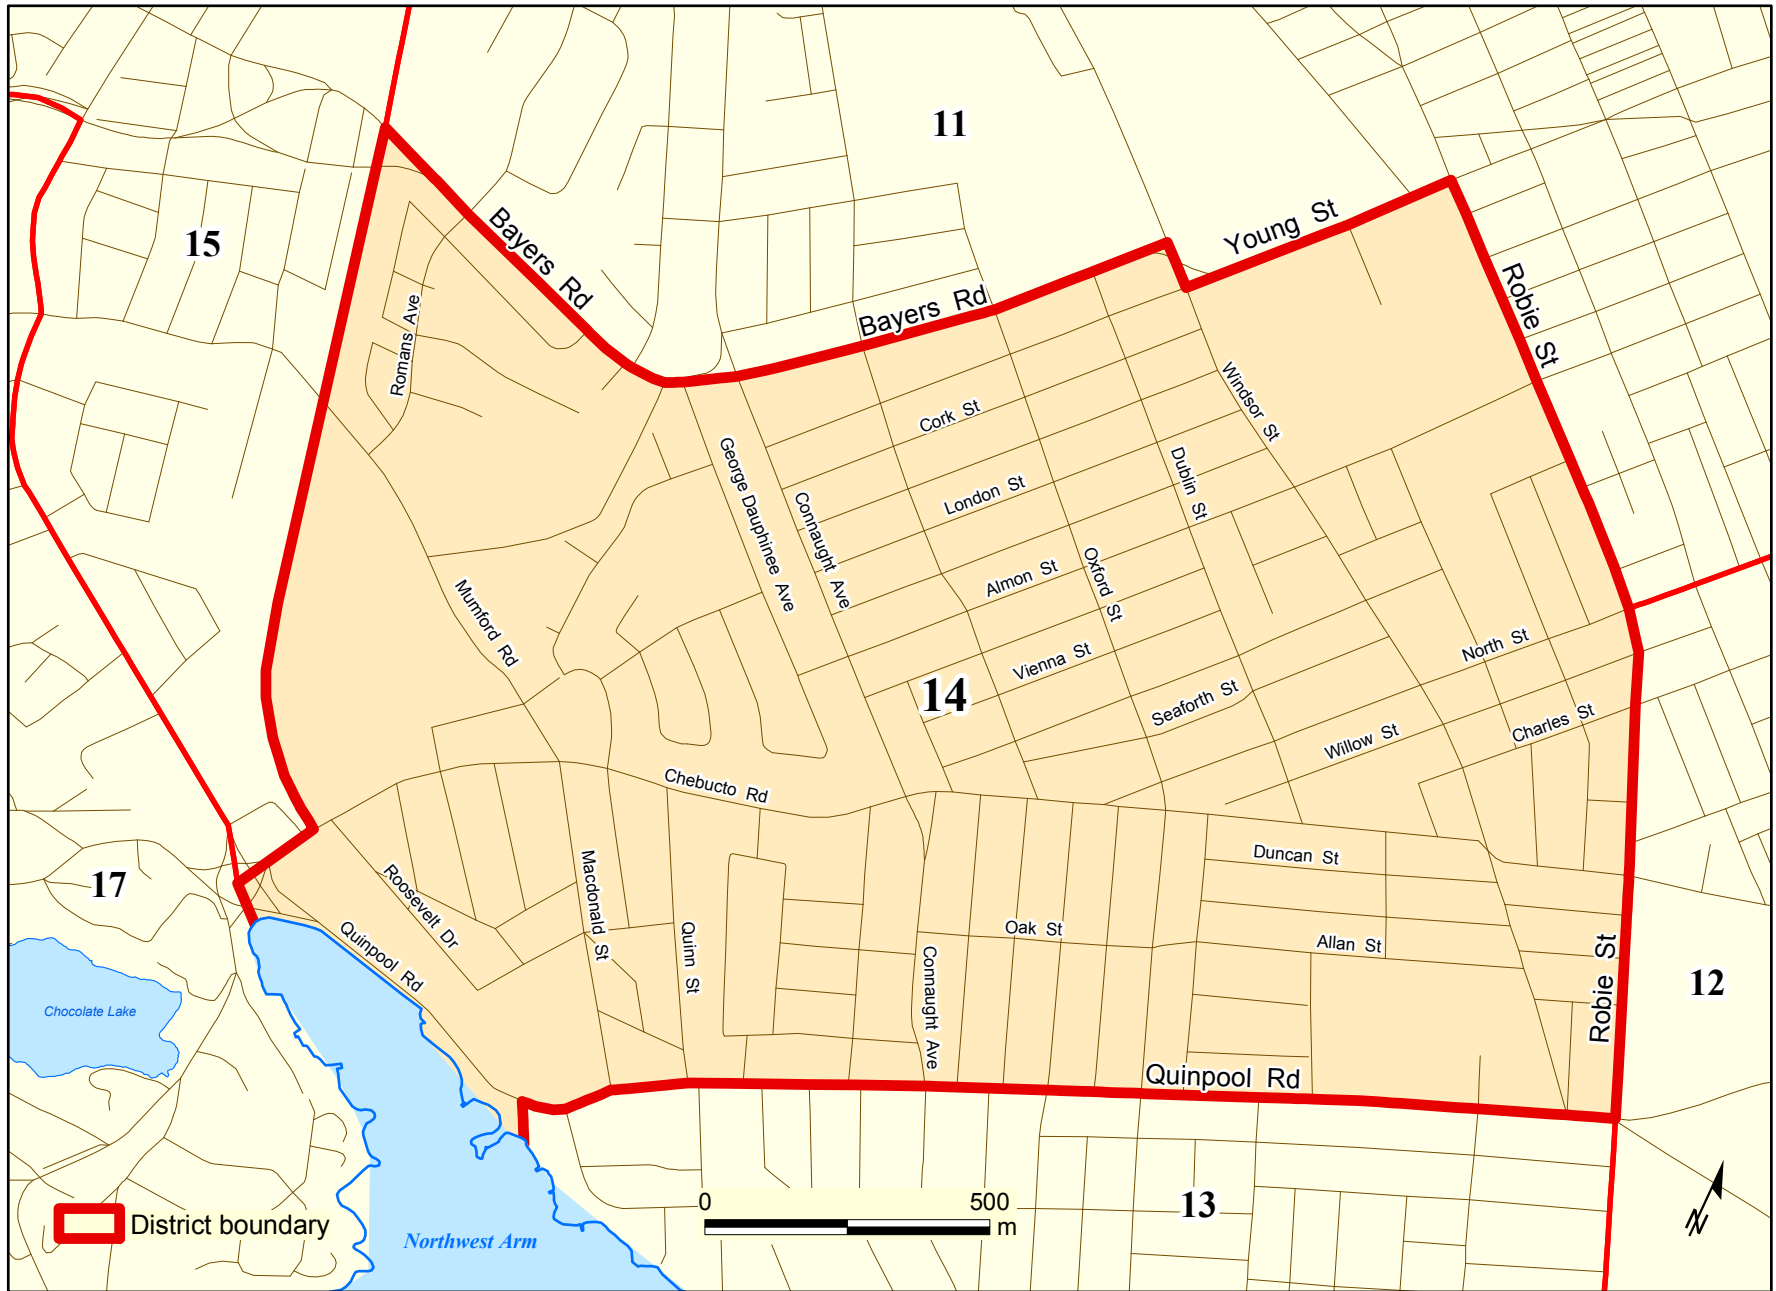

Polling District 14: Connaught - Quinpool

Boundaries in accordance with the decision of the Nova Scotia Utility & Review Board, 22 November 2007