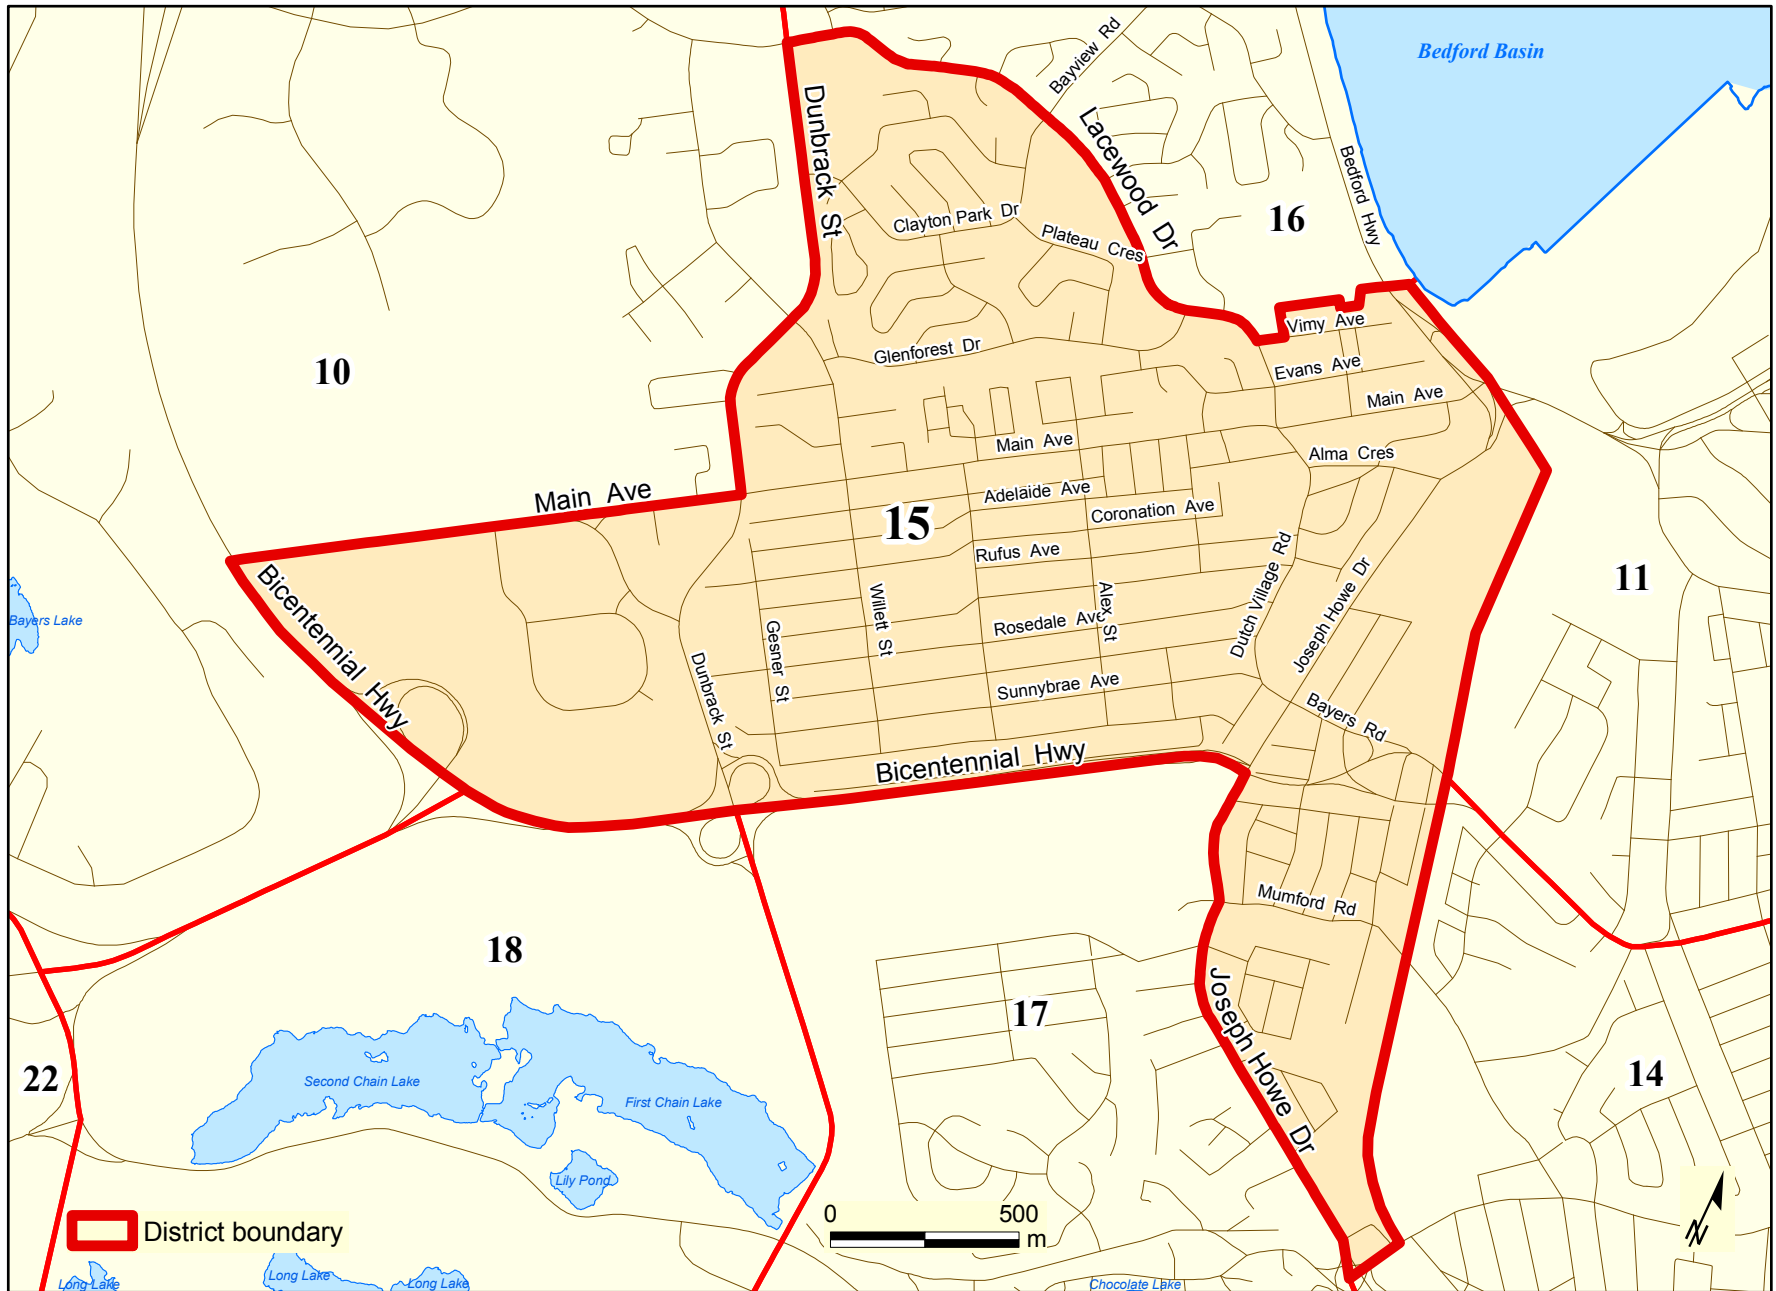

Polling District 15: Fairview - Clayton Park

Boundaries in accordance with the decision of the Nova Scotia Utility & Review Board, 22 November 2007