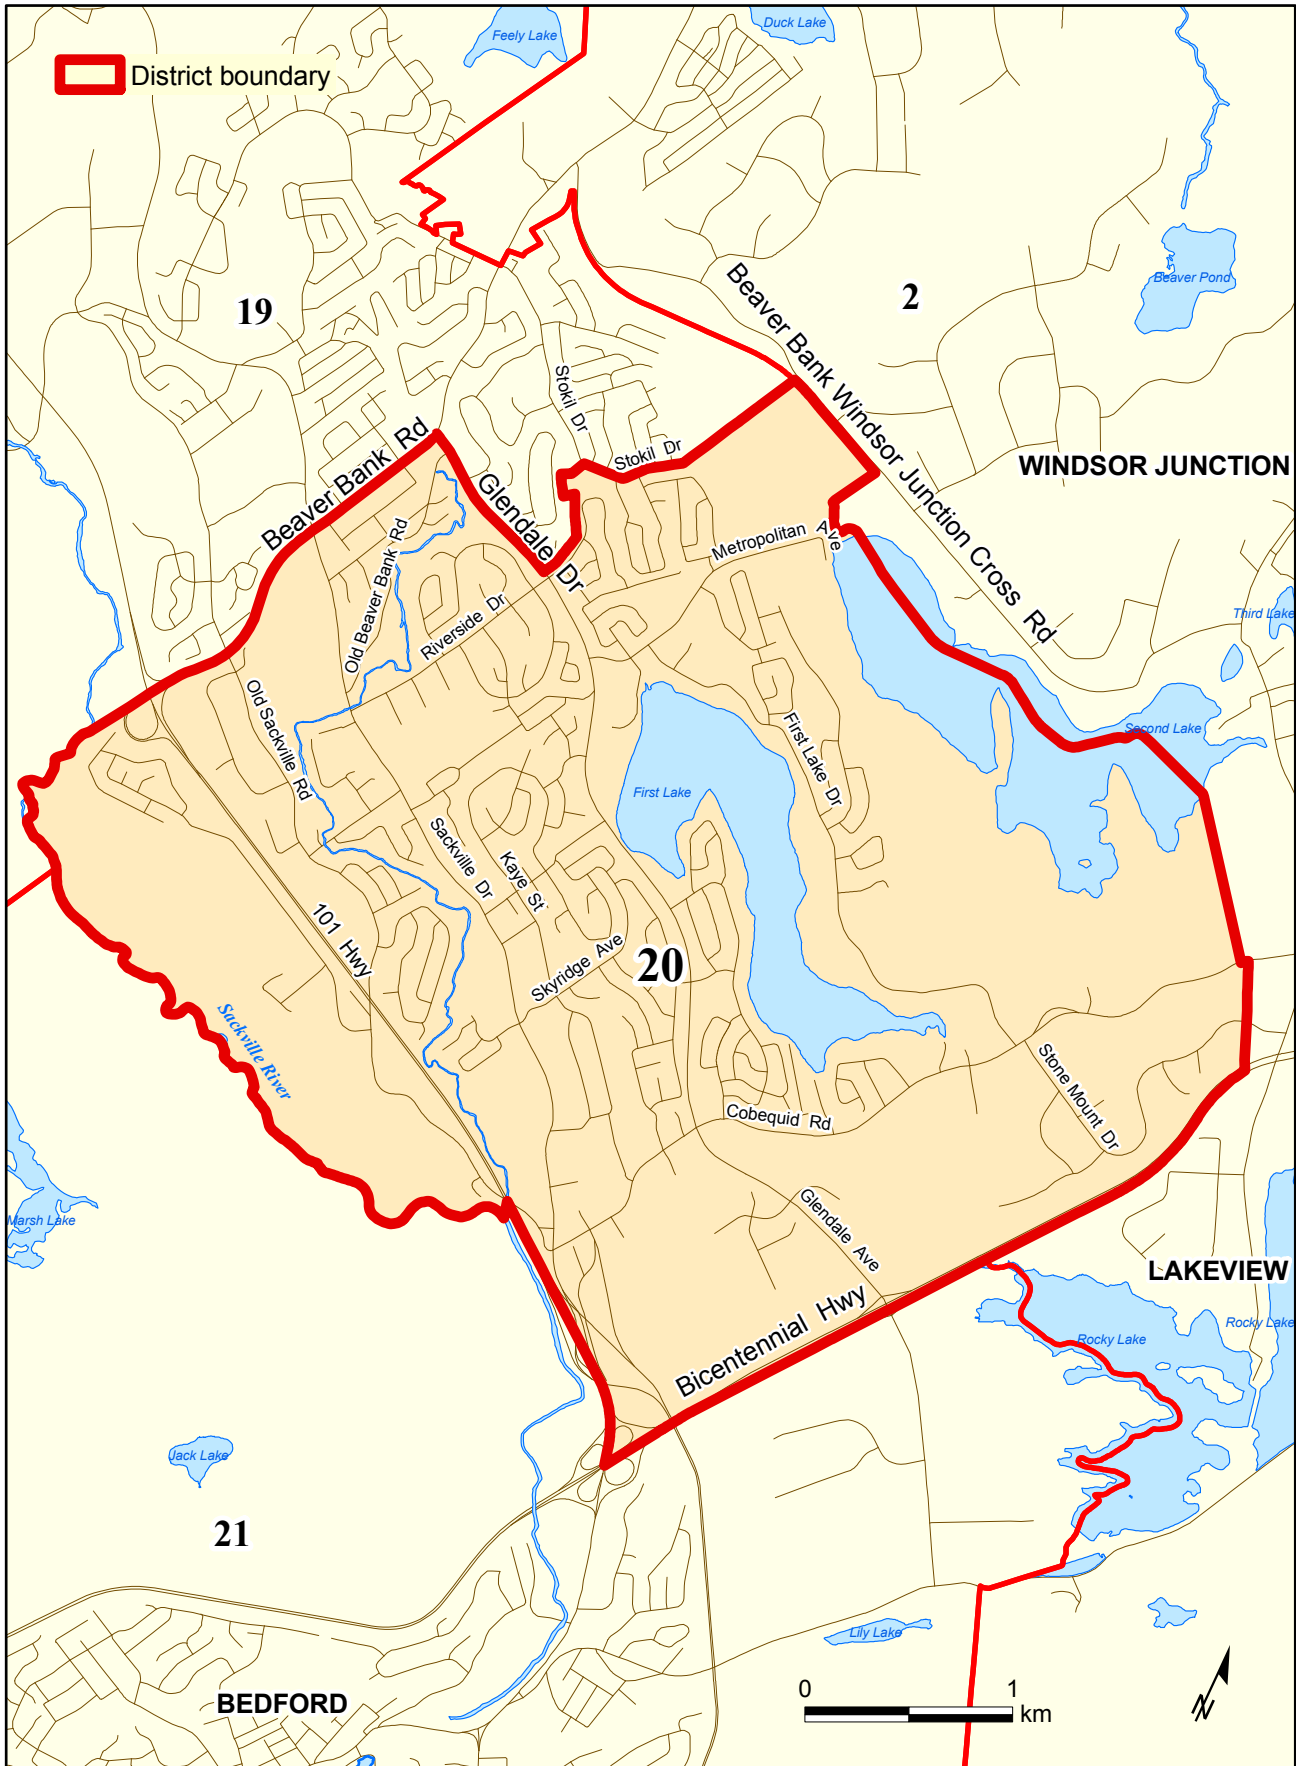

# Polling District 20: Lower Sackville

Boundaries in accordance with the decision of the Nova Scotia Utility & Review Board, 22 November 2007

Prepared by HRM Geographic Information Systems, February 2008 file: ken\PollDistricts2008\District20.pdf