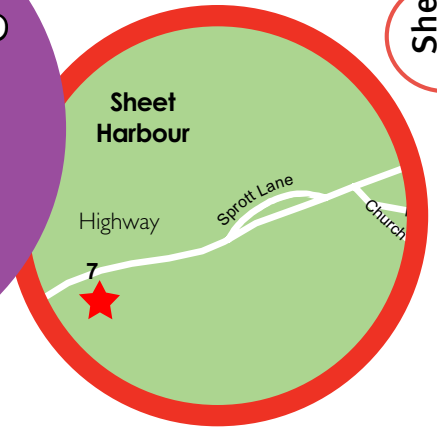

Sheet Harbour

**East Ship Harbour to
Ecum Secum**
22756 Highway #7
Bluewater Building
885-2988
Toll Free 1-866-522-2422

Child

PRESCHOOL

Active Play

Age: 3 - 5

Play, Learn, Move, Stay Active! Burn off some energy in a program just for preschoolers! Regular physical activity builds strong bones and muscles.