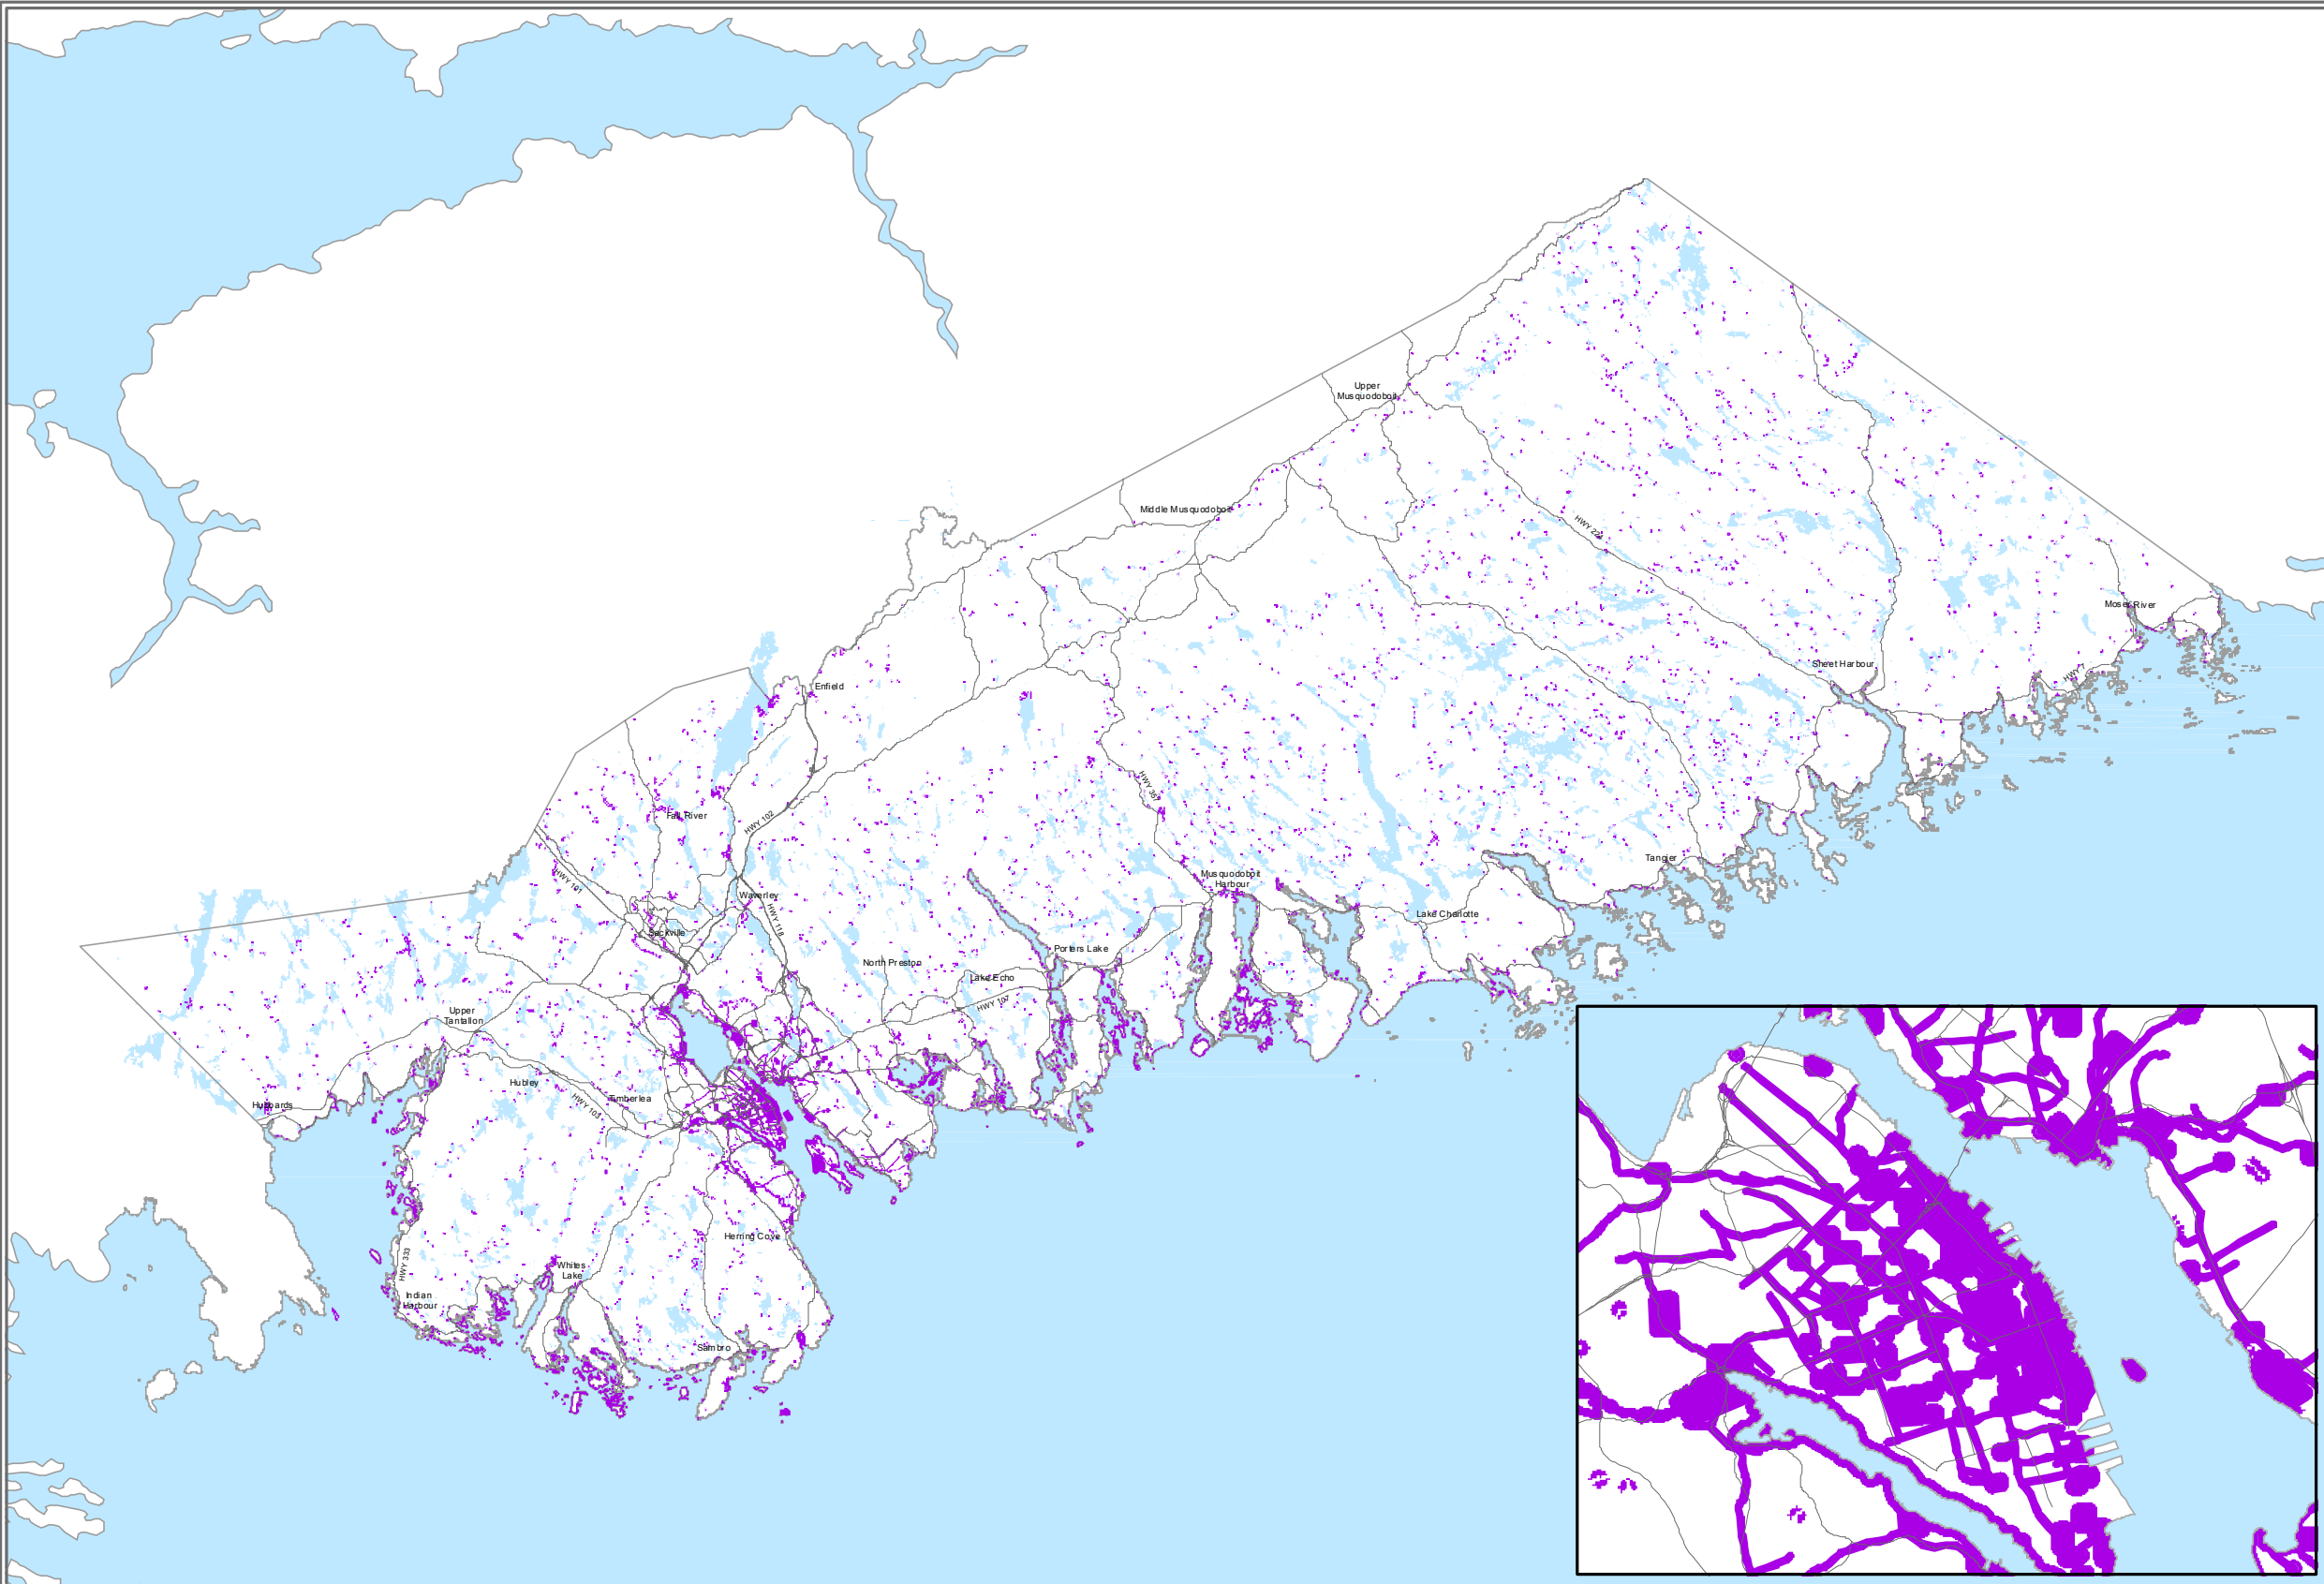

Map 11

Areas of Elevated Archaeological Potential

Legend

-  Areas of Elevated Archaeological Potential

The following is a graphical representation and although care has been taken to ensure the best possible quality, HRM does not guarantee the accuracy of this document.

Notes: This map demonstrates a vision to be implemented over the life of the Regional Plan, through various tools, subject to financial ability and community interest.