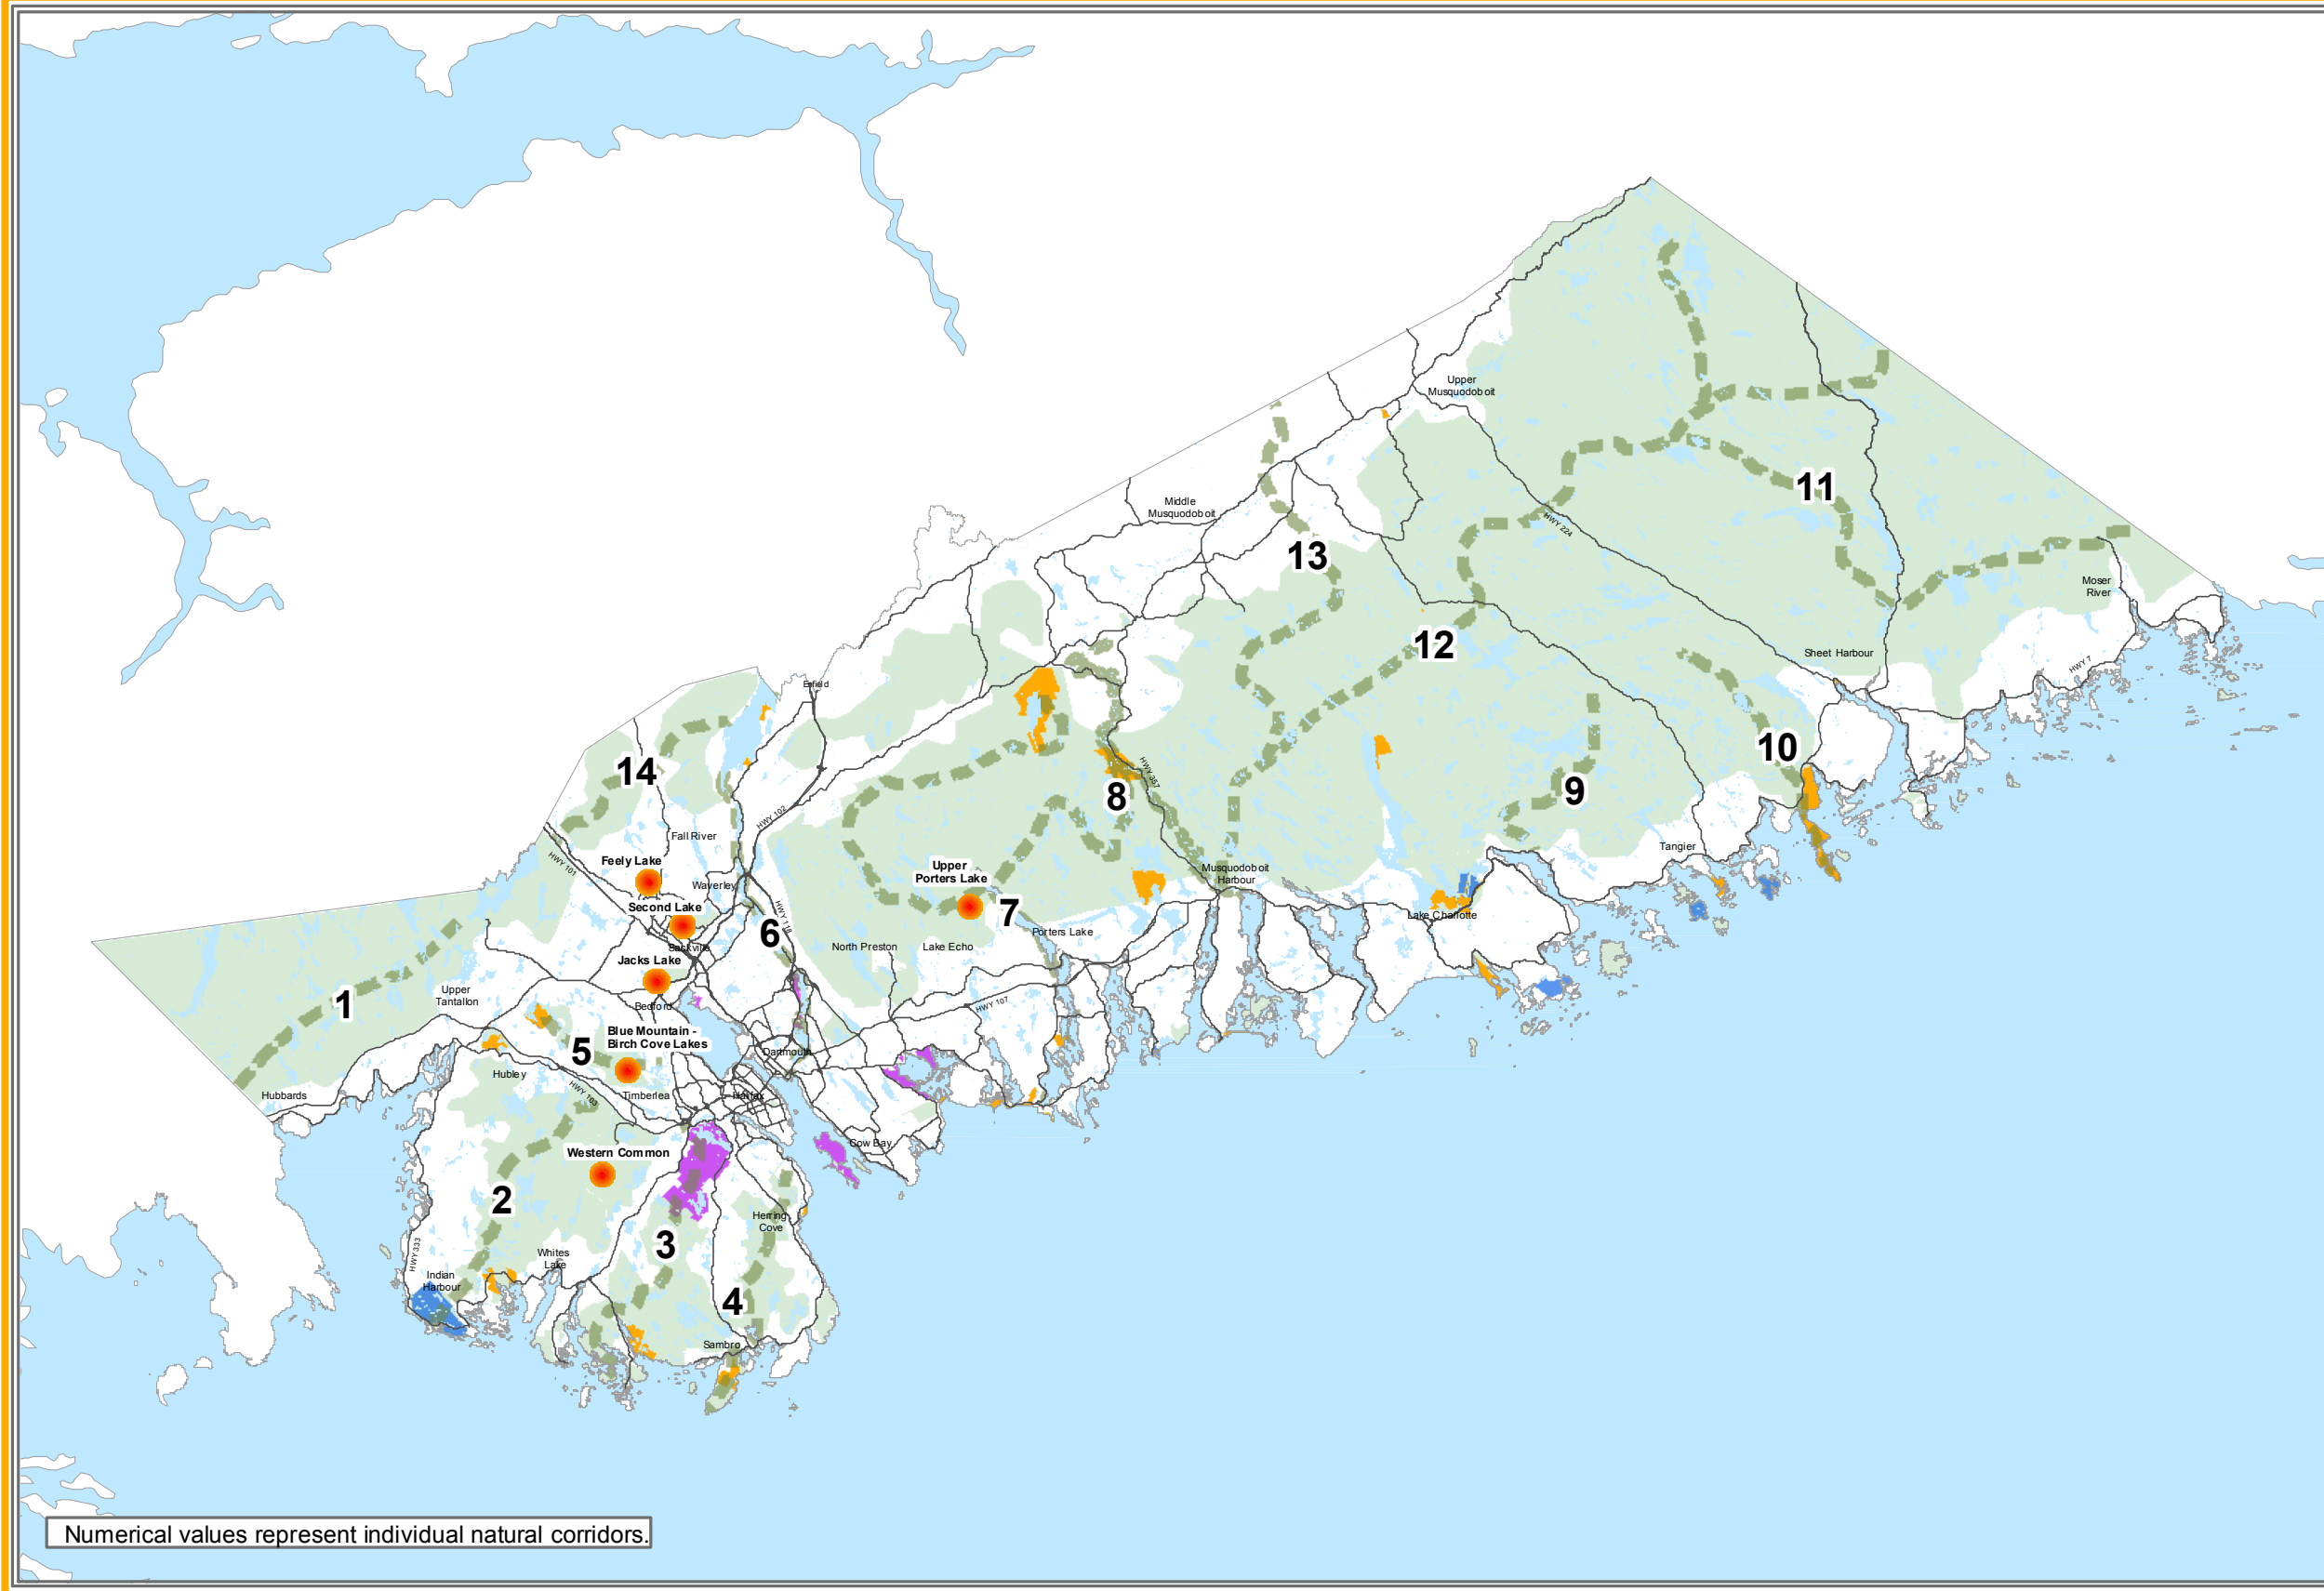

Map 4

Parks and Natural Corridors

Legend

-  Proposed Regional Parks
-  Existing Regional Parks
-  Provincial Parks
-  Open Space and Natural Resources Network
-  Nondesignated Provincial Parks and Reserves
-  Natural Corridors
-  Major Roads / Highways

Numerical values represent individual natural corridors.

The following is a graphical representation and although care has been taken to ensure the best possible quality, HRM does not guarantee the accuracy of this document.

Notes: This map demonstrates a vision to be implemented over the life of the Regional Plan, through various tools, subject to financial ability and community interest.