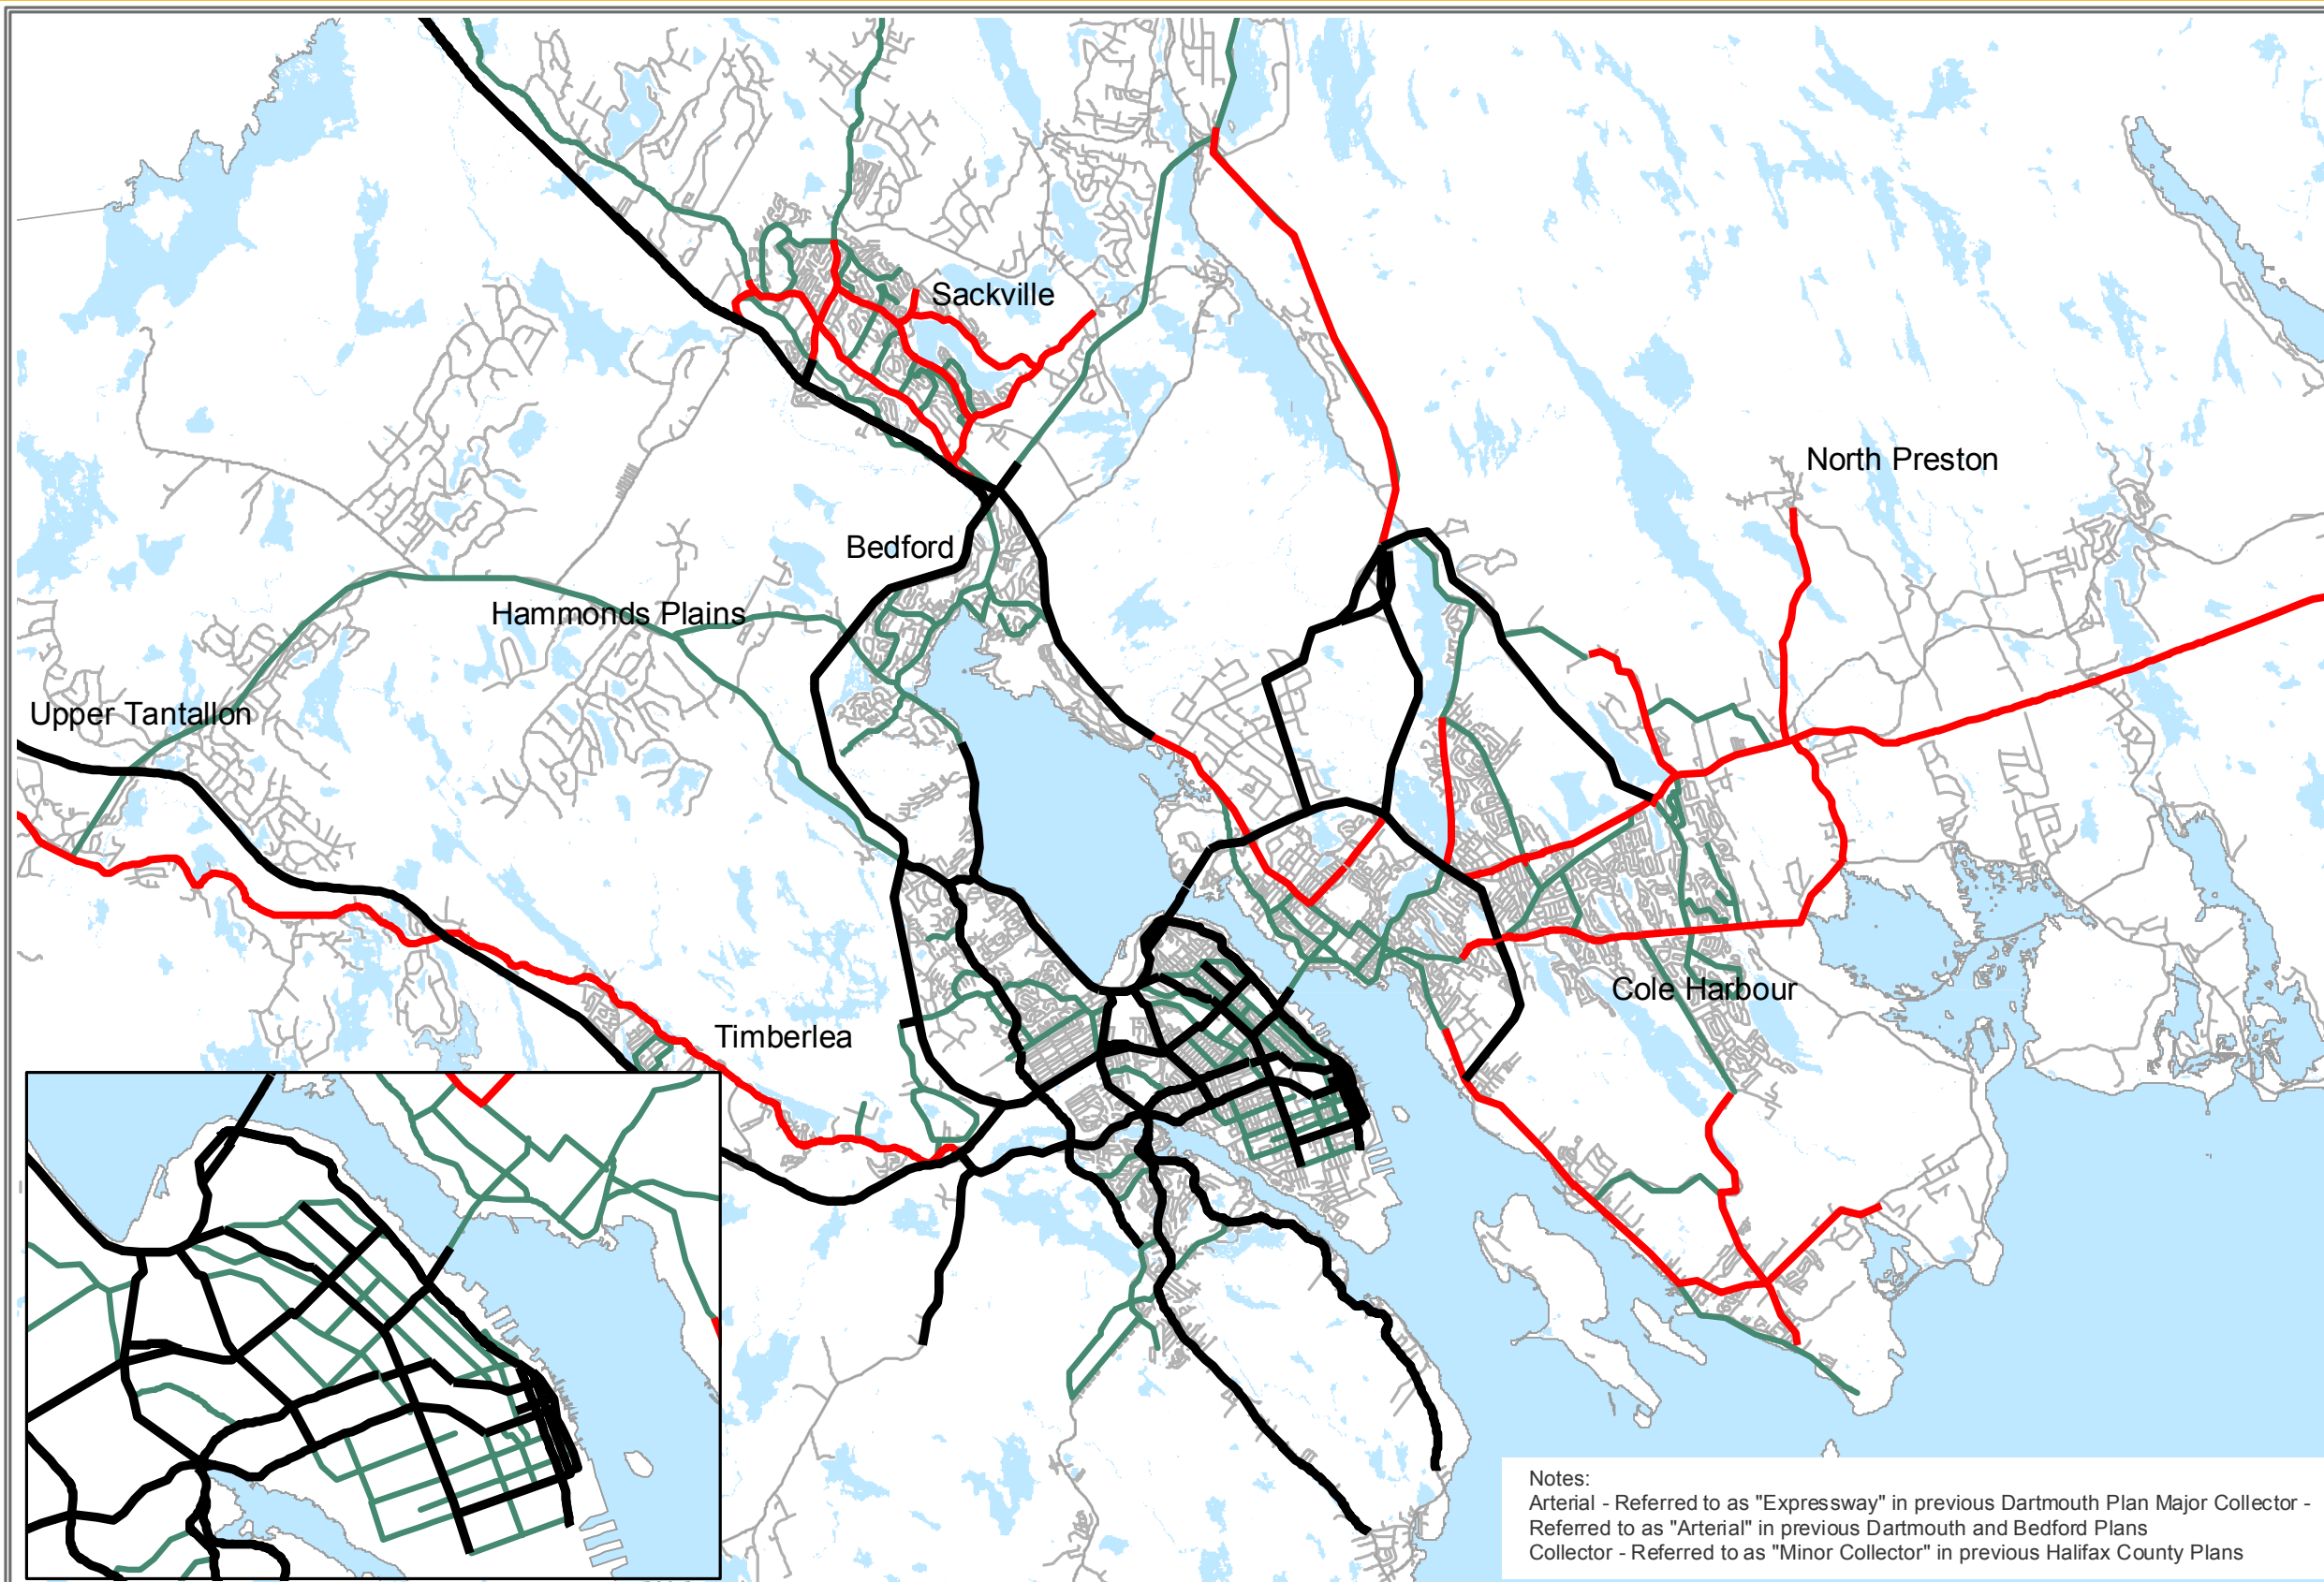

# Map 8

## Road Hierarchy Classification

### Legend

- Arterial
- Major Collector
- Collector
- Local Streets

The following is a graphical representation and although care has been taken to ensure the best possible quality, HRM does not guarantee the accuracy of this document.

Notes: This map demonstrates a vision to be implemented over the life of the Regional Plan, through various tools, subject to financial ability and community interest.

Notes:  
Arterial - Referred to as "Expressway" in previous Dartmouth Plan Major Collector -  
Referred to as "Arterial" in previous Dartmouth and Bedford Plans  
Collector - Referred to as "Minor Collector" in previous Halifax County Plans