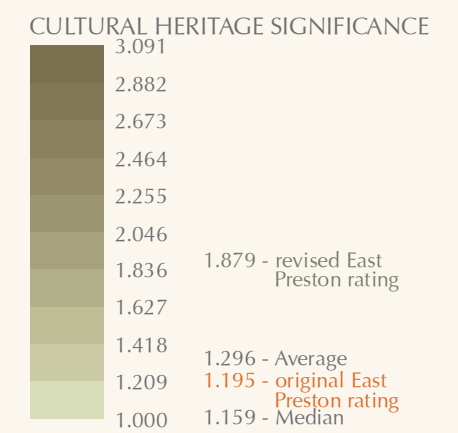

MODEL FOR ASSESSING CULTURAL HERITAGE VALUES IN THE HALIFAX REGIONAL MUNICIPALITY

FIGURE A-8
 HRM CULTURAL HERITAGE SIGNIFICANCE

This map provides an indication of cultural heritage significance across HRM. The rating assigned to each General Service Area (GSA) is based on the average cultural heritage significance across the GSA. This represents the first detailed survey of cultural assets outside of metropolitan Halifax.

For other symbols, see Figure A-1 Halifax Regional Municipality. The ratings are classified into 10 equal intervals. The values are rounded to three significant digits. The original cultural heritage value for East Preston noted above is adjusted to reflect the revised cultural heritage value scale.