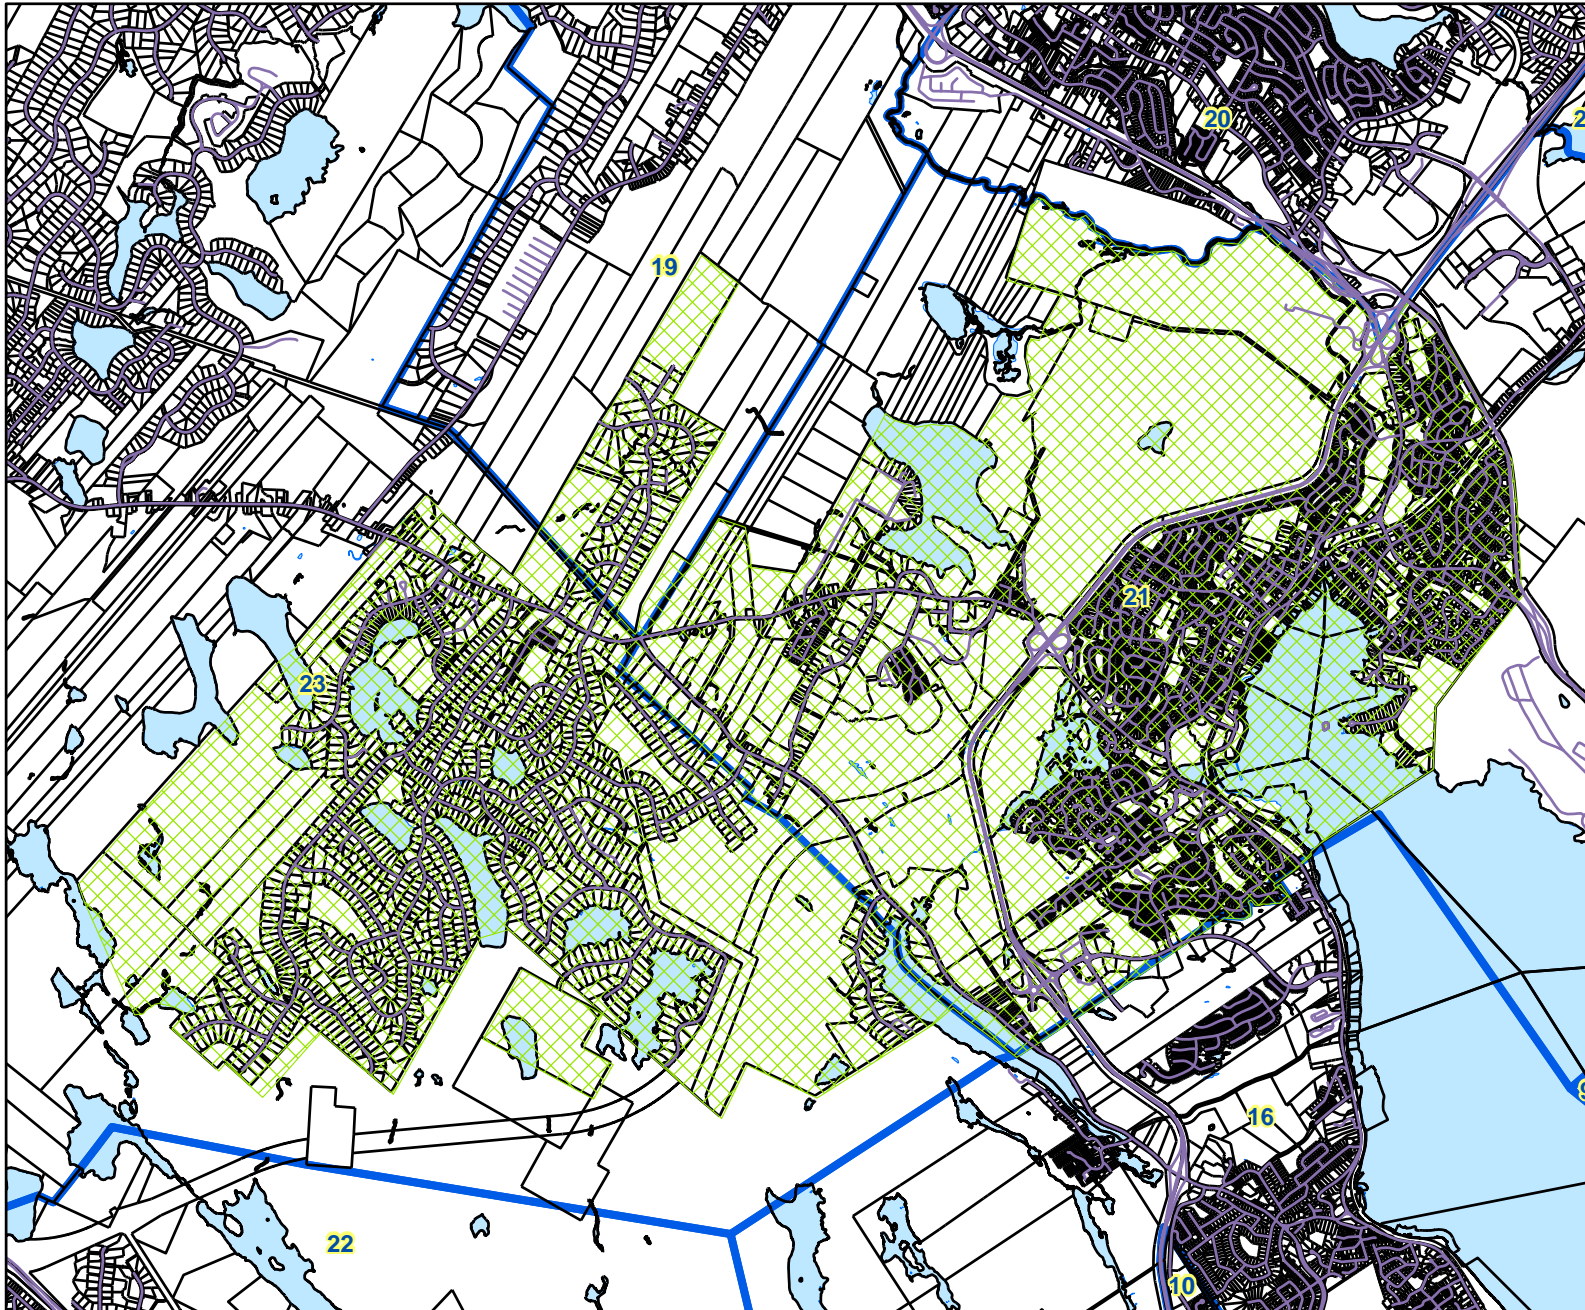

Bedford Hammonds Plains Rec
Revised May 12, 2011

Legend

- Street Centreline
- Property Line
- Electoral District 2008
- Lakes

PROVINCE

- ATLANTIC OCEAN