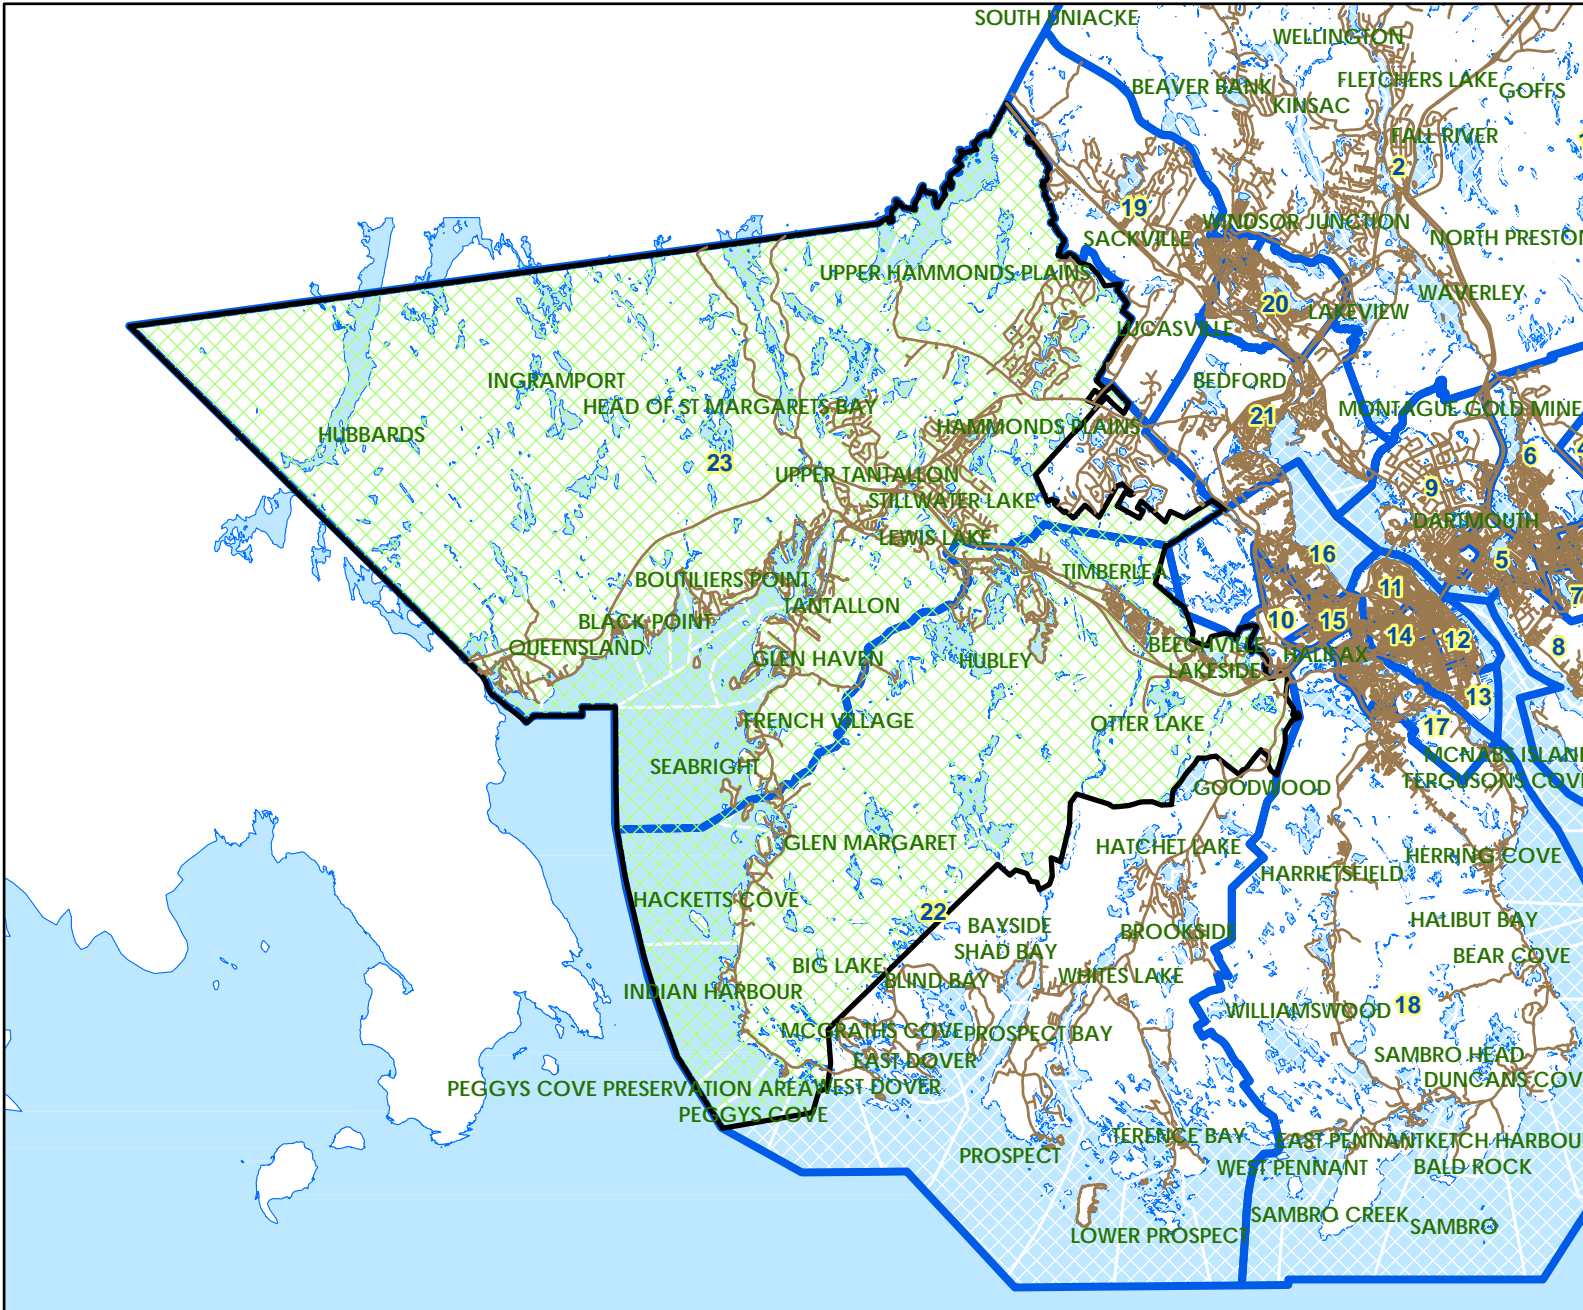

St. Margarets Centre Area Rate
Revised May 20, 2011.

Legend

-  St._Margarets_Centre_Revised_May_20_2011
-  Street Centreline
-  Electoral District 2008
-  Lakes
- PROVINCE**
-  ATLANTIC OCEAN