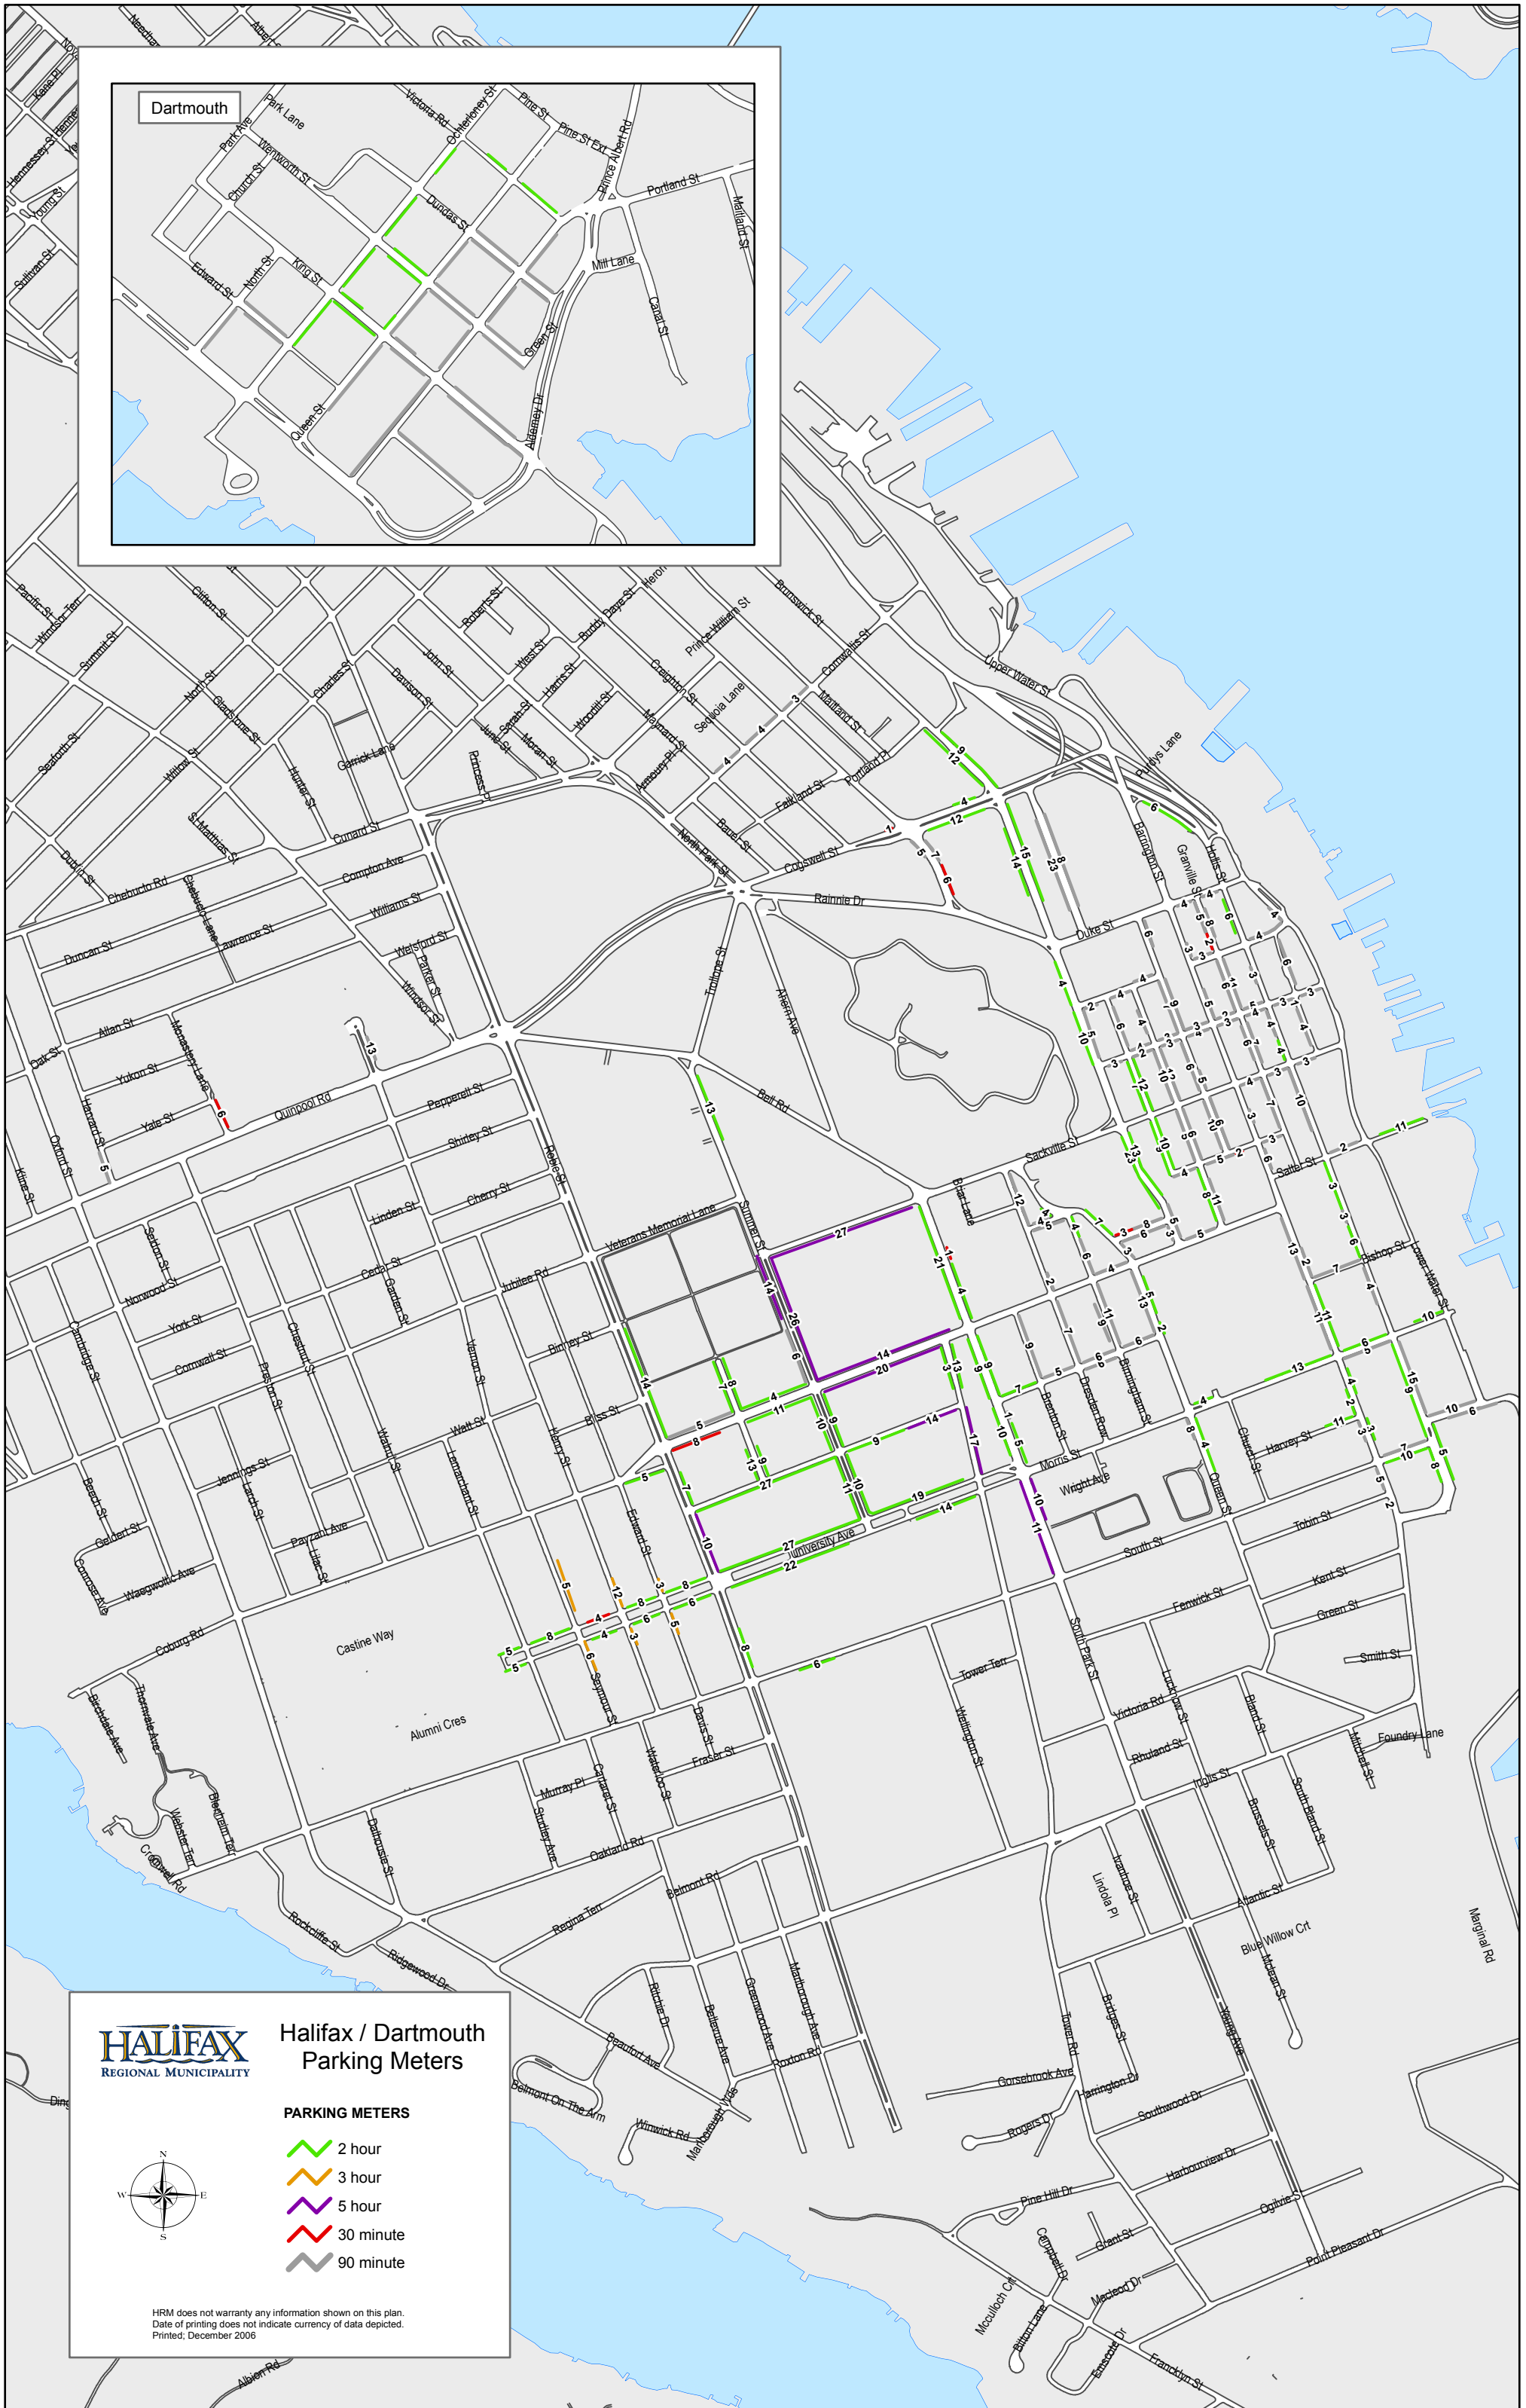

Dartmouth

Halifax / Dartmouth  
Parking Meters

PARKING METERS

-  2 hour
-  3 hour
-  5 hour
-  30 minute
-  90 minute

HRM does not warranty any information shown on this plan.  
Date of printing does not indicate currency of data depicted.  
Printed: December 2006