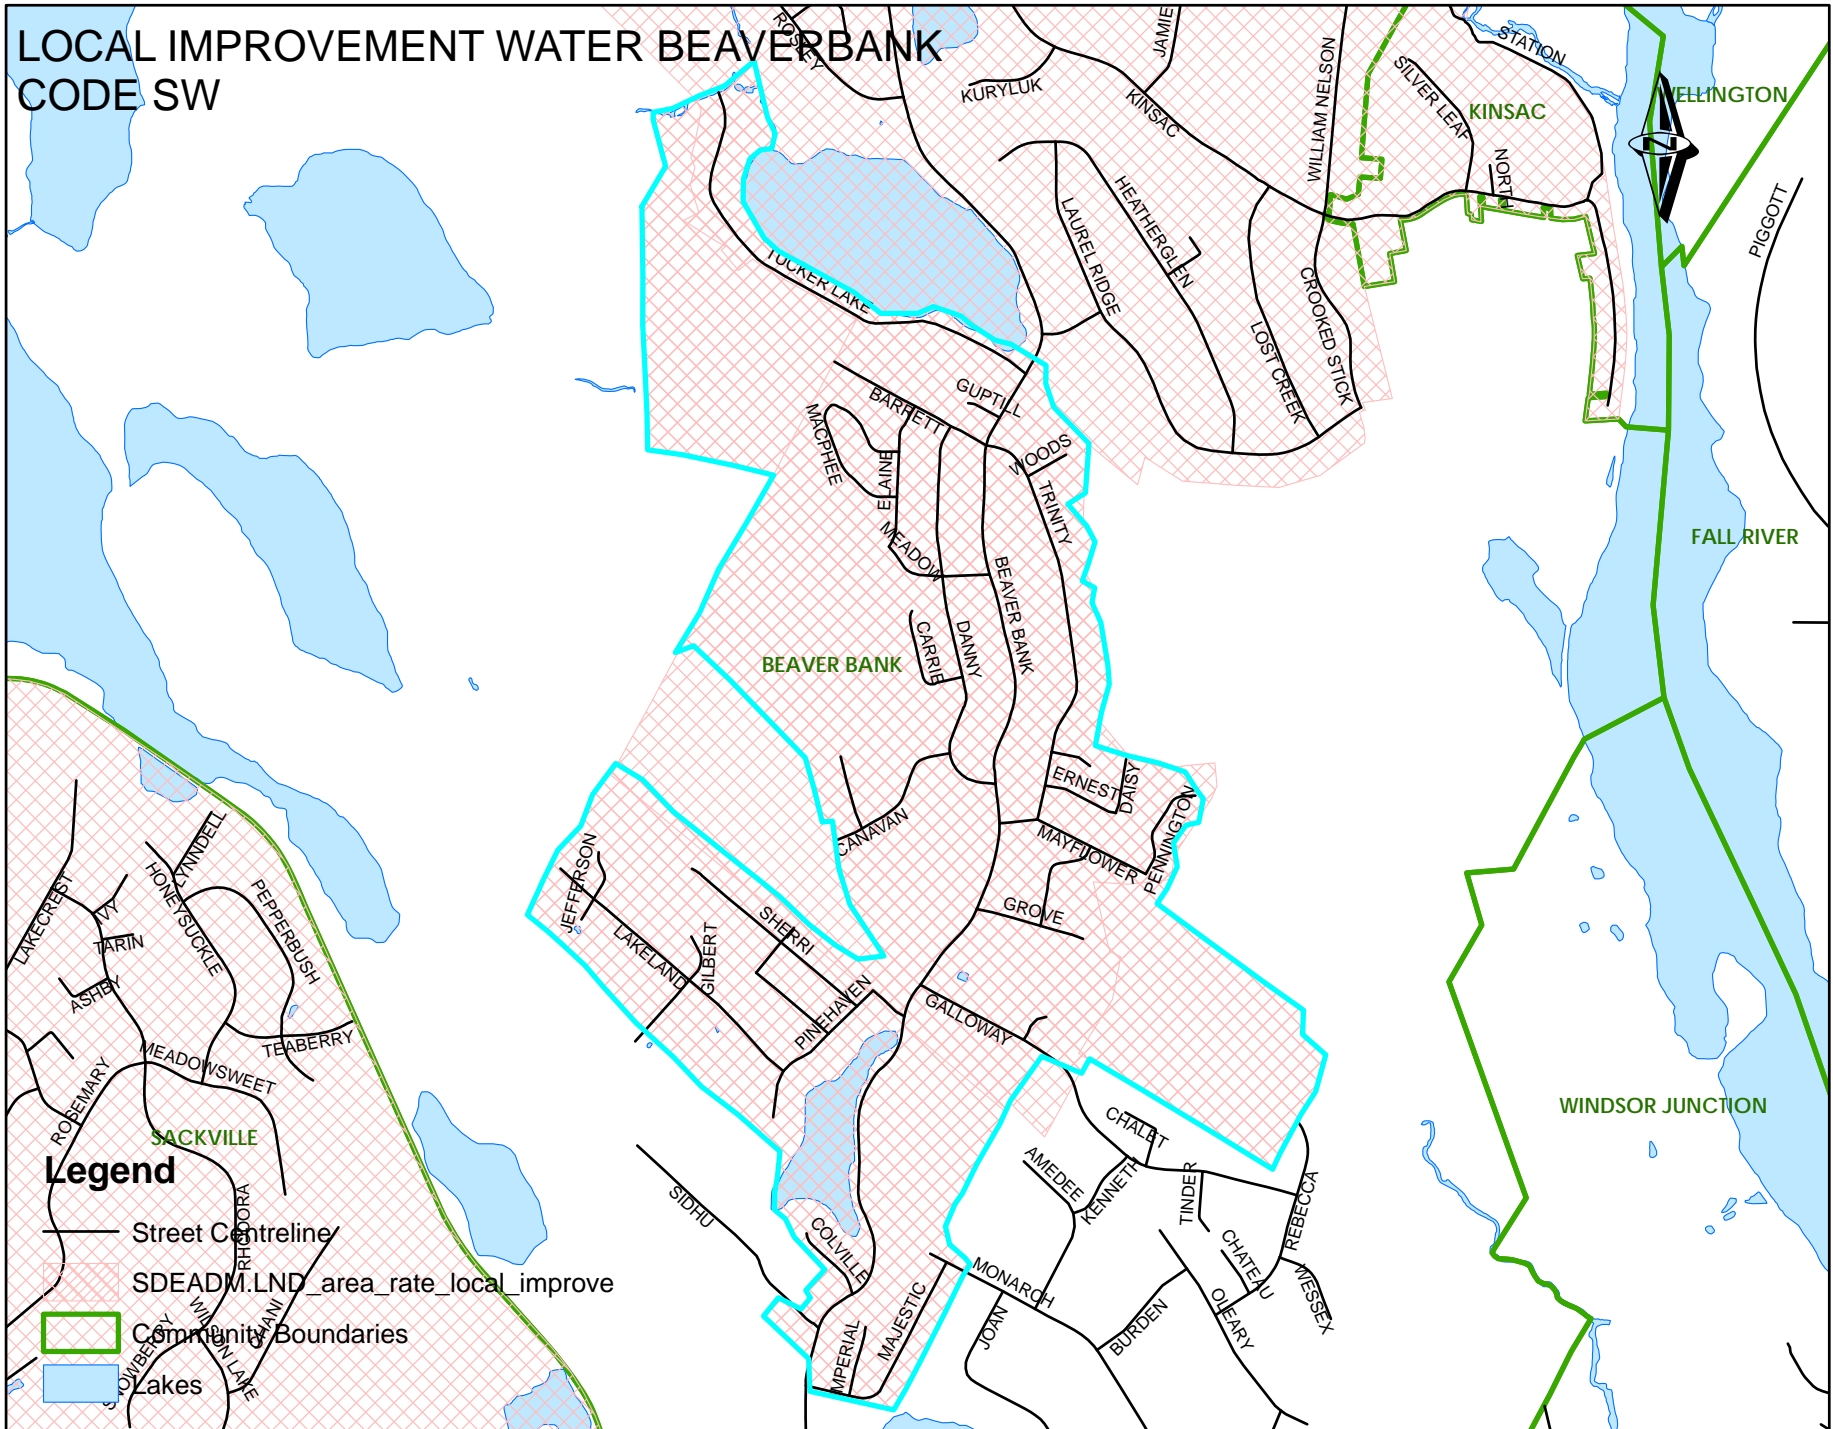

LOCAL IMPROVEMENT WATER BEAVERBANK CODE SW

Legend

- Street Centreline
- SDEADM.LND_area_rate_local_improve
- Community Boundaries
- Lakes