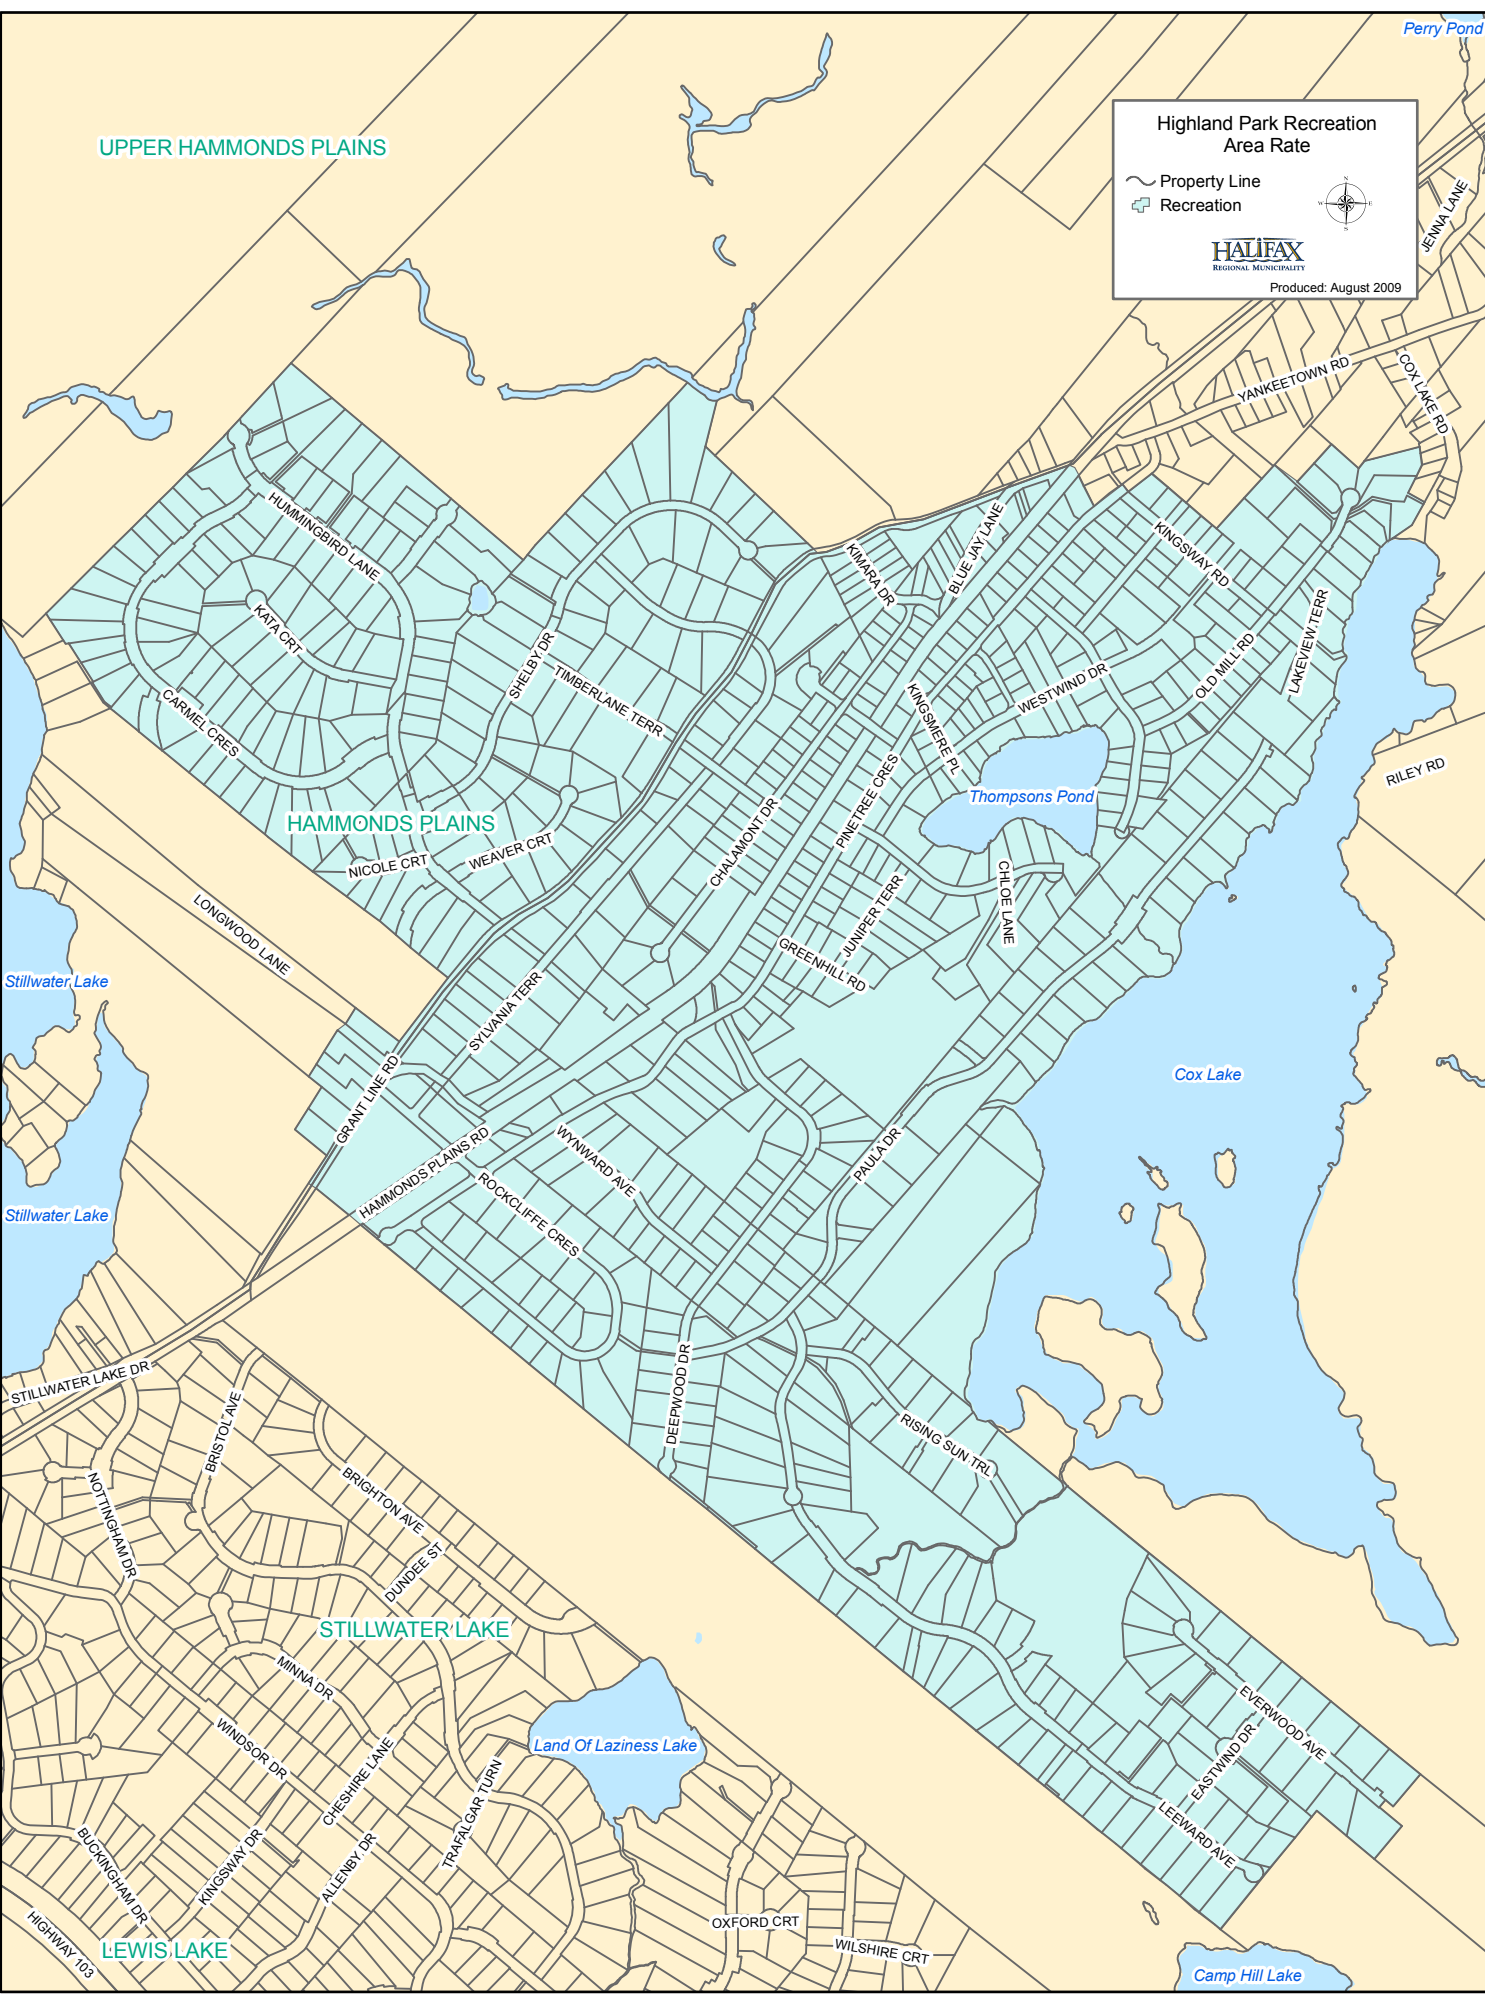

Stillwater Lake

Stillwater Lake

STILLWATER LAKE

Land Of Laziness Lake

LEWIS LAKE

Camp Hill Lake

HIGHWAY 103

JENNA LANE

YANKEETOWN RD  
COX LAKE RD

HUMMINGBIRD LANE  
KATA CRT  
CARMEL CRES

SHELBY DR  
TIMBERLANE TERR

KUMARA DR  
BLUE BAY LANE

KINGSWAY RD  
WESTWIND DR

OLD MILL RD  
LAKEVIEW TERR

LONGWOOD LANE

NICOLE CRT  
WEAVER CRT

CHARMOUNT DR  
PINE TREE CRES

KINGSWIRE PL  
GREENHILL RD

CHLOE LANE

RILEY RD

GRANT LINE RD  
SYLVANIA TERR

WYNNARD AVE  
ROCKCLIFFE CRES

DEEPWOOD DR  
PAULA DR

RISING SUN TRL

STILLWATER LAKE DR  
NOTTINGHAM DR

BRISTOL AVE  
BRIGHTON AVE

DUNDEE ST

MINNA DR  
WINDSOR DR

CHESHIRE LANE  
ALENBY DR

TRAFALGAR TURN

BUCKINGHAM DR  
KINGSWAY DR

OXFORD CRT  
WILSHIRE CRT