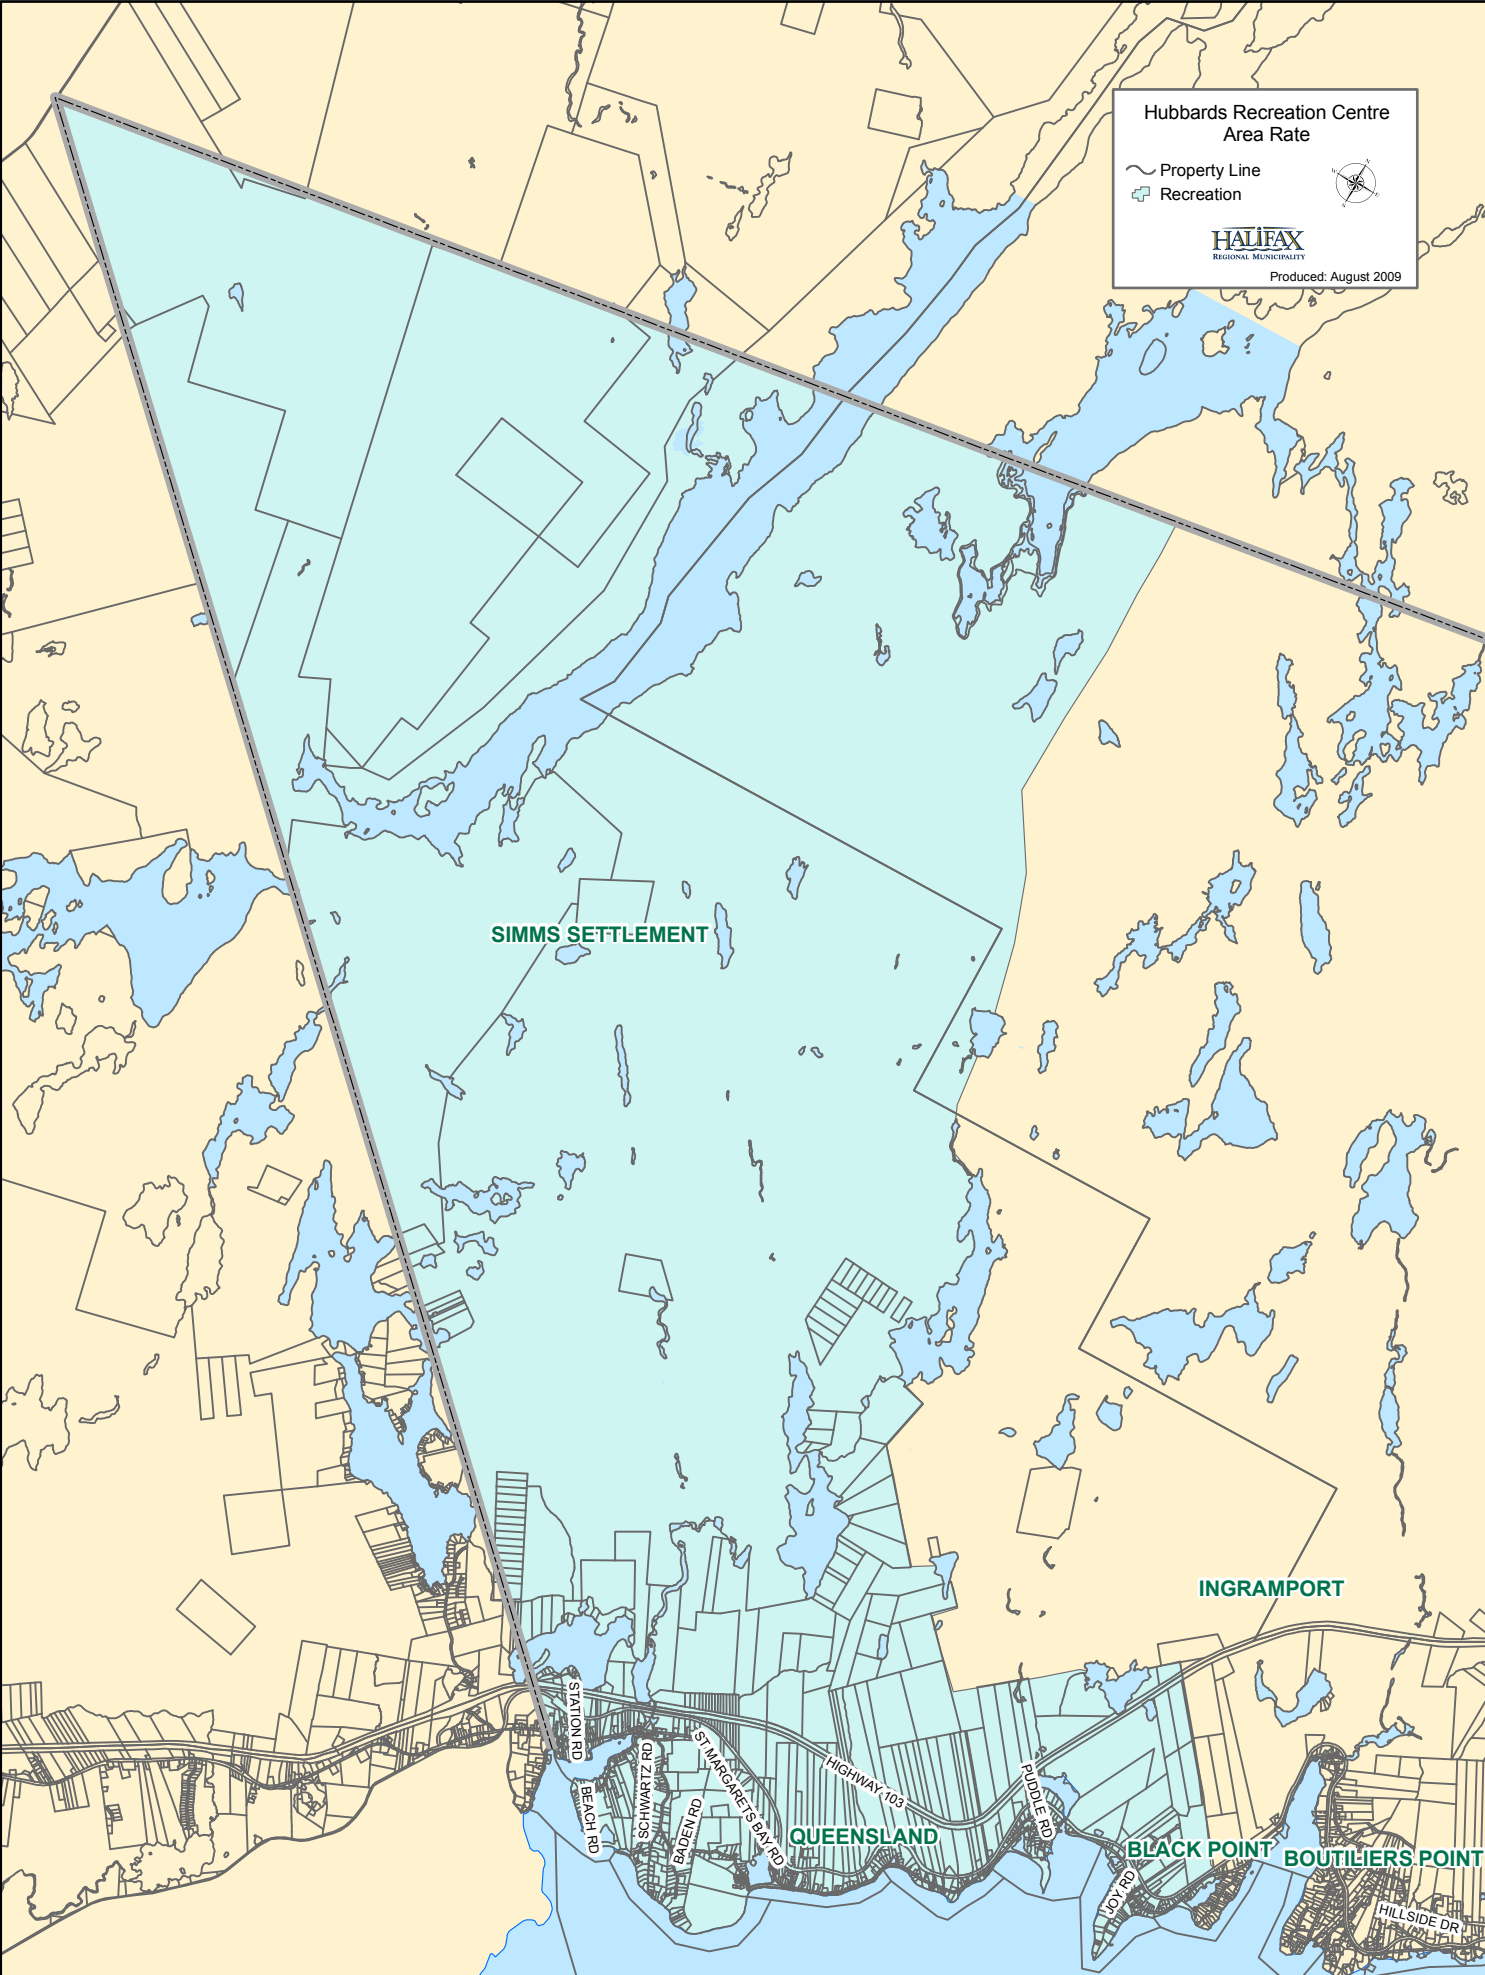

Hubbards Recreation Centre  
Area Rate

- Property Line
- Recreation

**HALIFAX**  
REGIONAL MUNICIPALITY

Produced: August 2009

SIMMS SETTLEMENT

INGRAMPORT

QUEENSLAND

BLACK POINT

BOUTILIER'S POINT

STATION RD

BEACH RD

SCHWARTZ RD

BADEN RD

ST MARGARET'S BAY RD

HIGHWAY 103

PUDDE RD