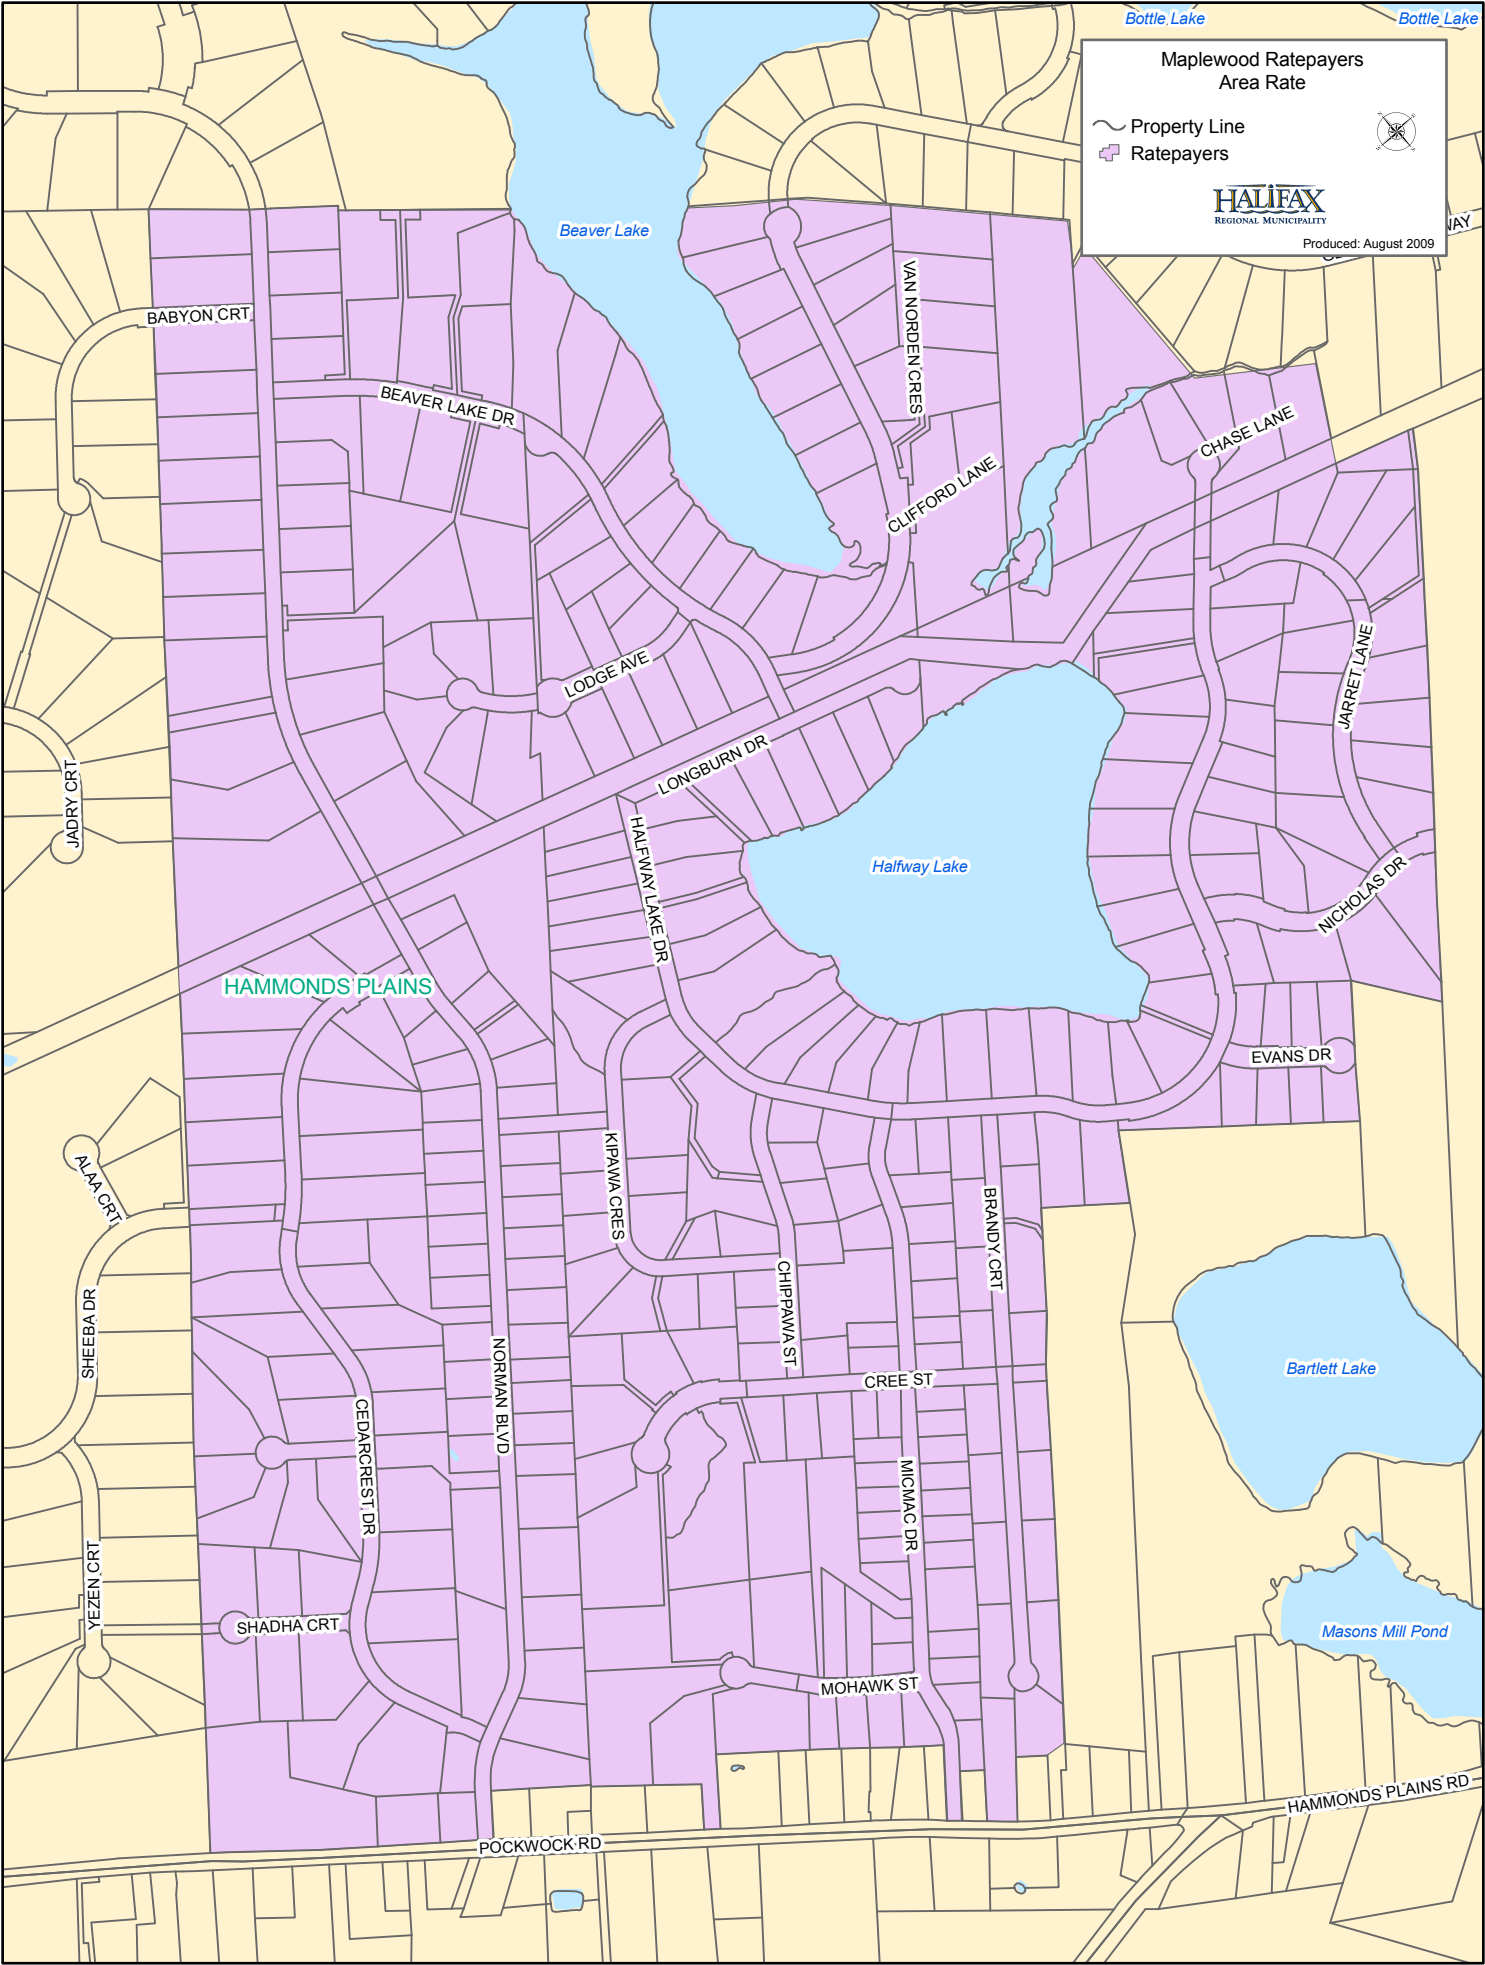

Bottle Lake

Maplewood Ratepayers Area Rate

- Property Line
- Ratepayers

HALIFAX
REGIONAL MUNICIPALITY

Produced: August 2009

Beaver Lake

Halfway Lake

Bartlett Lake

Masons Mill Pond

HAMMONDS PLAINS

BABYON CRT

BEAVER LAKE DR

LODGE AVE

LONGBURN DR

HALFWAY LAKE DR

KIPAWA CRES

CHIPPAWA ST

CREE ST

MICMAC DR

MOHAWK ST

POCKWOCK RD

HAMMONDS PLAINS RD

VAN NORDEN CRES

CLIFFORD LANE

CHASE LANE

JARRET LANE

NICHOLAS DR

EVANS DR

BRANDY CRT

NORMAN BLVD

CEDARCREST DR

ALAA CRT