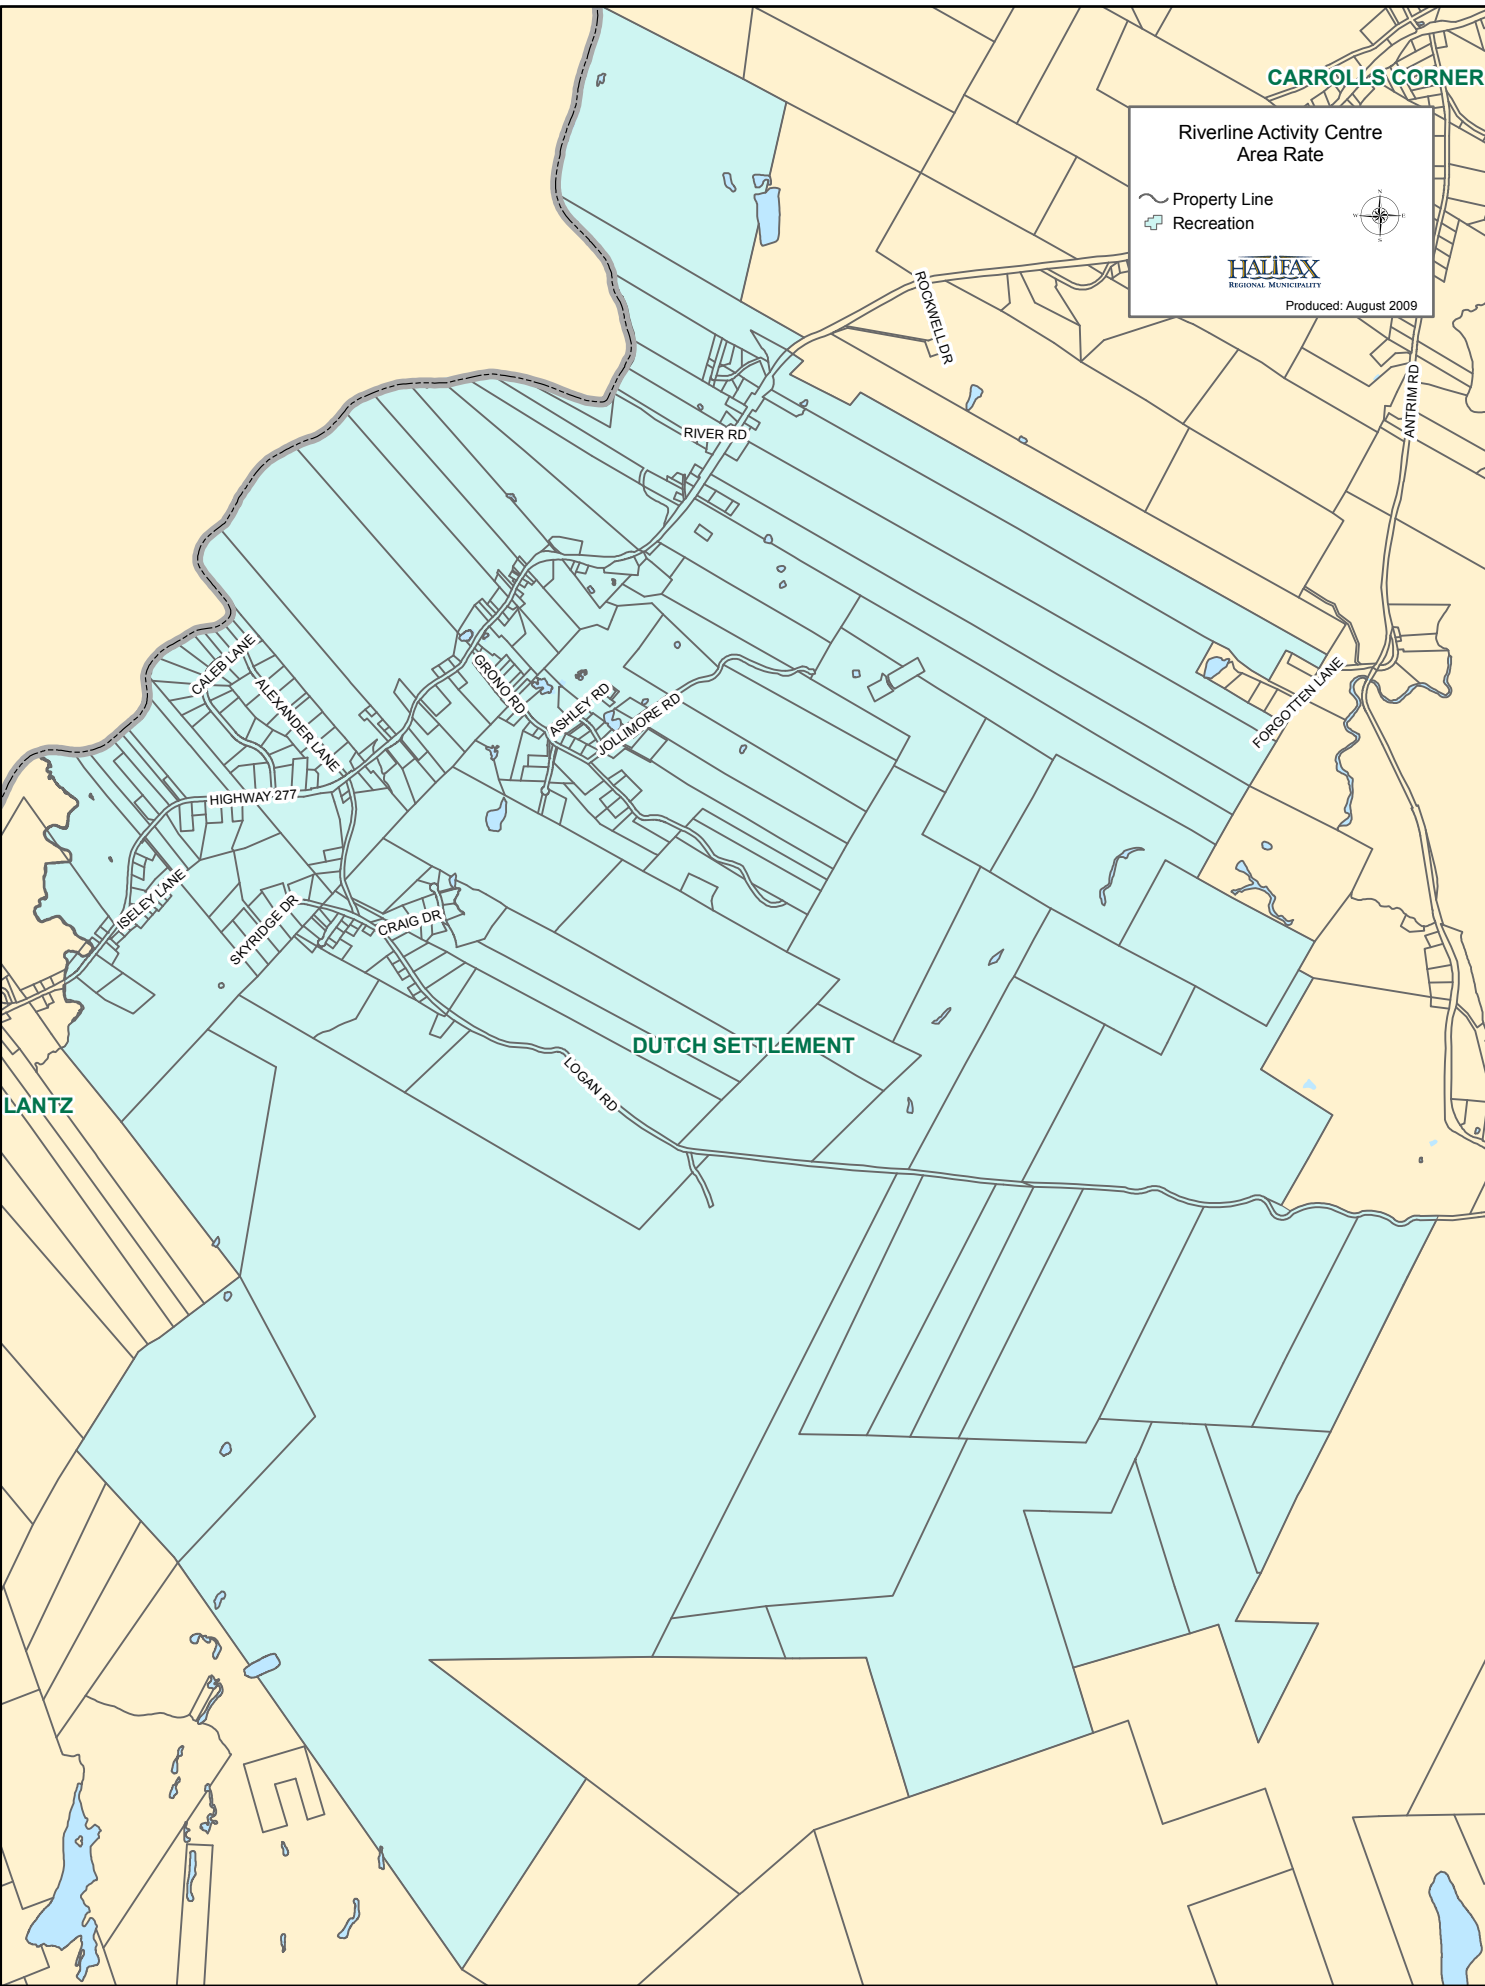

CARROLLS CORNER

Riverline Activity Centre
Area Rate

- Property Line
- Recreation

Produced: August 2009

LANTZ

DUTCH SETTLEMENT

CALEB LANE
ALEXANDER LANE

HIGHWAY 277

ISELEY LANE

SKYRIDGE DR

CRAIG DR

GRONO RD

ASHLEY RD

JOLLIMORE RD

RIVER RD

ROCKWELL DR

ANTRIM RD

FORGOTTEN LANE

LOGAN RD