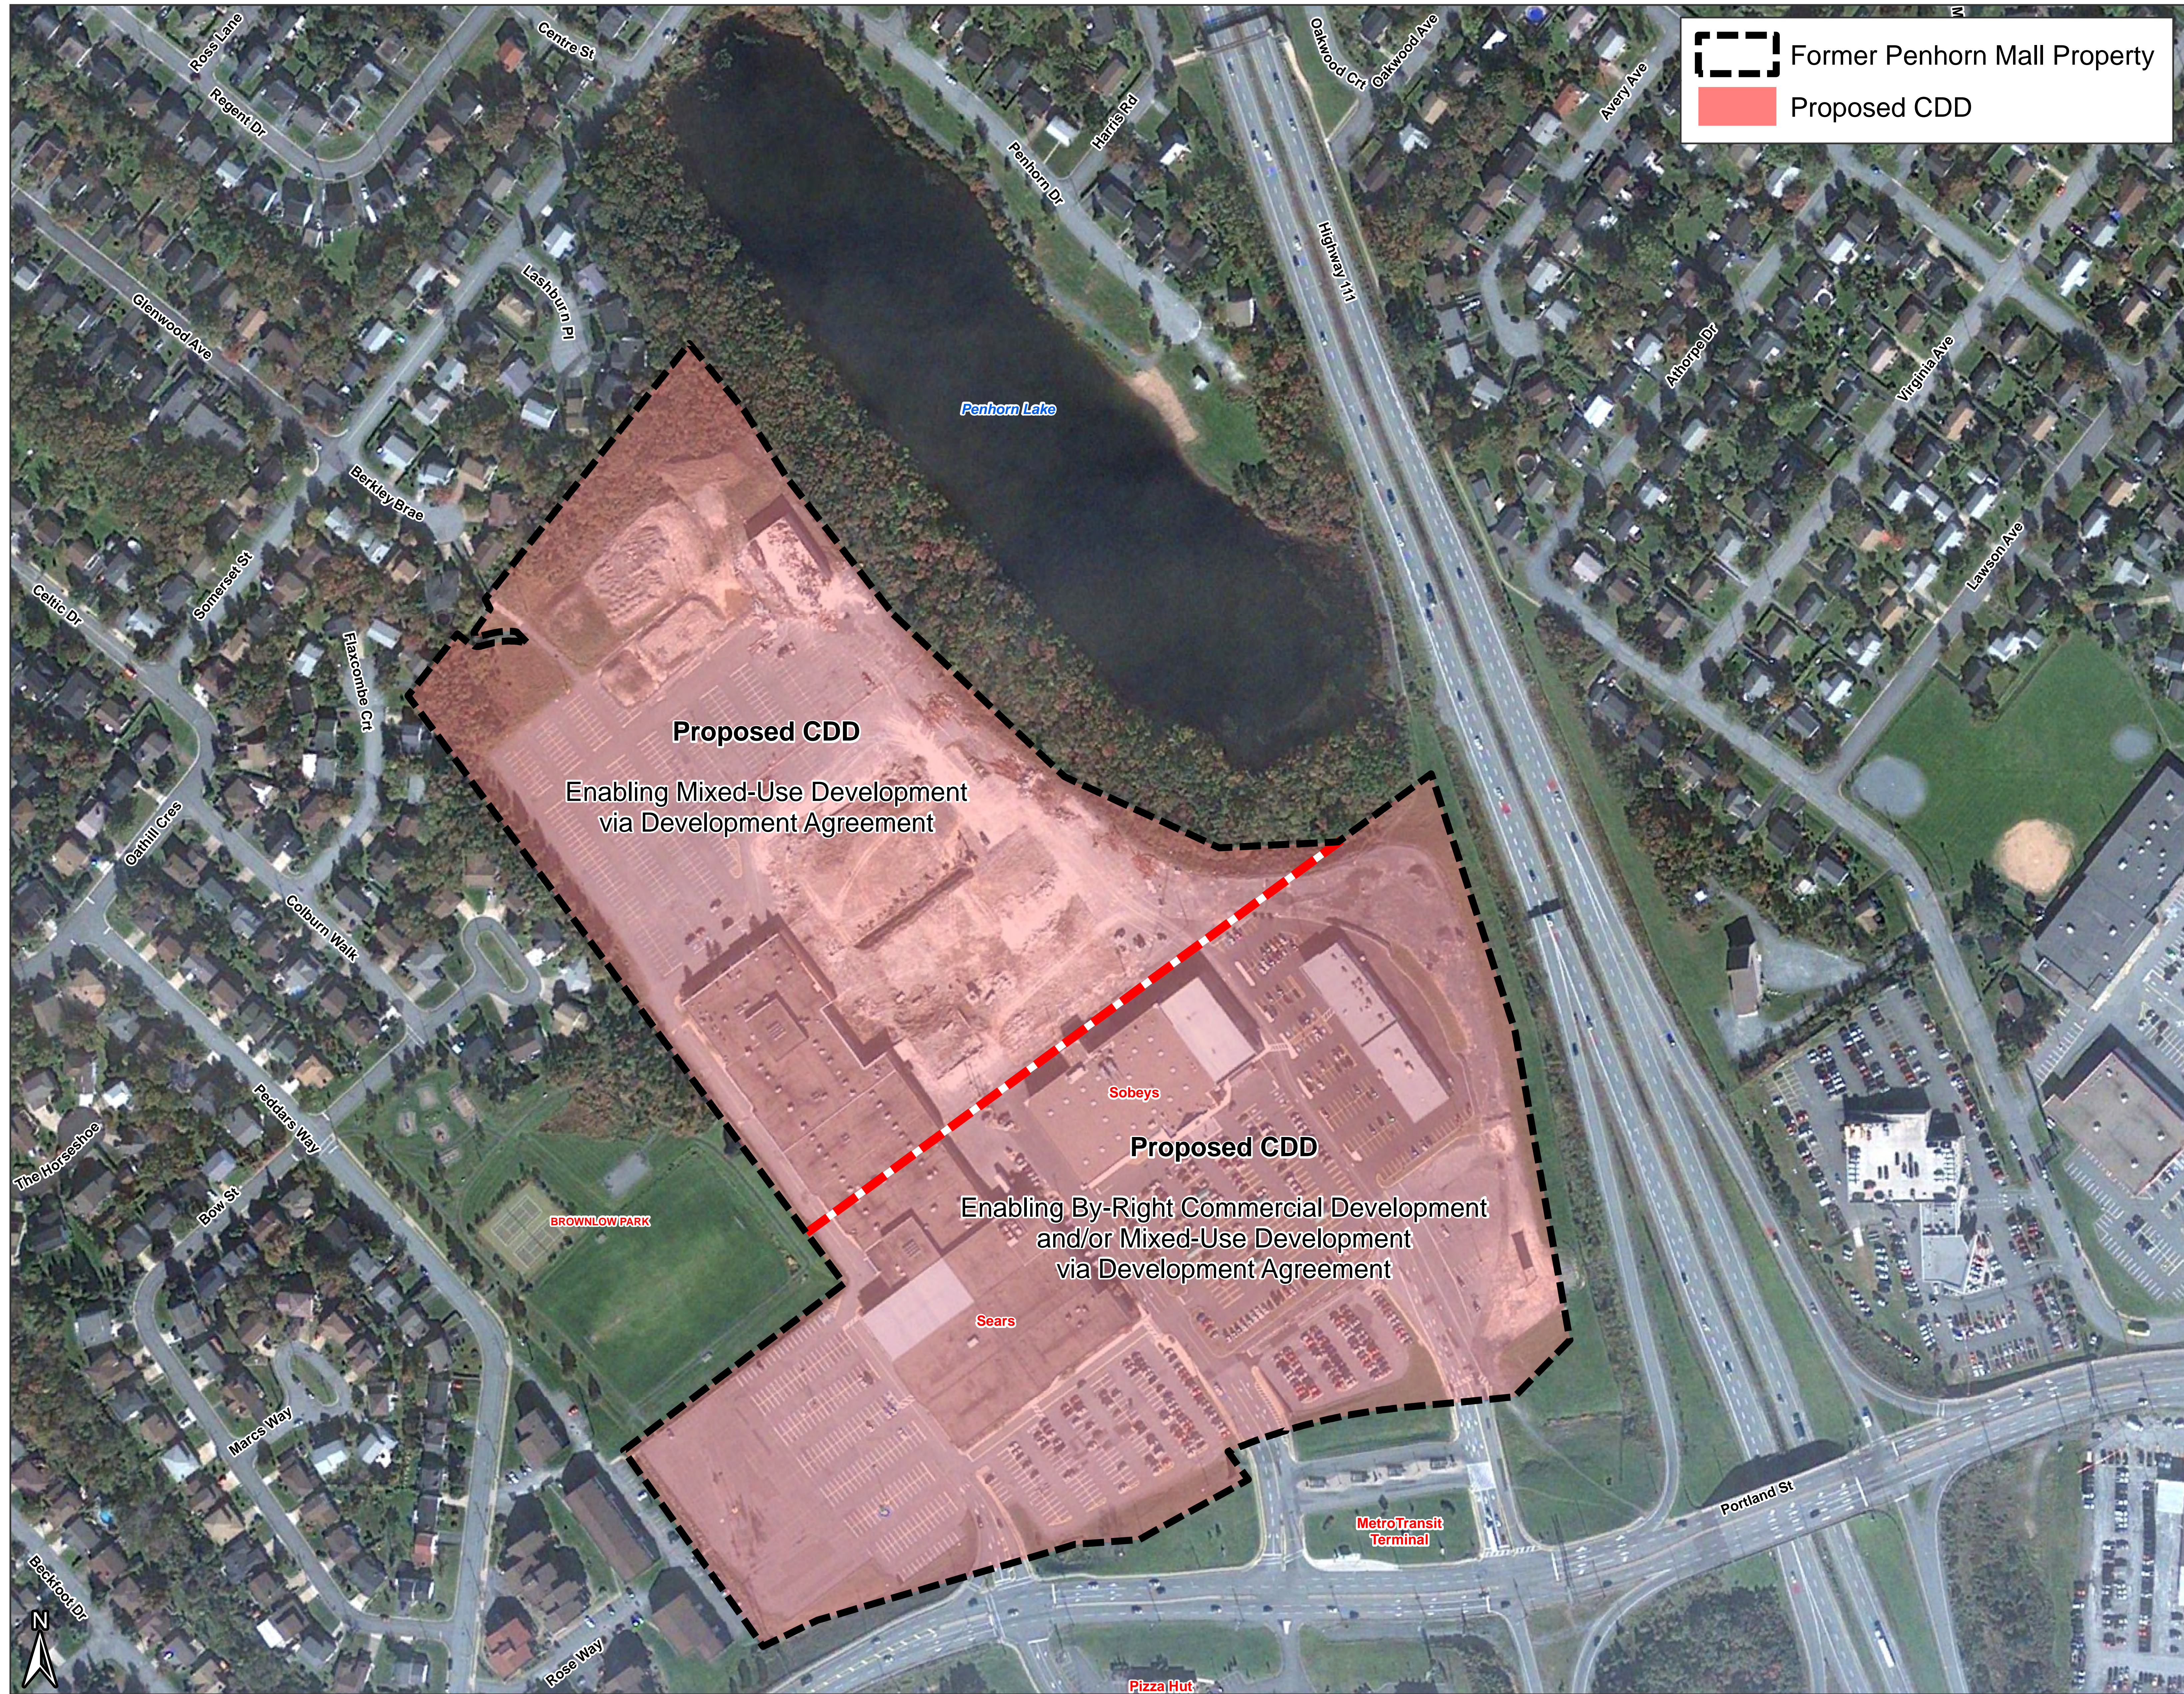

PROPOSED DARTMOUTH PLAN AMENDMENTS

Former Penhorn Mall Property

Proposed Comprehensive Development District (CDD)

November 23, 2011

Imagery Source: Google Earth Imagery Date: October 13, 2010

The following is a graphical representation and although care has been taken to ensure the best possible quality, HRM does not guarantee the accuracy of this document.