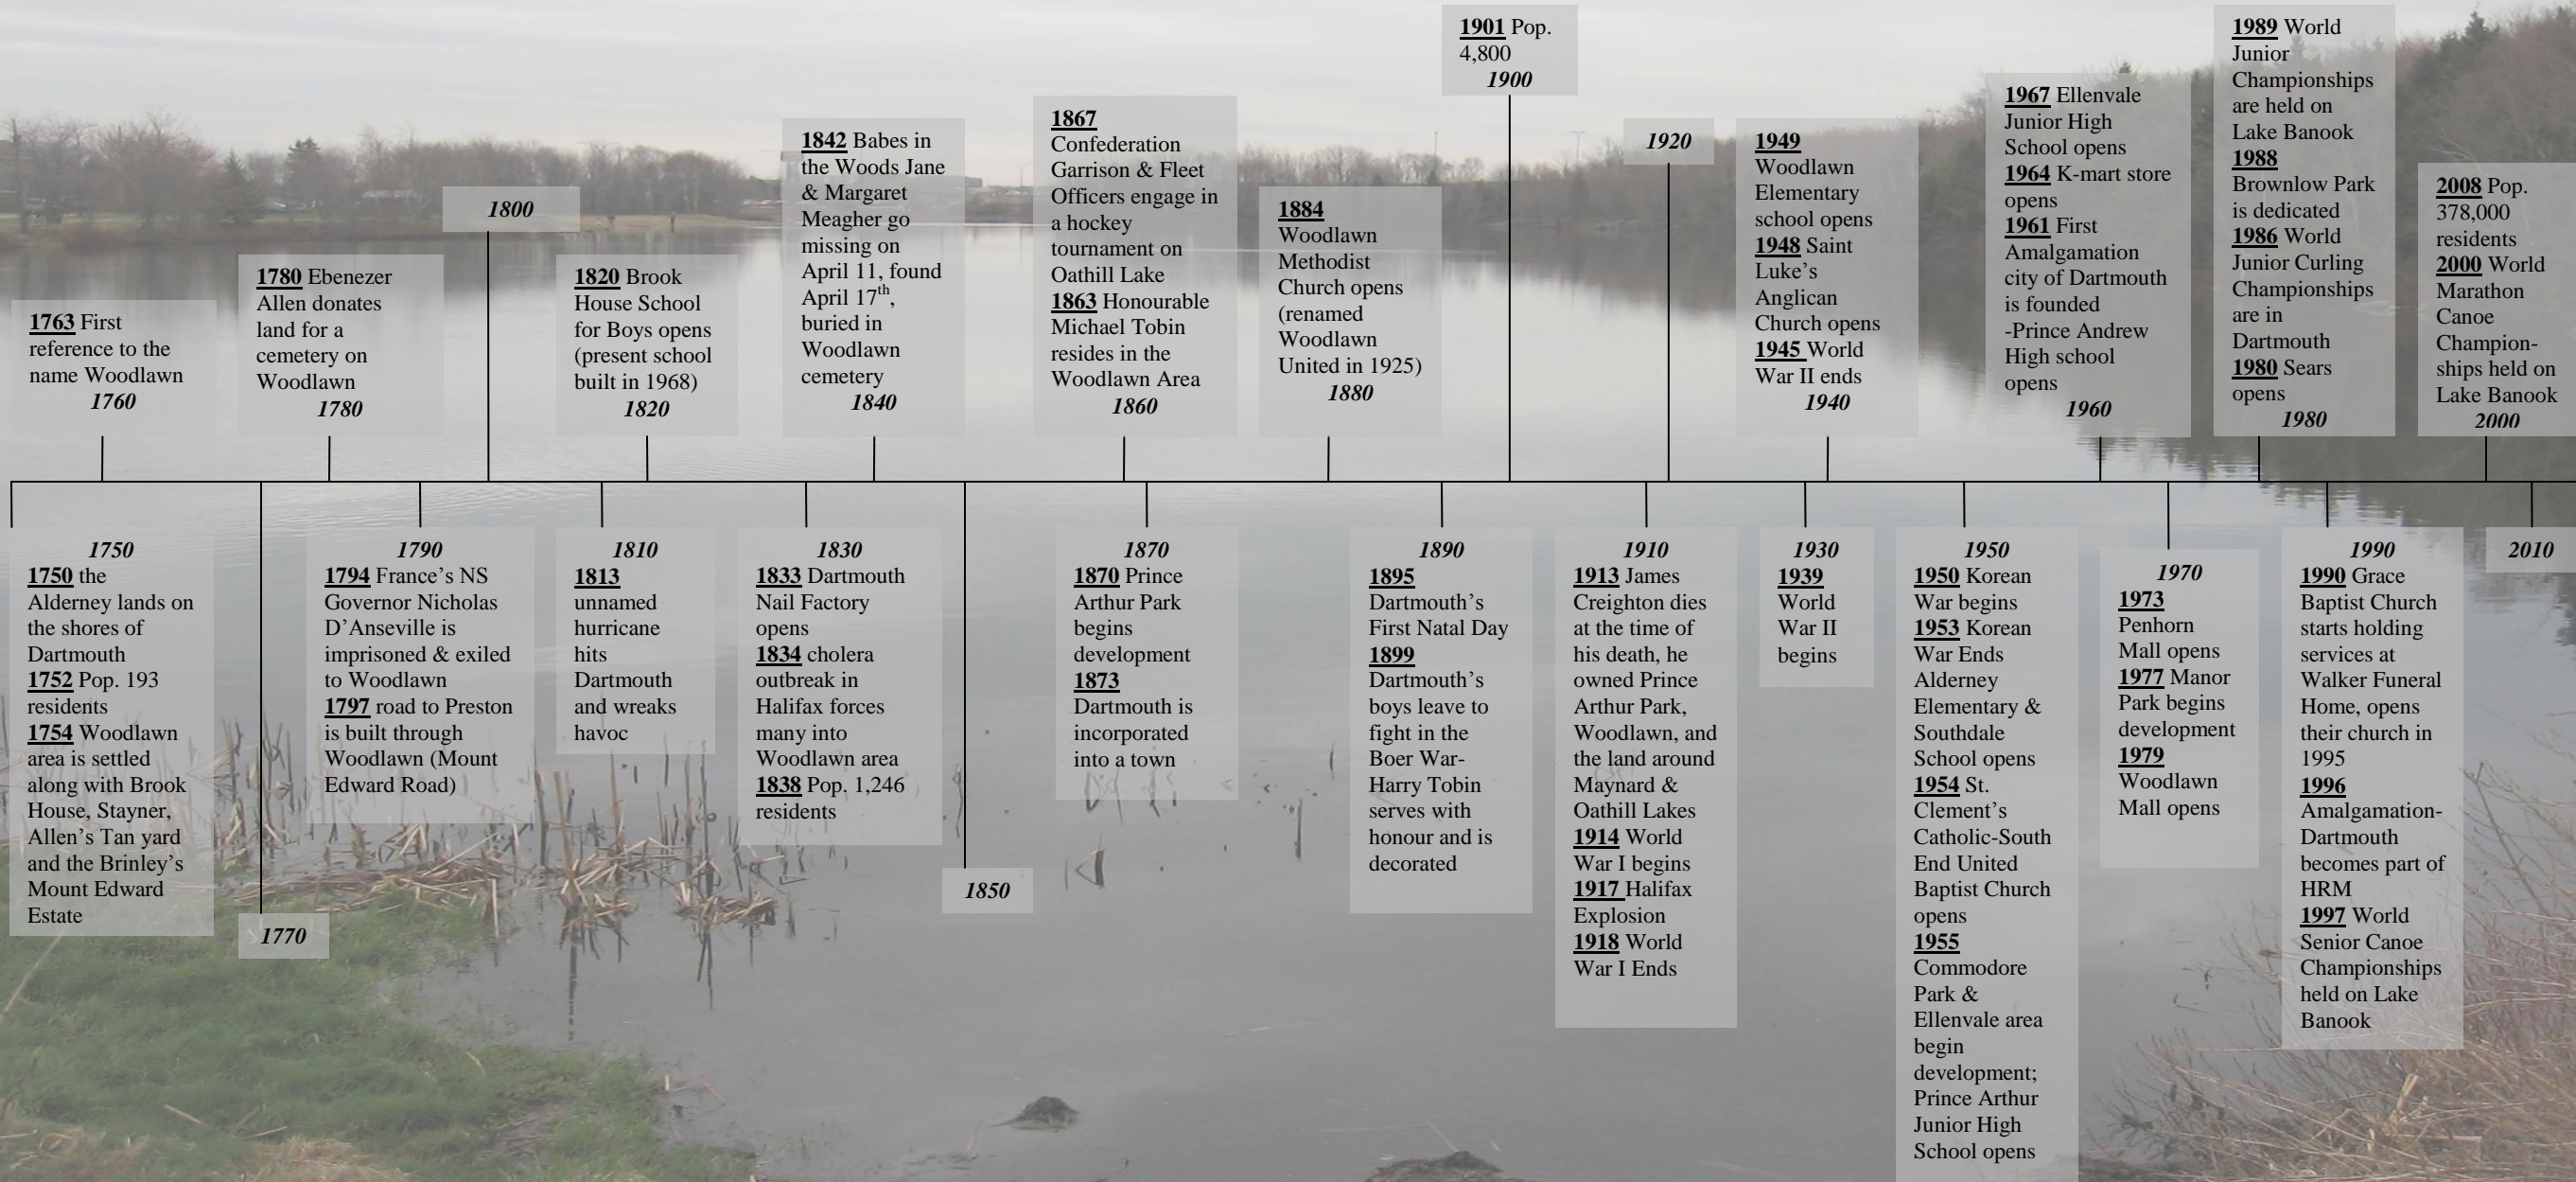

PENHORN / WOODLAWN HISTORIC TIMELINE

AMICITA GRESIMUS - THROUGH FRIENDSHIP WE GROW PLACE OF FIR AND SPRUCE - MI^W KMAQ SAYING