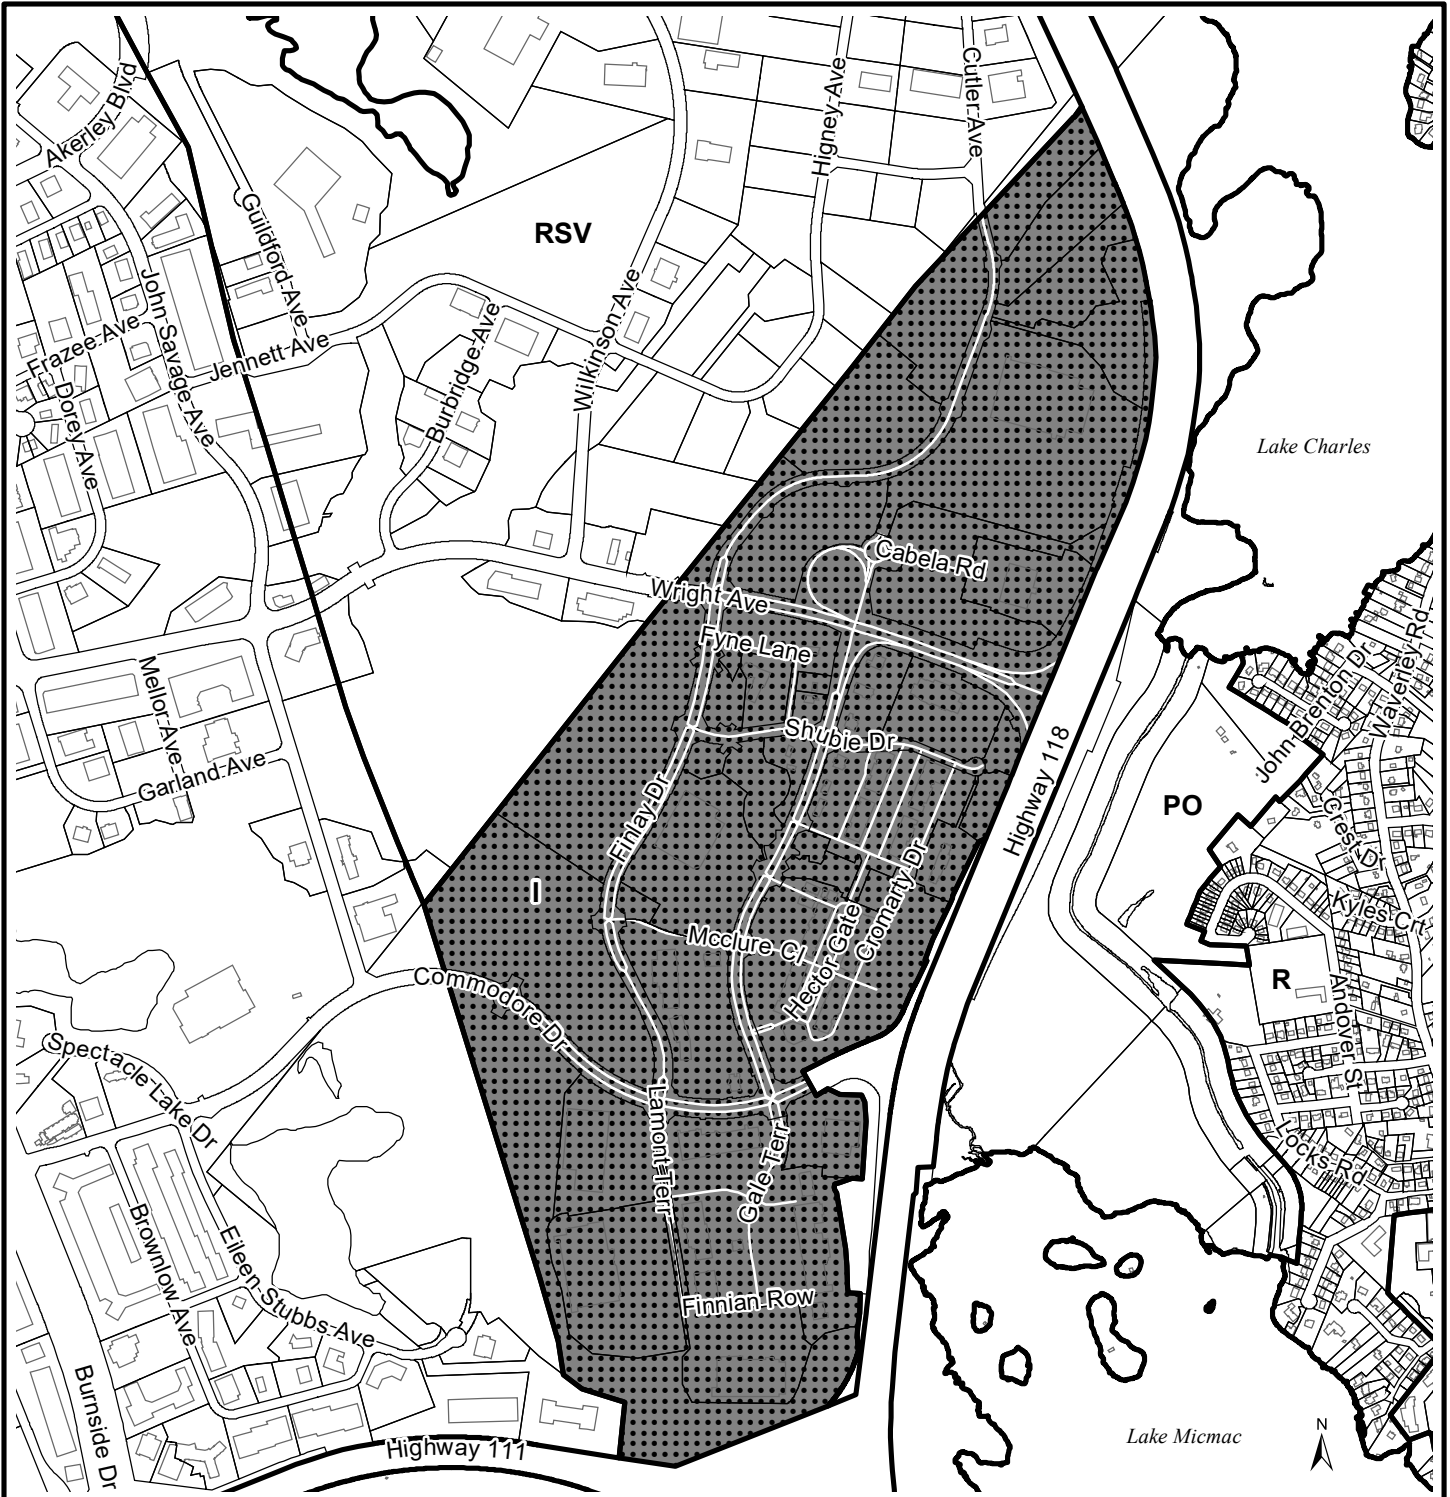

Attachment A-3: Map 12 Burnside Mixed Use Comprehensive Development District

Map 12 - Burnside Mixed Use Comprehensive Development District

HALIFAX

 Burnside Comprehensive Development District Sub-Designation

Designations

- I Industrial
- R Residential
- RSV Reserve
- PO Park & Open Space

This map is an unofficial reproduction of a portion of the Generalized Future Land Use Map for the plan area indicated.

HRM does not guarantee the accuracy of any representation on this plan.

Dartmouth Plan Area