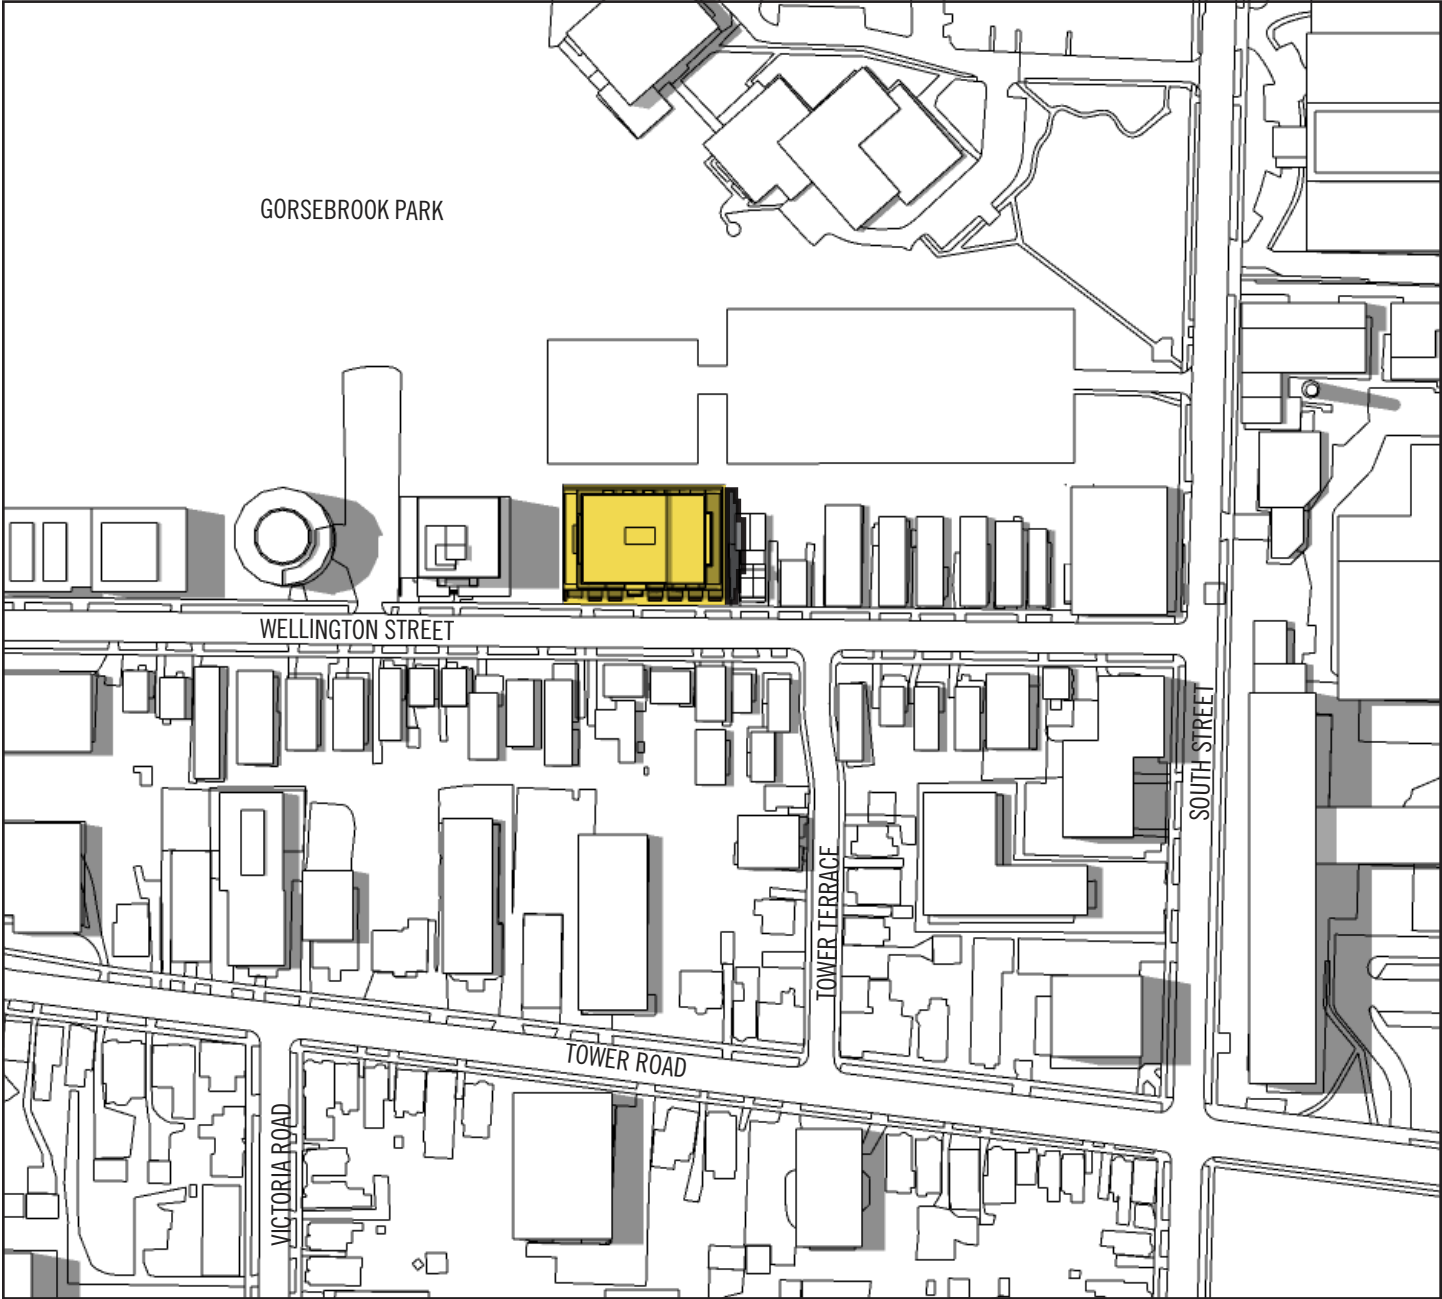

SHADOW STUDY - 9AM JUNE 21

WELLINGTON APARTMENTS