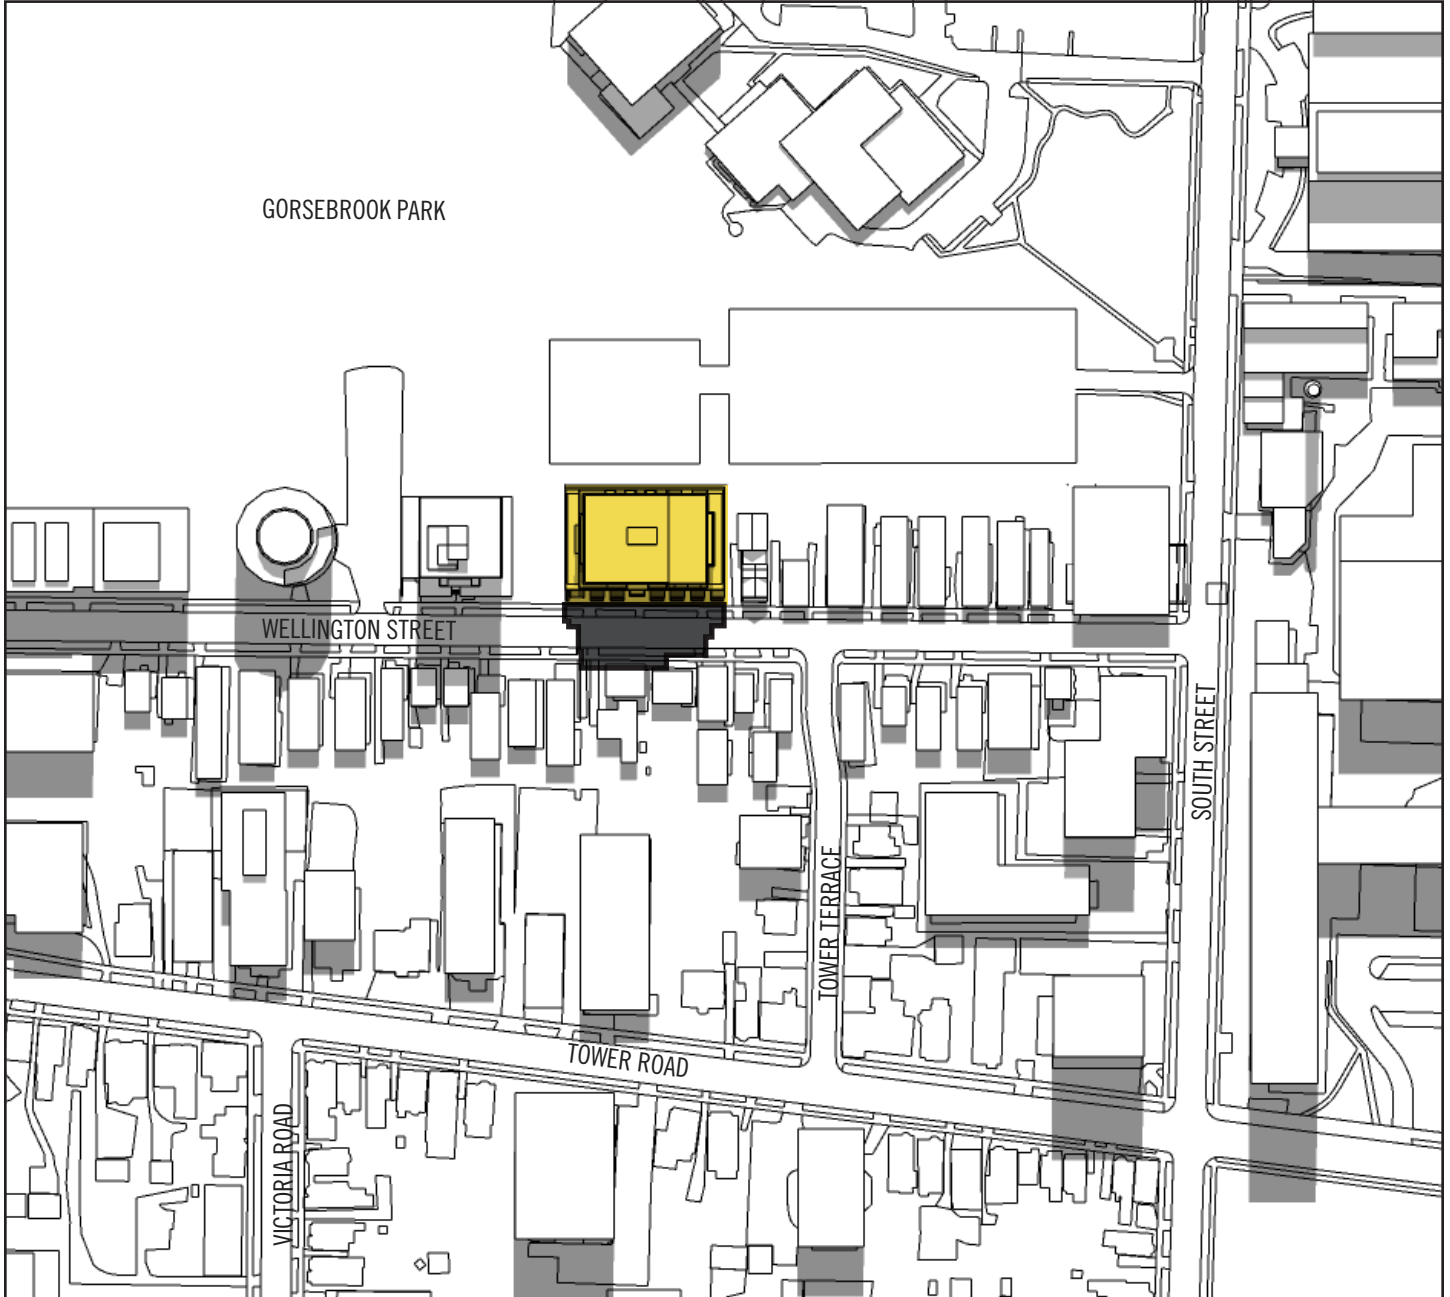

SHADOW STUDY - 12PM JUNE 21

WELLINGTON APARTMENTS

SHADOW STUDY - 3PM JUNE 21

MARCH 21, 2018