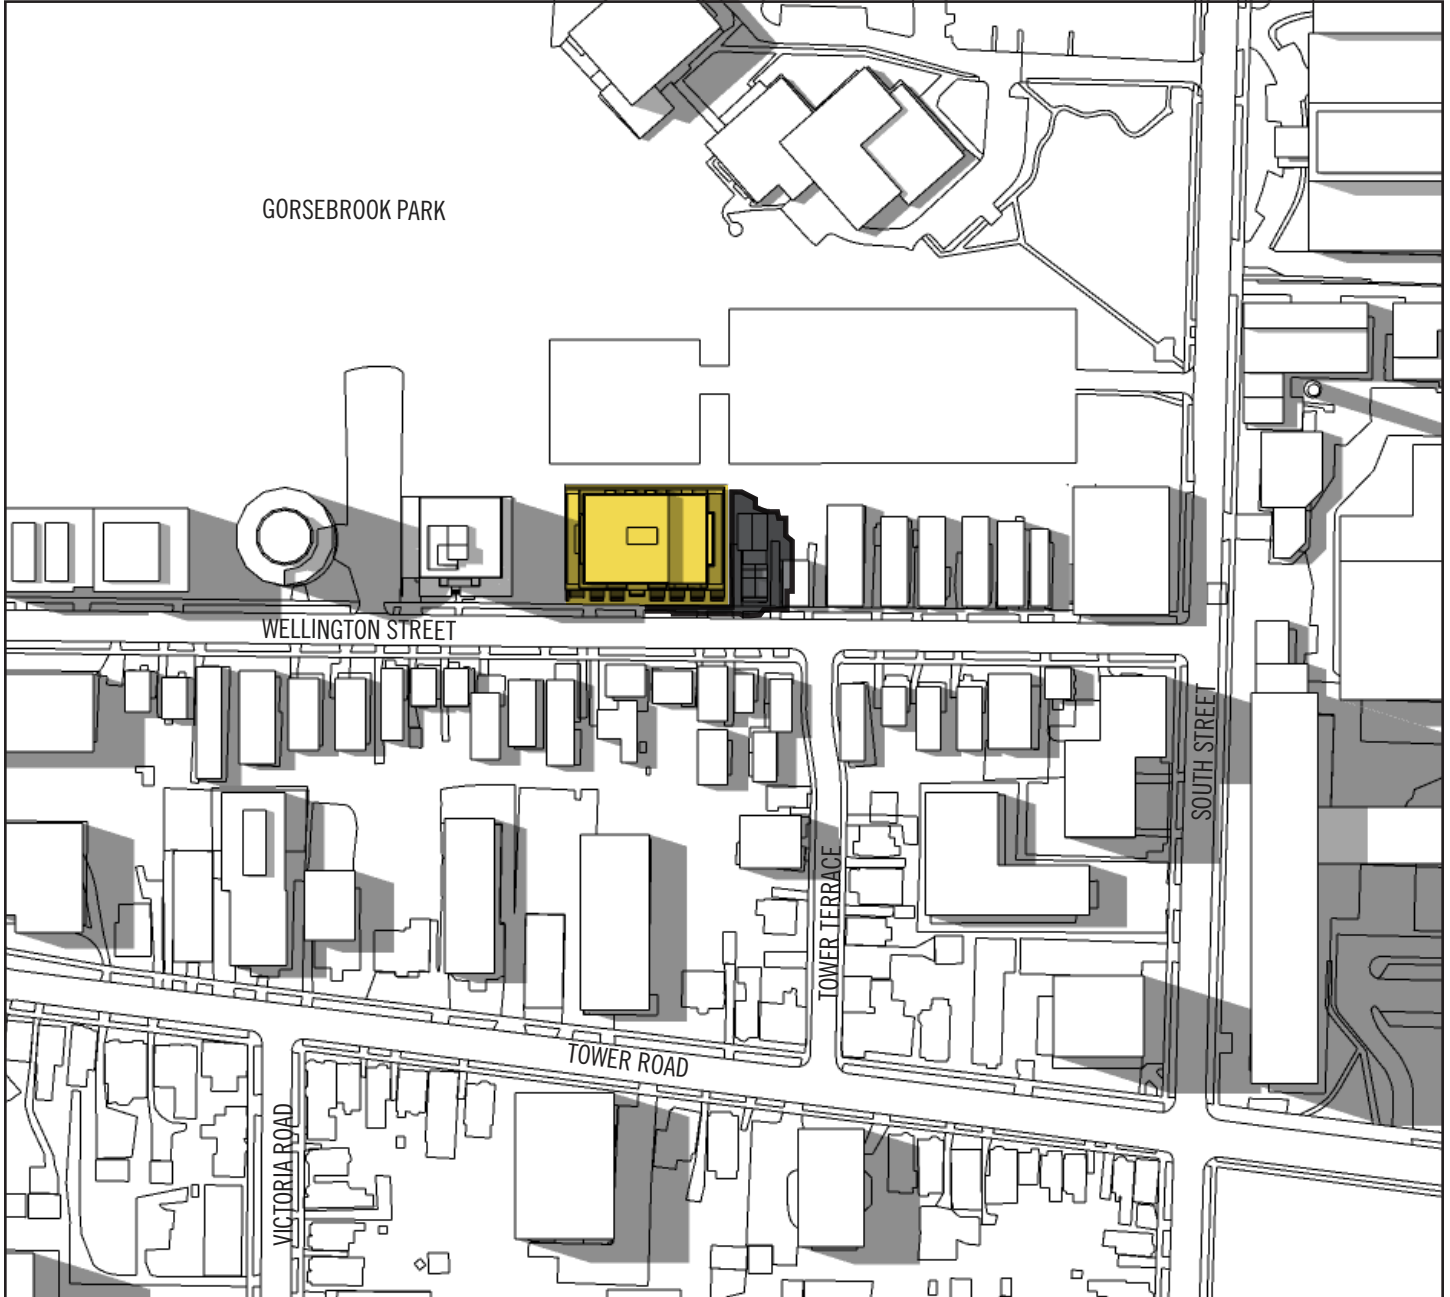

SHADOW STUDY - 9AM MARCH/SEPTEMBER 21

WELLINGTON APARTMENTS