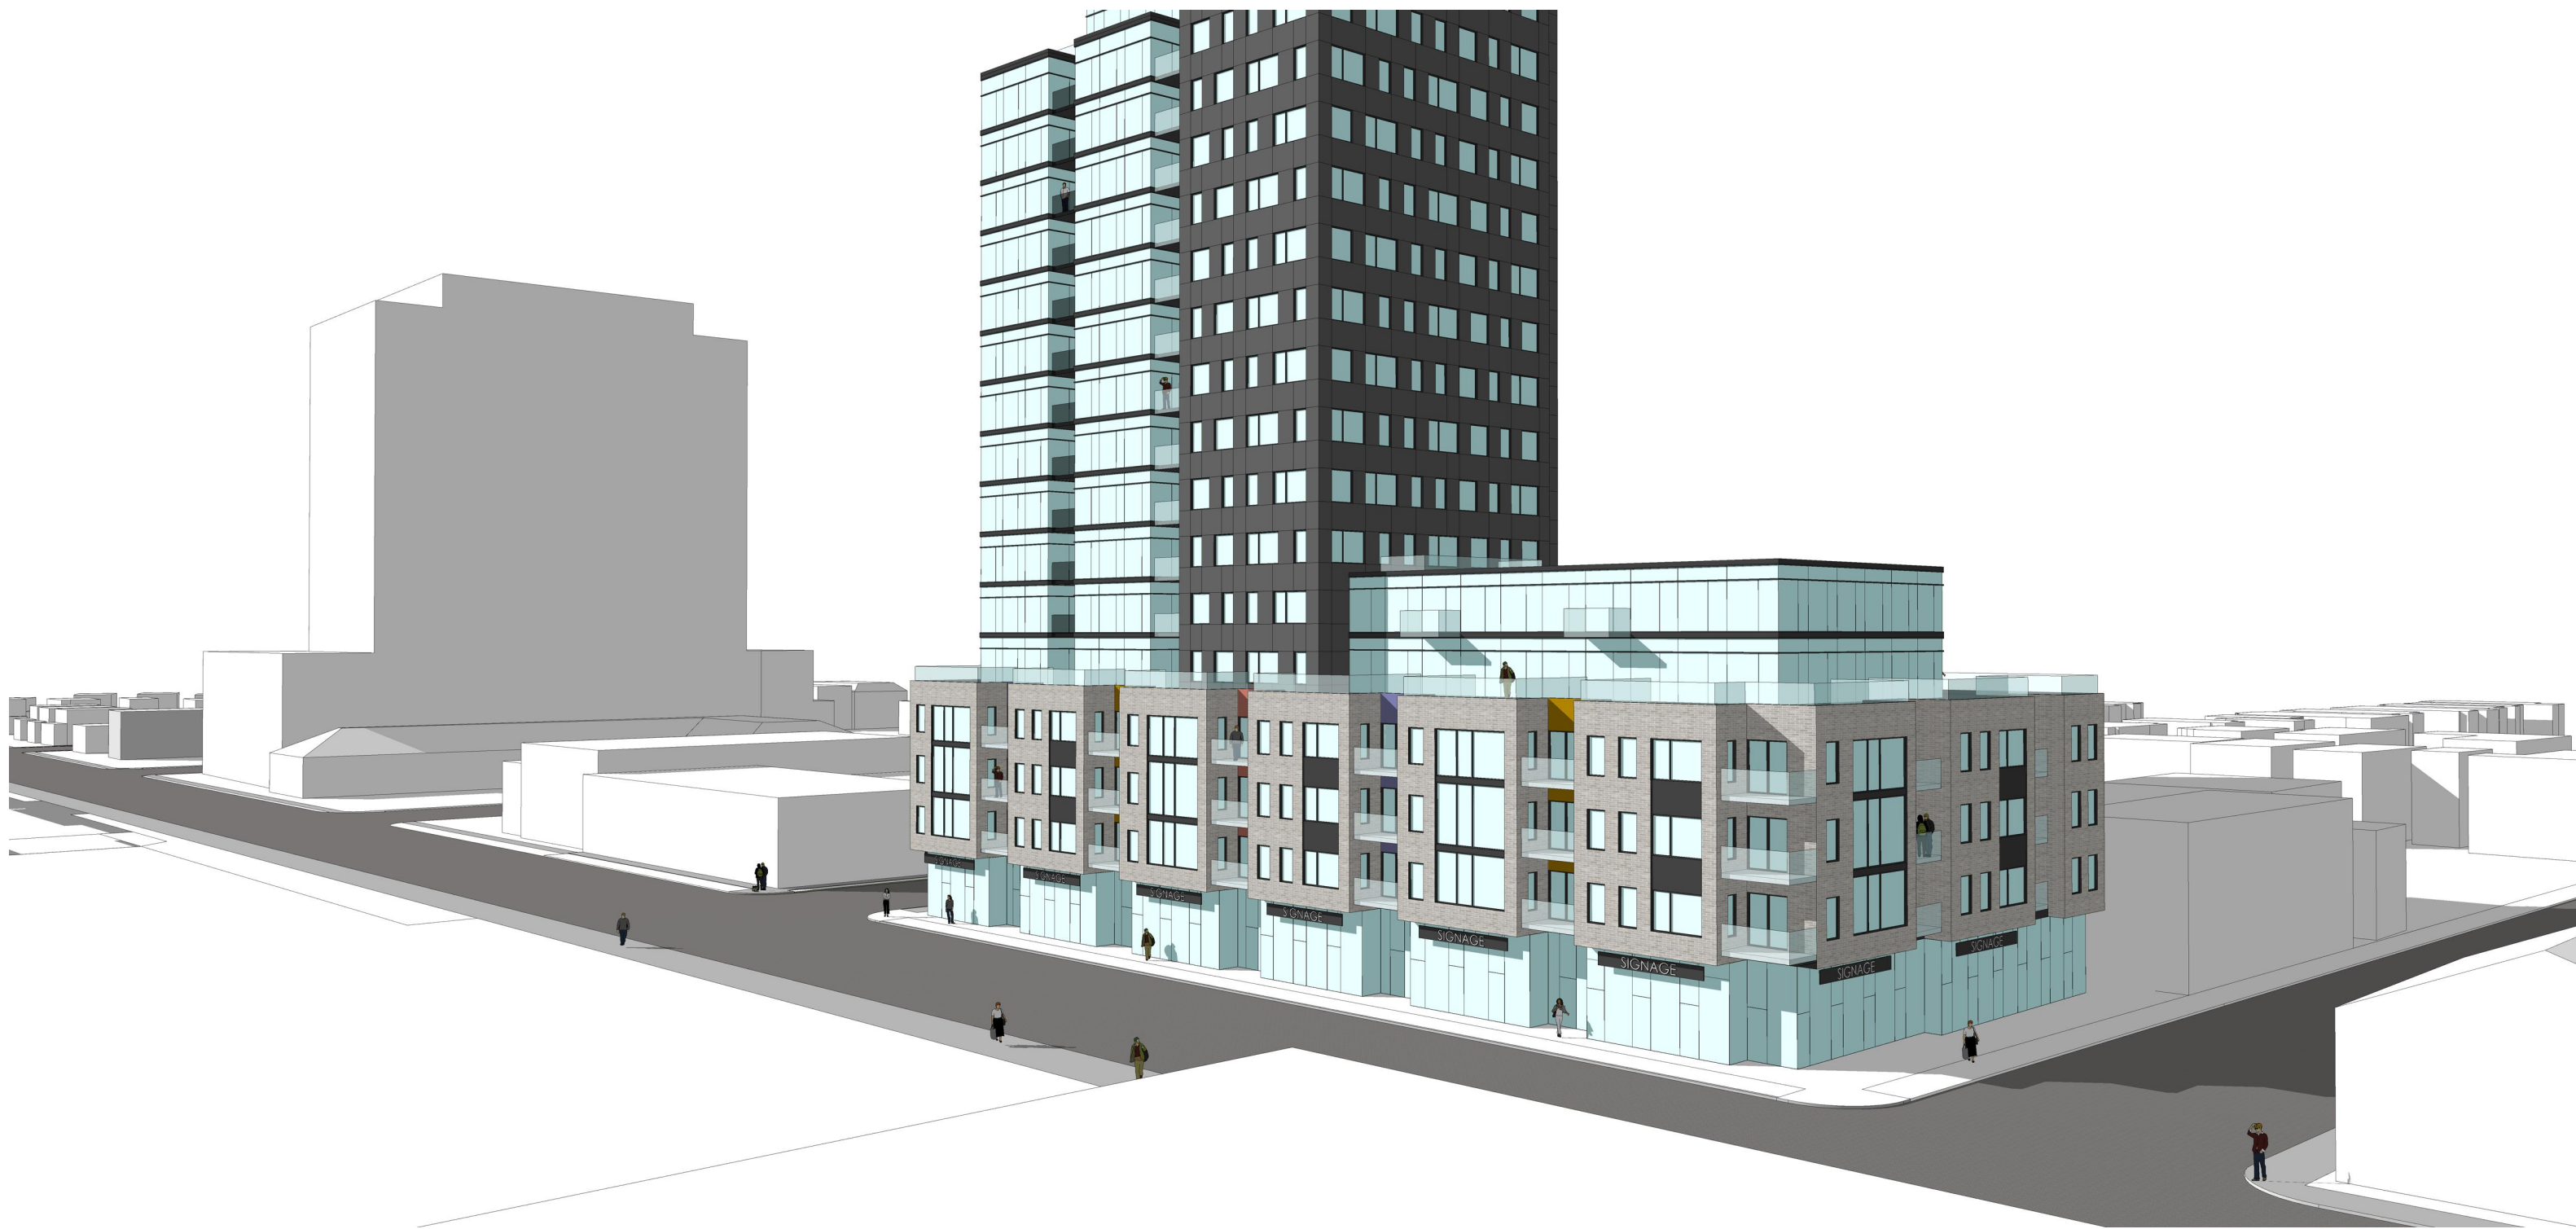

BILBY SUITES

2859 ROBIE STREET, HALIFAX NS

**ROBIE STREET NORTHBOUND
PERSPECTIVE VIEW**

Project No.: P2011.31
Scale: NTS
Date: 16 Apr 2018

WM FARES
ARCHITECTS

SK06