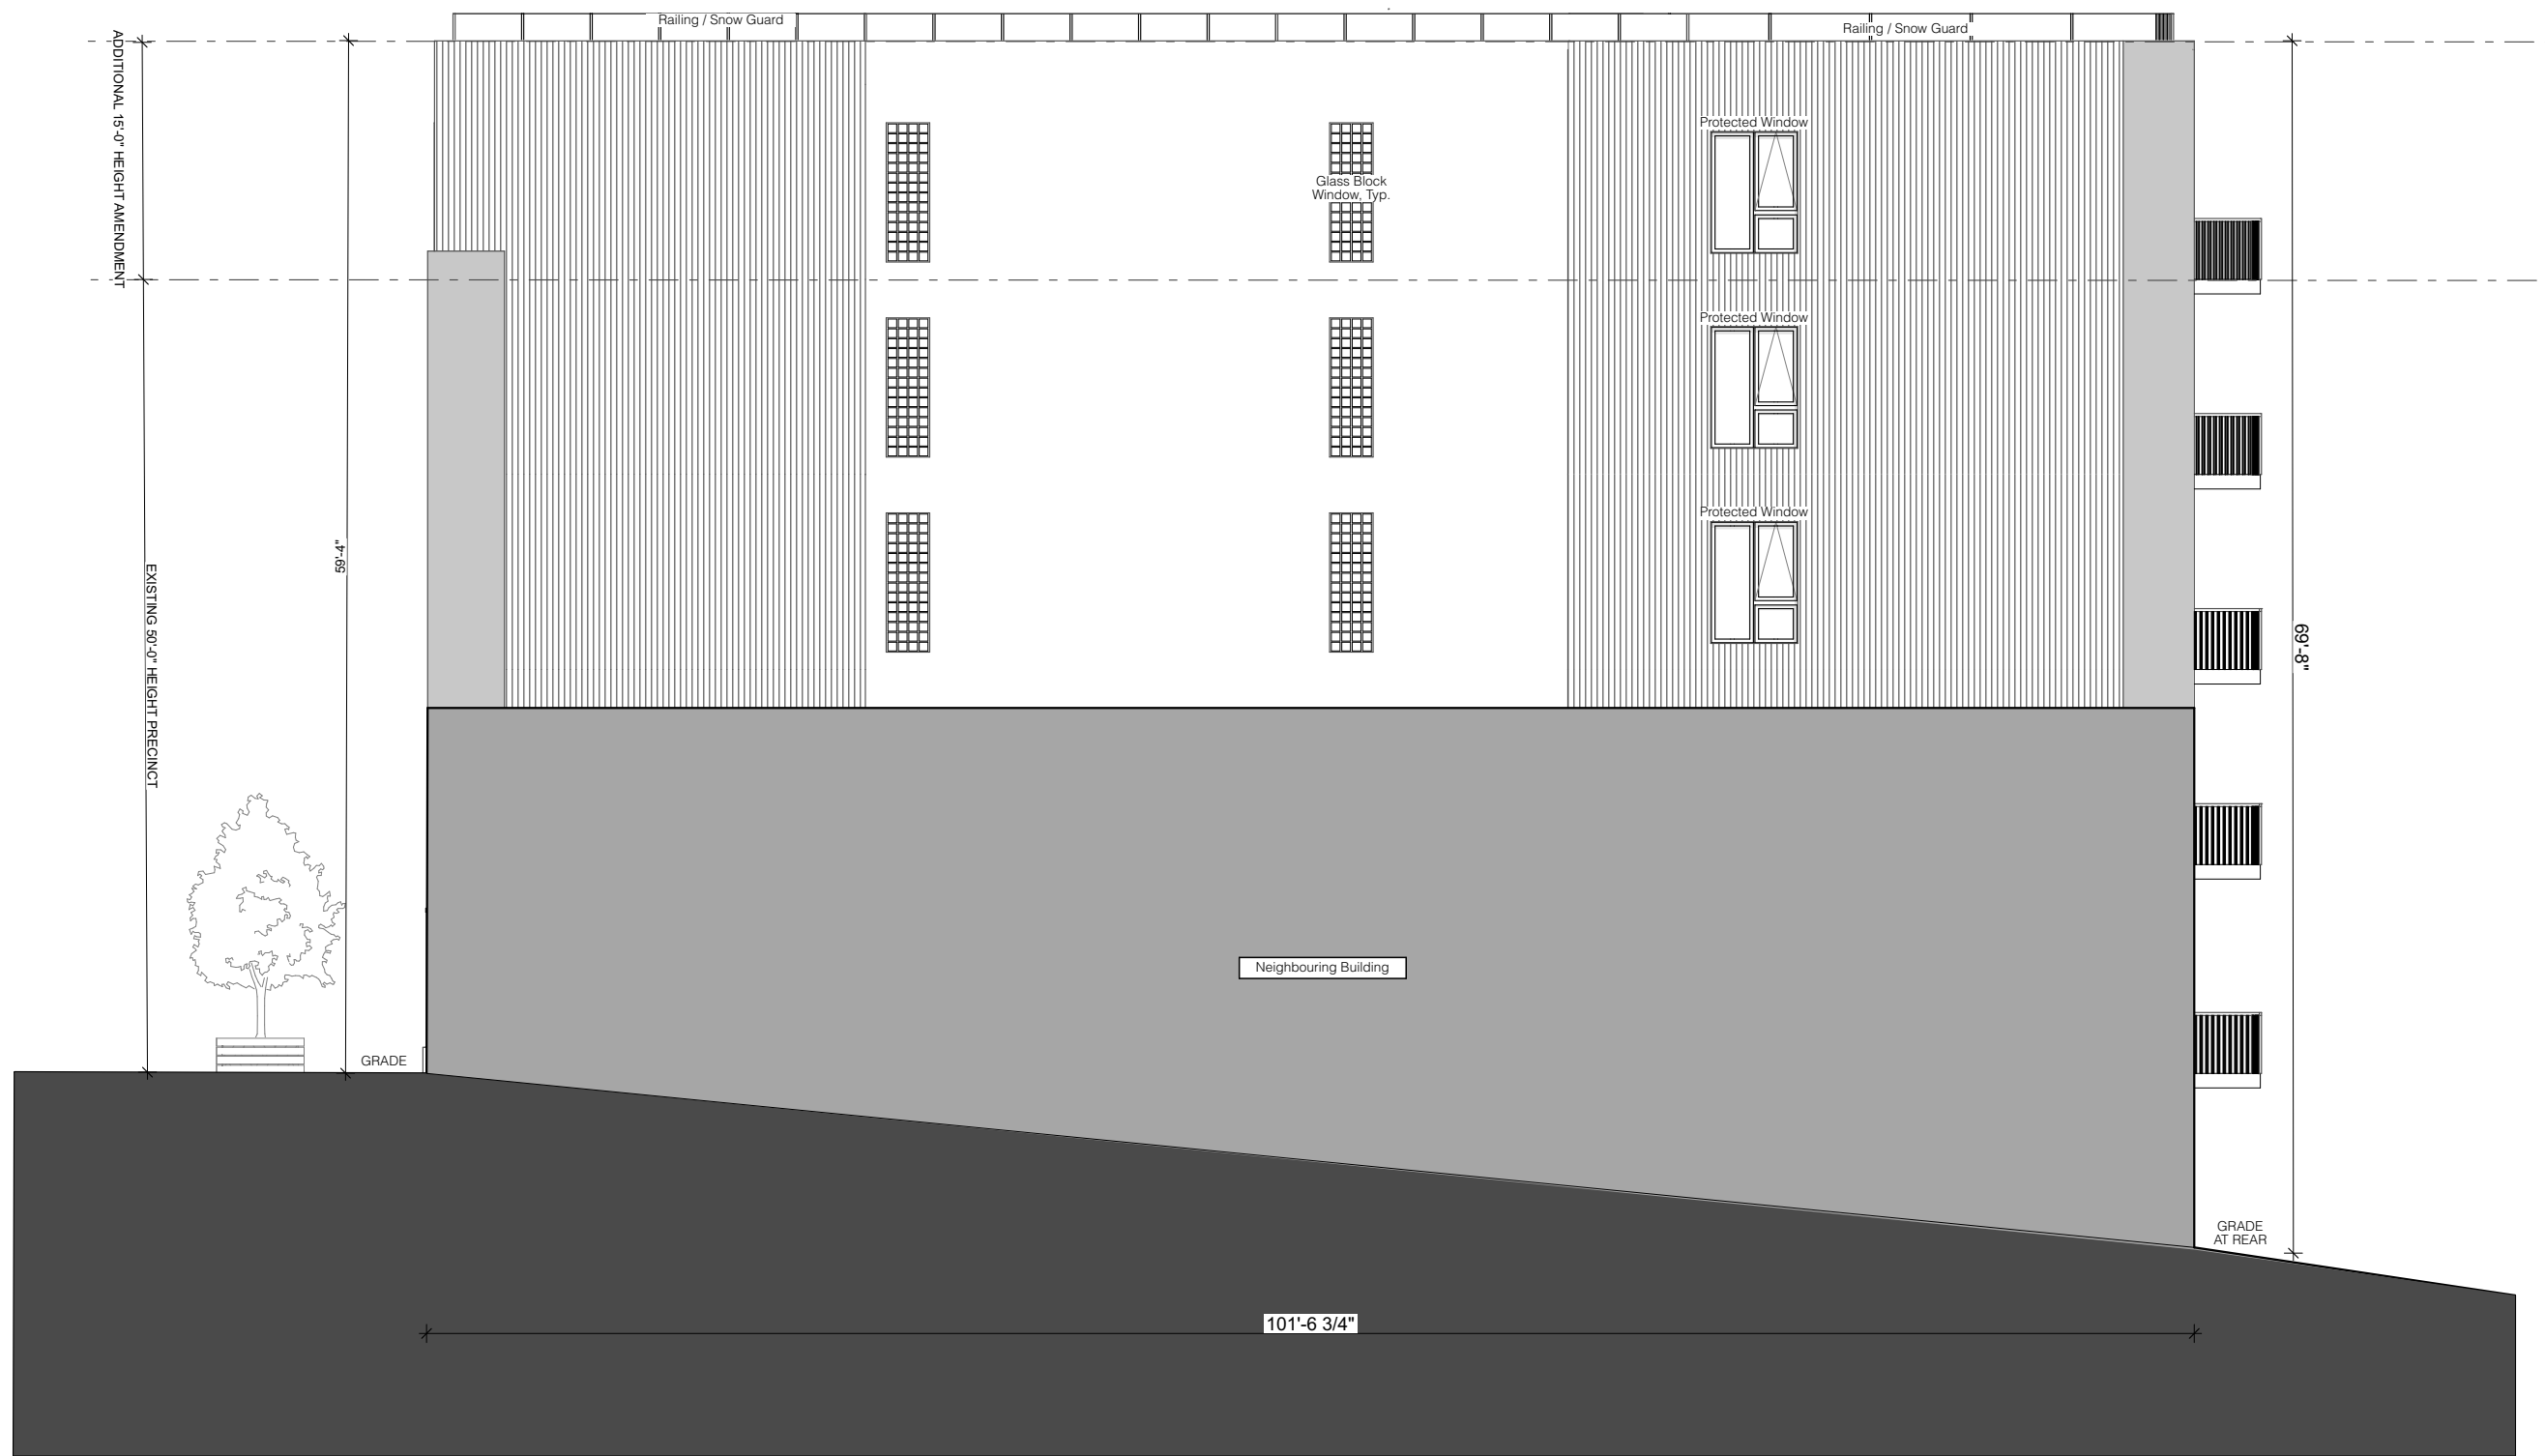

West Elevation - From Gottingen St

East Elevation - From Rear of Lot

- +59'-4" 7 Overall Height
- +56'-10" 6 Roof
- +45'-7 1/2" 5 5th Floor
- +34'-5" 4 4th Floor
- +23'-2 1/2" 3 3rd Floor
- +12' 2 2nd Floor
- ±0" 1 1st Floor
- 10' -1 Basement

- +59'-4" 7 Overall Height
- +56'-10" 6 Roof
- +45'-7 1/2" 5 5th Floor
- +34'-5" 4 4th Floor
- +23'-2 1/2" 3 3rd Floor
- +12' 2 2nd Floor
- ±0" 1 1st Floor
- -10' -1 Basement