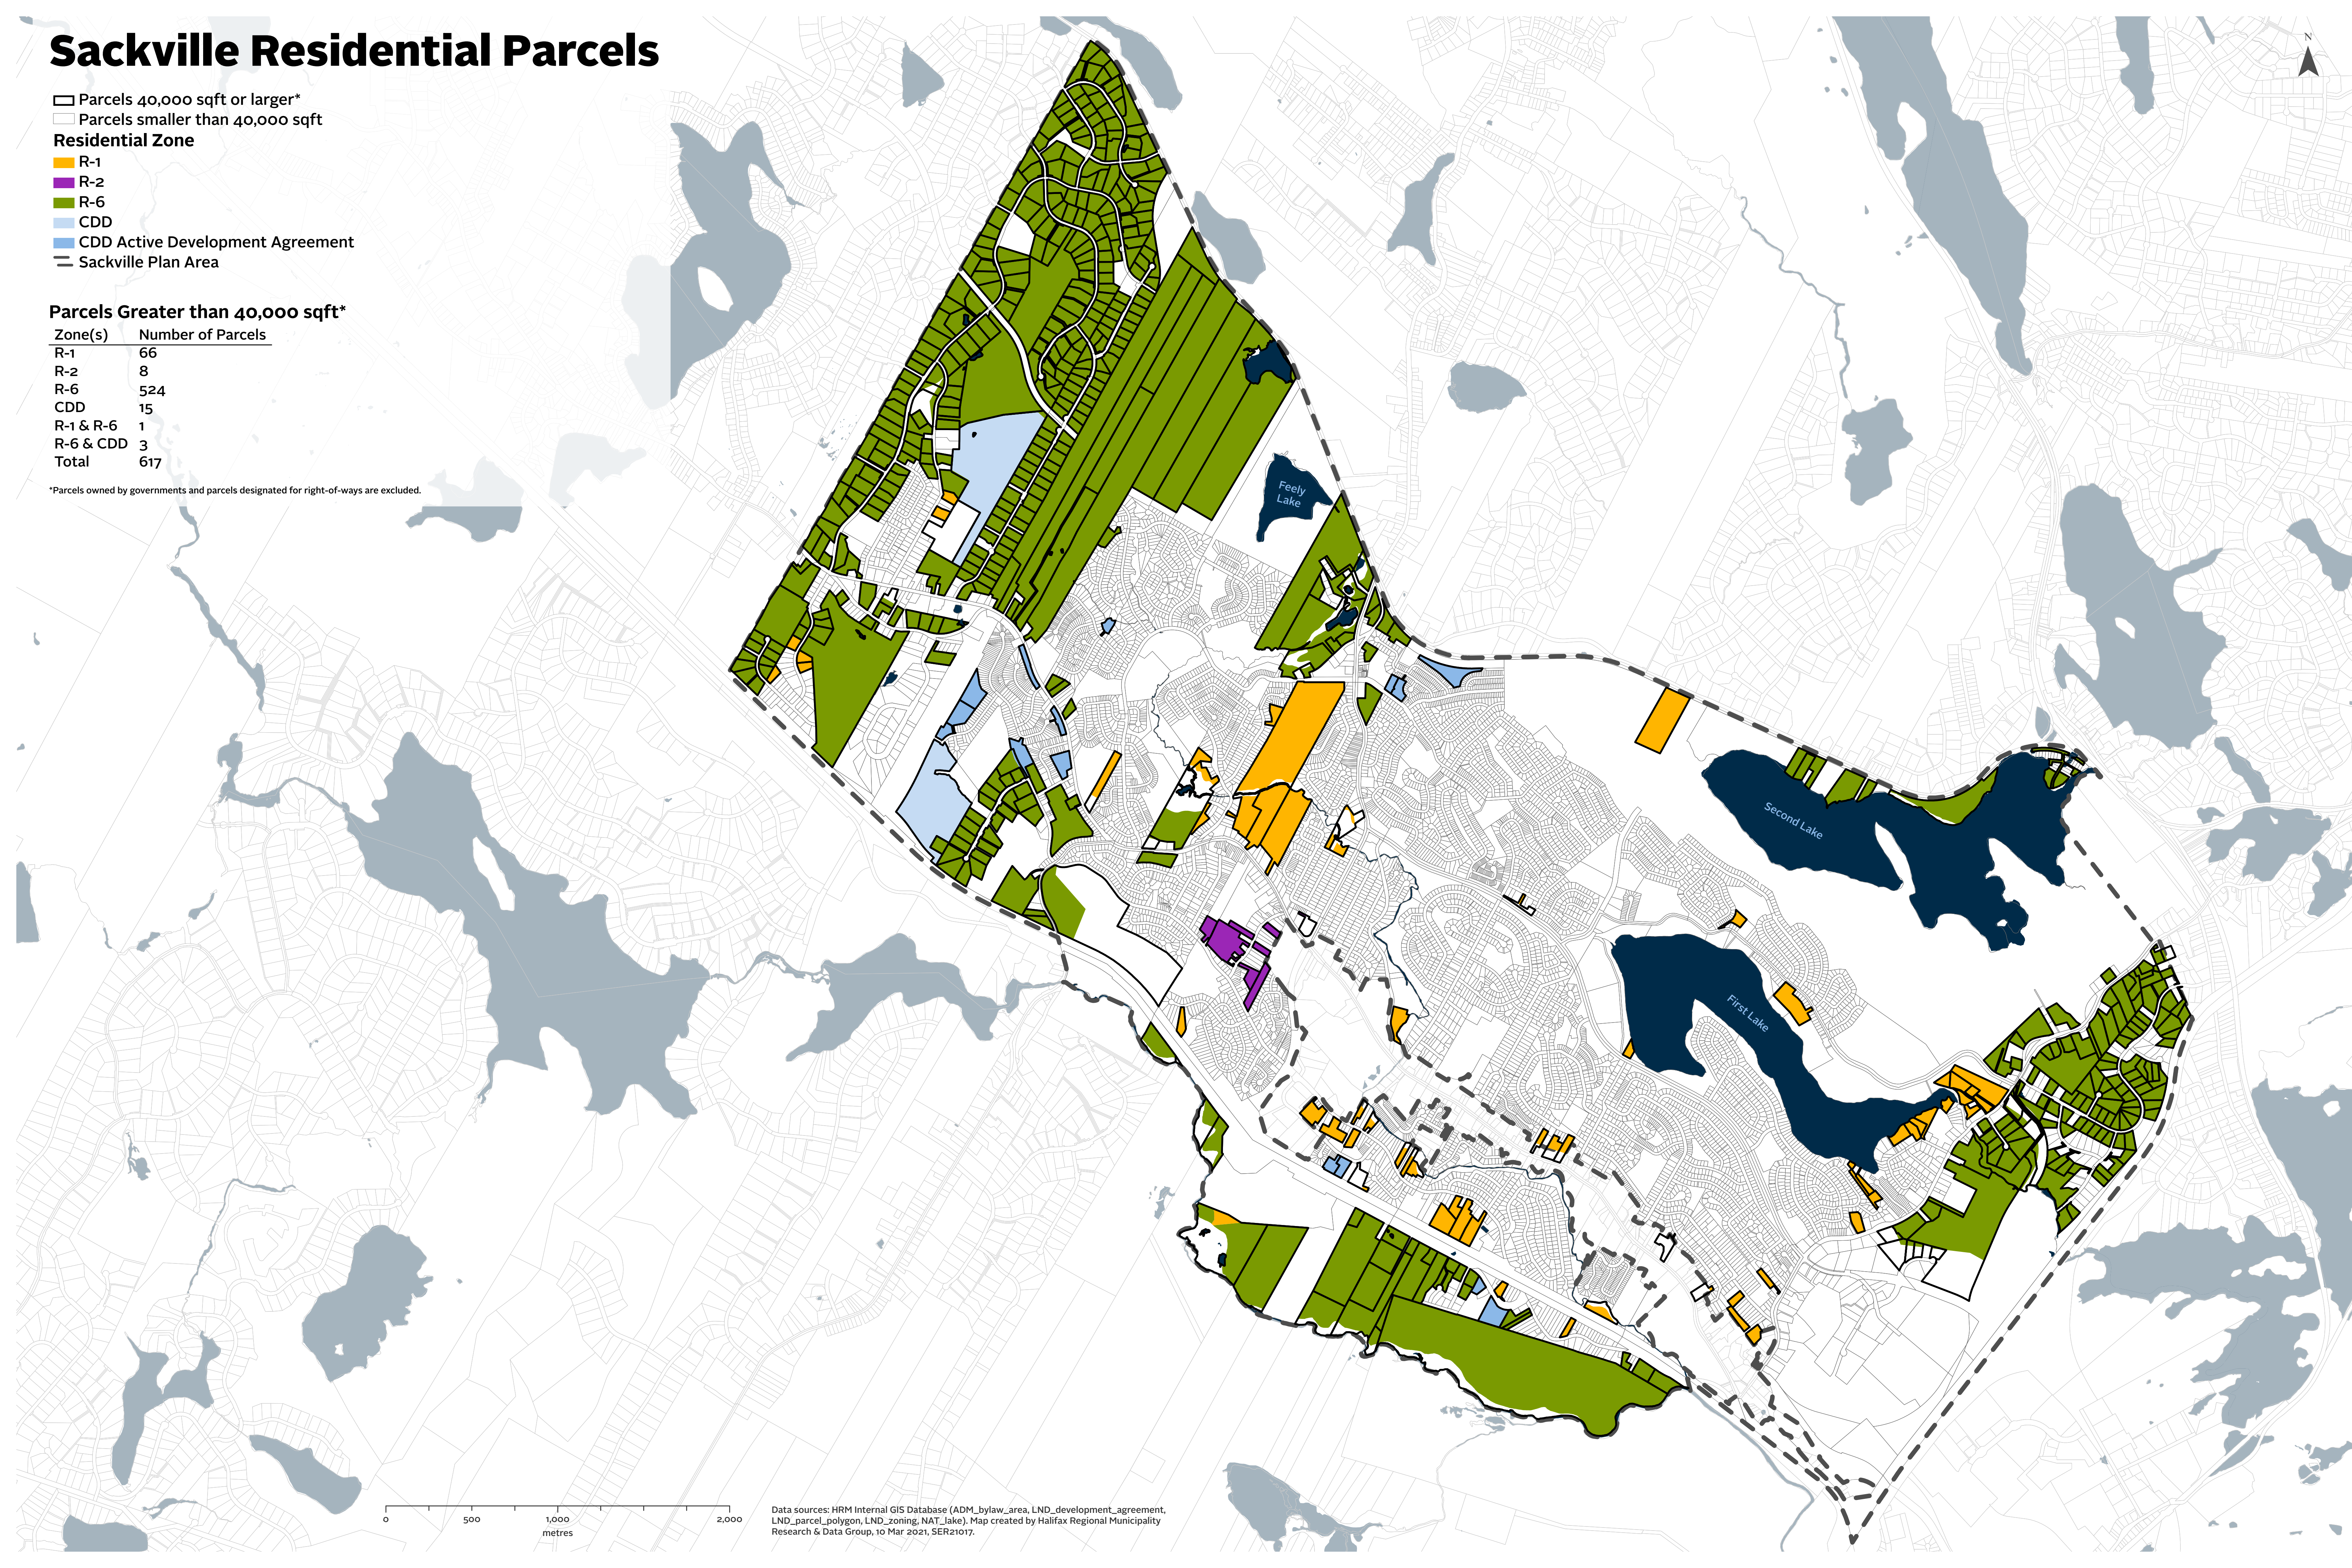

Sackville Residential Parcels

- ▭ Parcels 40,000 sqft or larger*
- ▭ Parcels smaller than 40,000 sqft
- Residential Zone**
- R-1
- R-2
- R-6
- CDD
- CDD Active Development Agreement
- Sackville Plan Area

Parcels Greater than 40,000 sqft*

Zone(s)	Number of Parcels
R-1	66
R-2	8
R-6	524
CDD	15
R-1 & R-6	1
R-6 & CDD	3
Total	617

*Parcels owned by governments and parcels designated for right-of-ways are excluded.

Data sources: HRM Internal GIS Database (ADM_bylaw_area, LND_development_agreement, LND_parcel_polygon, LND_zoning, NAT_lake). Map created by Halifax Regional Municipality Research & Data Group, 10 Mar 2021, SER21017.