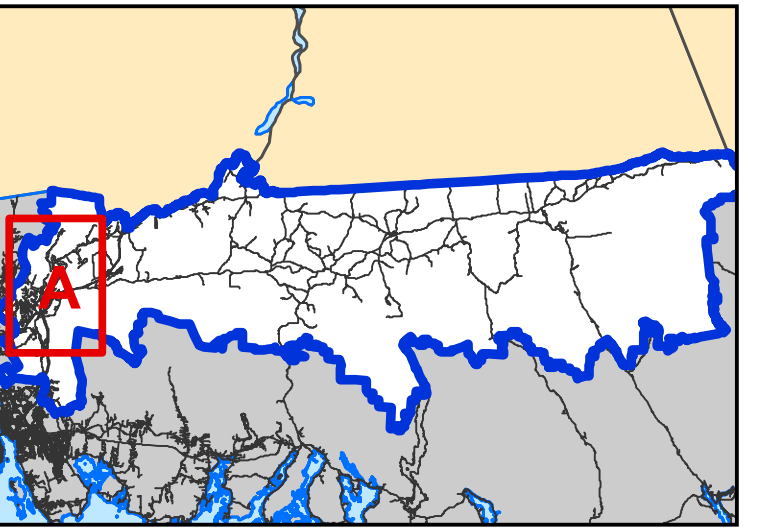

District 1 Waverley - Fall River - Musquodoboit Valley

Note: This map is effective as of the first Regional Council meeting held after the 2016 Municipal and School Board Election, and will also apply for the purposes of preparing for and holding the 2016 Election

 POLLING DISTRICT