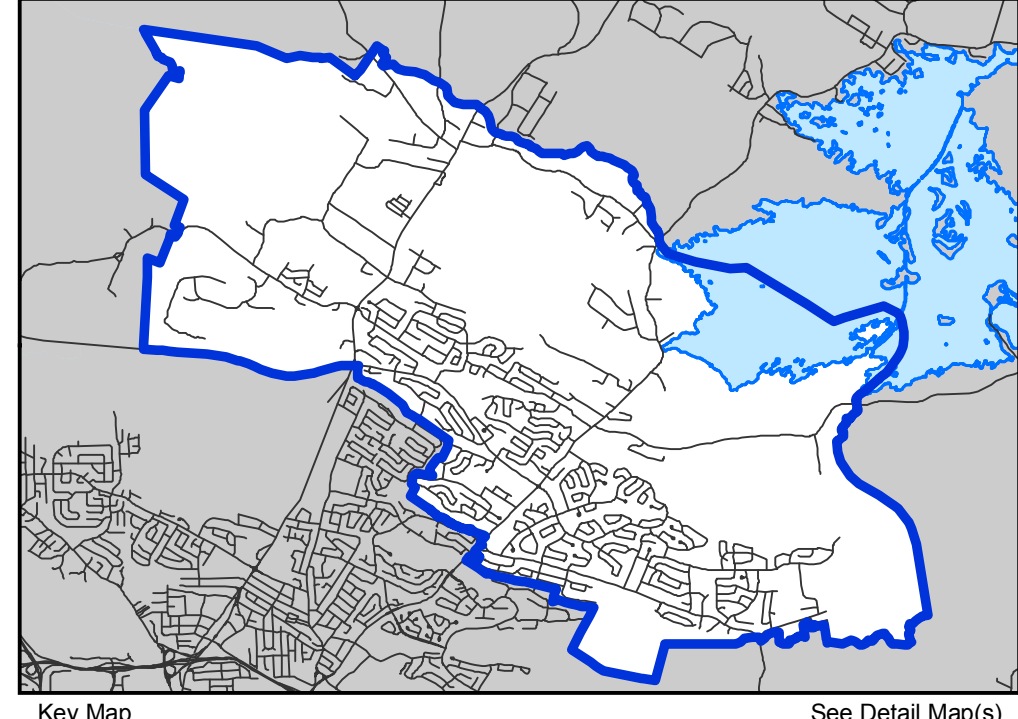

District 4 Cole Harbour - Westphal

Note: This map is effective as of the first Regional Council meeting held after the 2016 Municipal and School Board Election, and will also apply for the purposes of preparing for and holding the 2016 Election