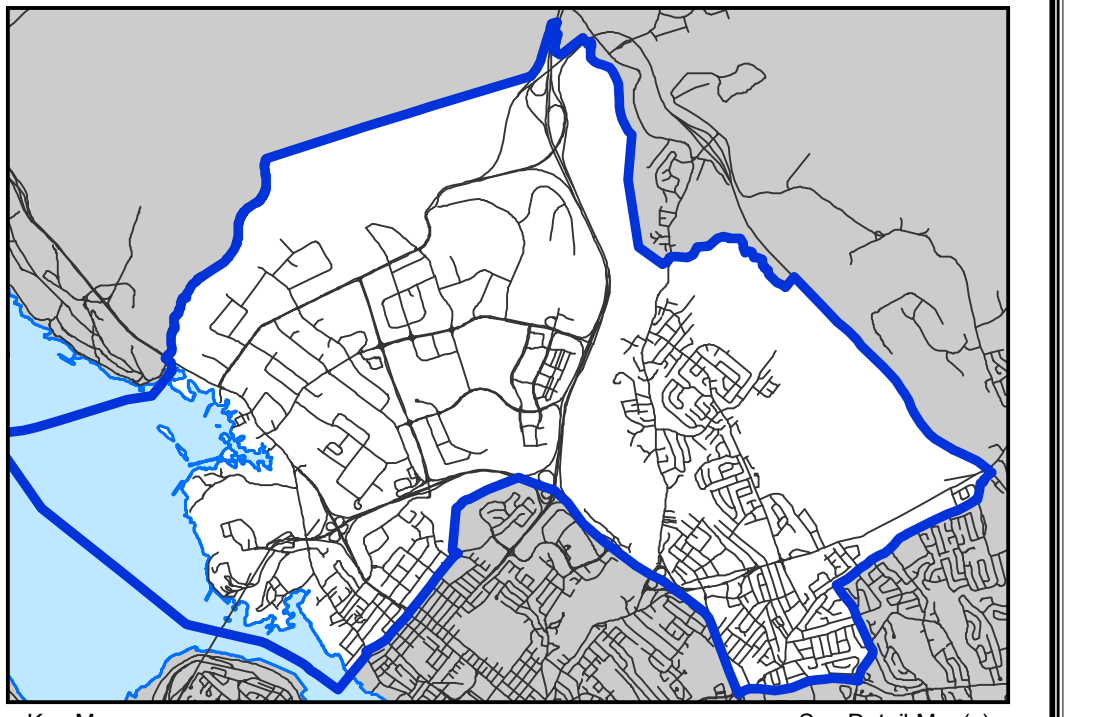

District 6 Harbourview - Burnside - Dartmouth East

Note: This map is effective as of the first Regional Council meeting held after the 2016 Municipal and School Board Election, and will also apply for the purposes of preparing for and holding the 2016 Election