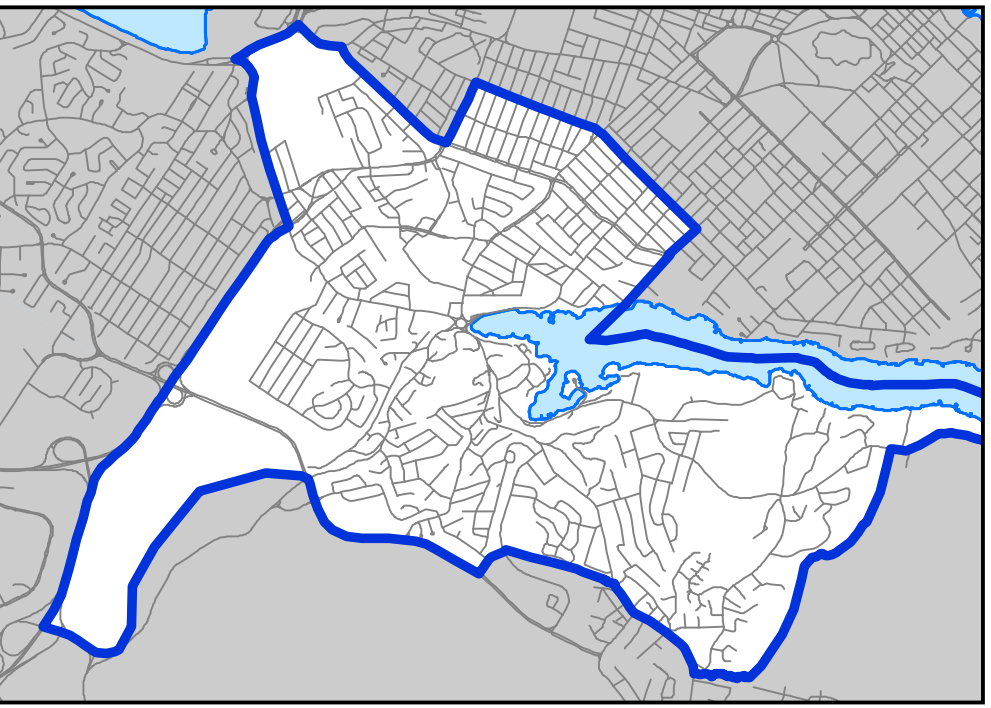

District 9 Halifax West Armdale

9

HALIFAX