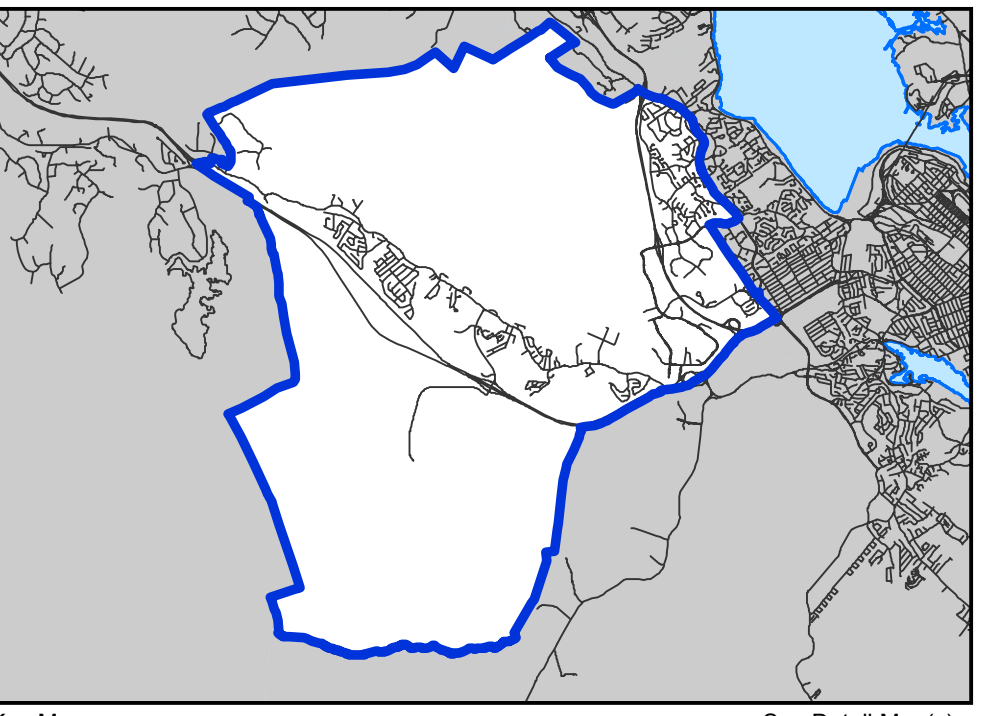

District 12 Timberlea - Beechville - Clayton Park - Wedgewood

Note: This map is effective as of the first Regional Council meeting held after the 2016 Municipal and School Board Election, and will also apply for the purposes of preparing for and holding the 2016 Election