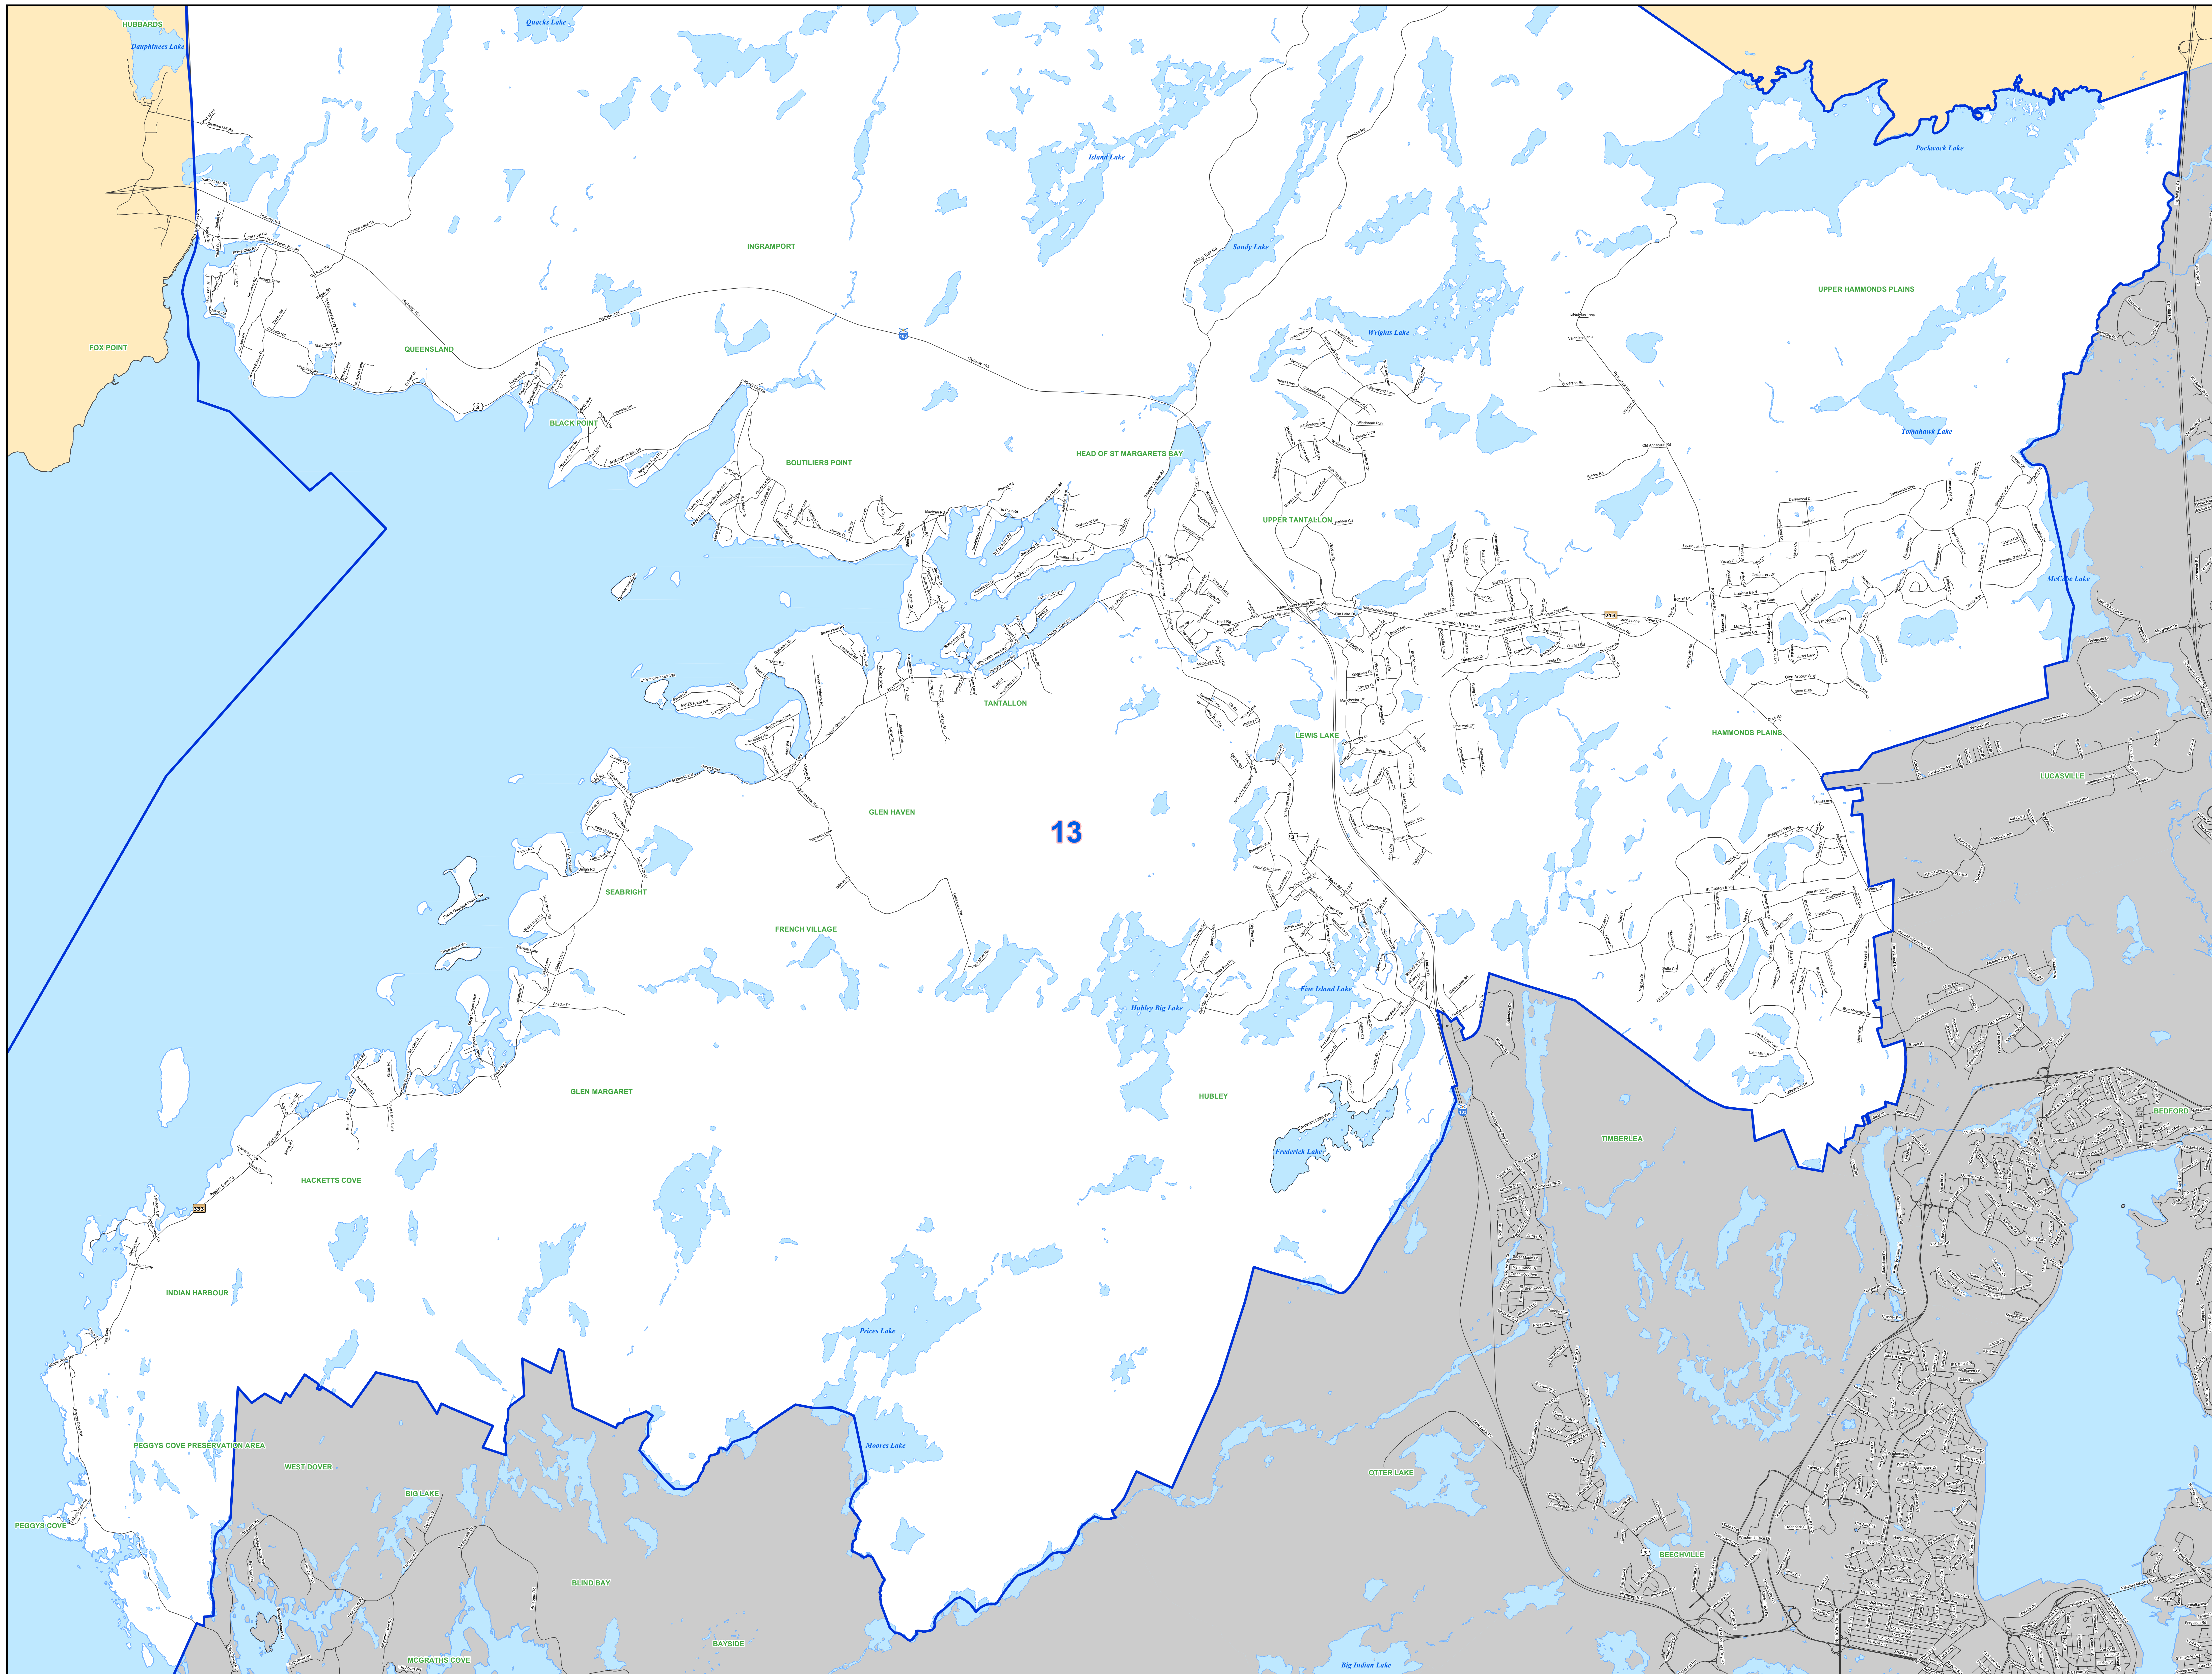

District 13

Hammonds Plains - St. Margarets

Note: This map is effective as of the first Regional Council meeting held after the 2016 Municipal and School Board Election, and will also apply for the purposes of preparing for and holding the 2016 Election