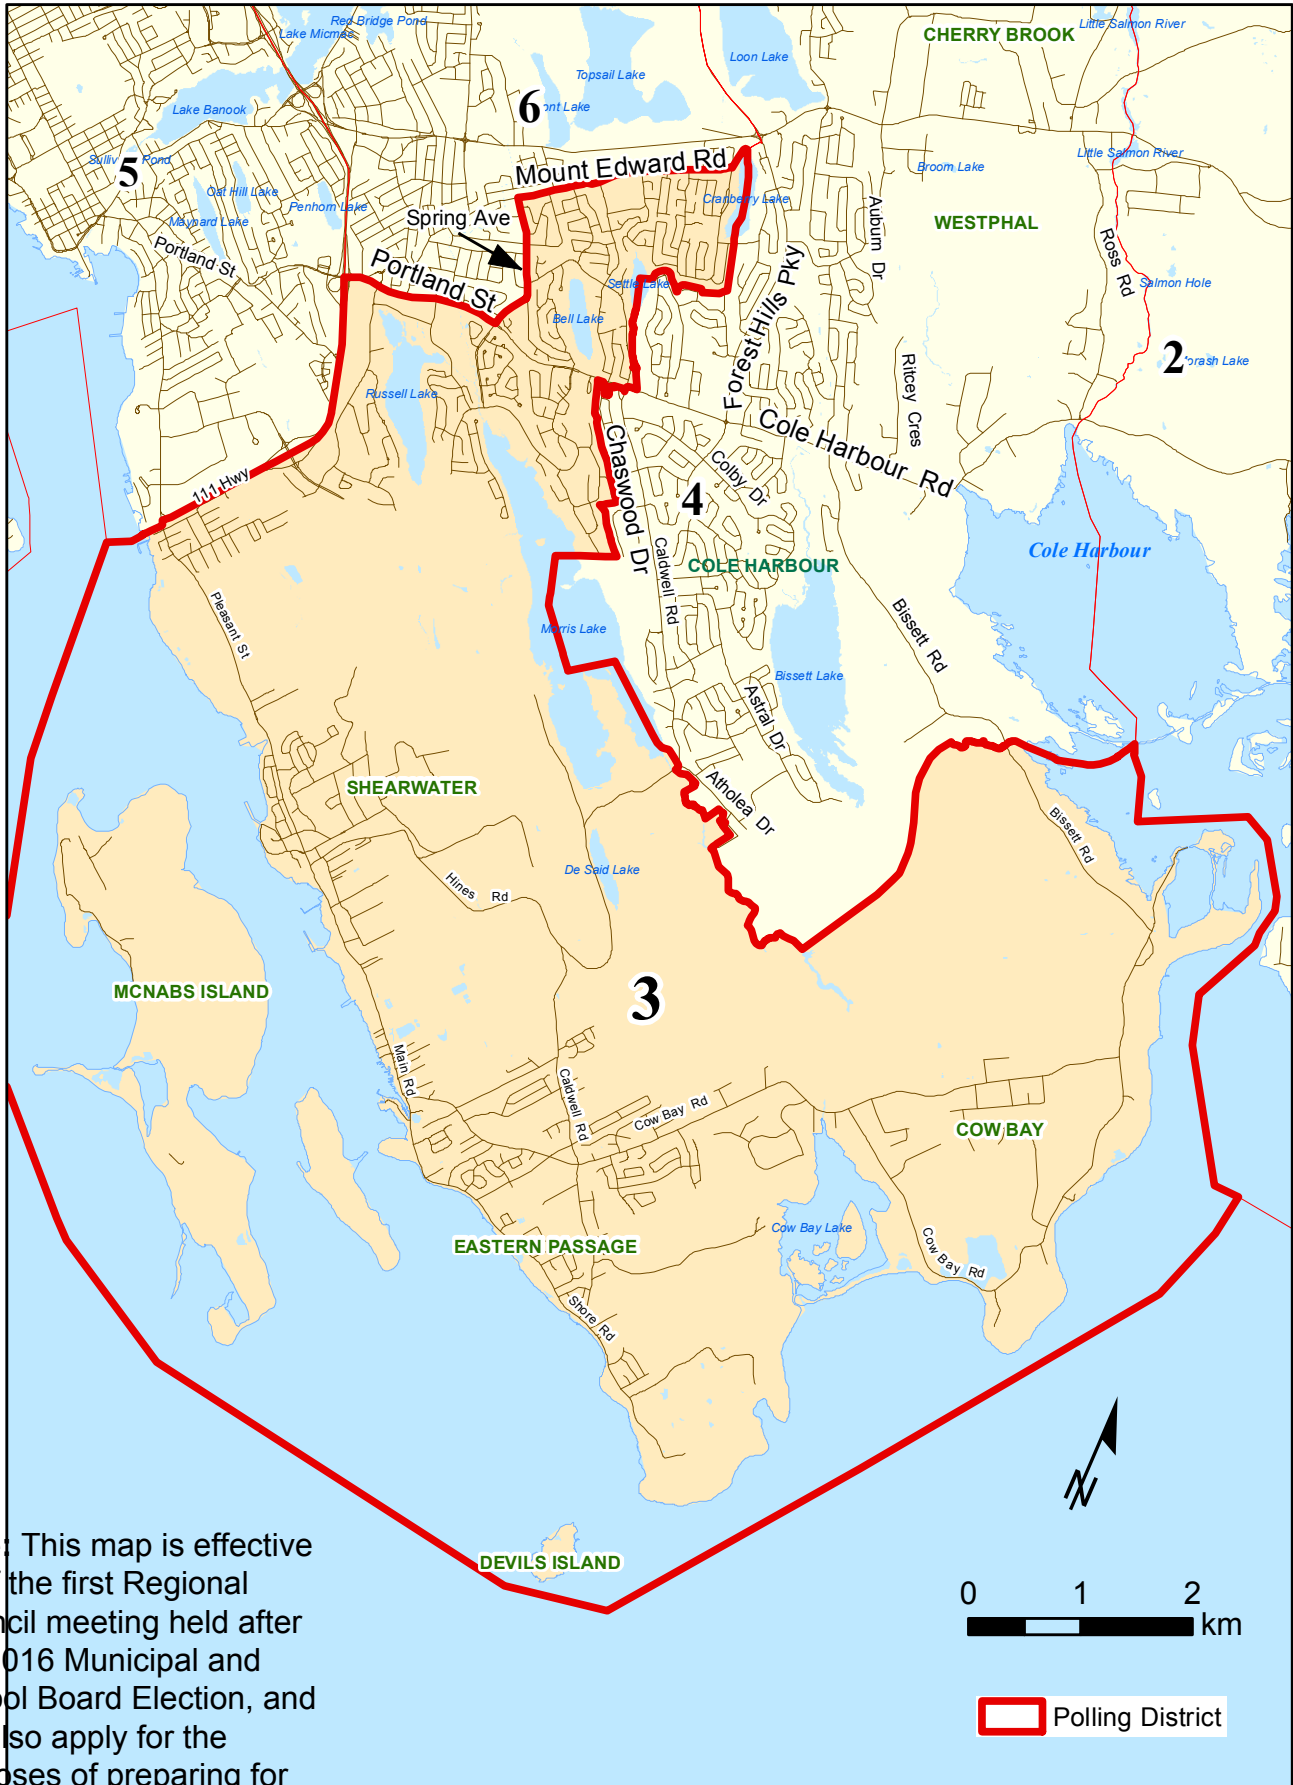

Polling District 3: Dartmouth South - Eastern Passage

Note: This map is effective as of the first Regional Council meeting held after the 2016 Municipal and School Board Election, and will also apply for the purposes of preparing for and holding the 2016 Election